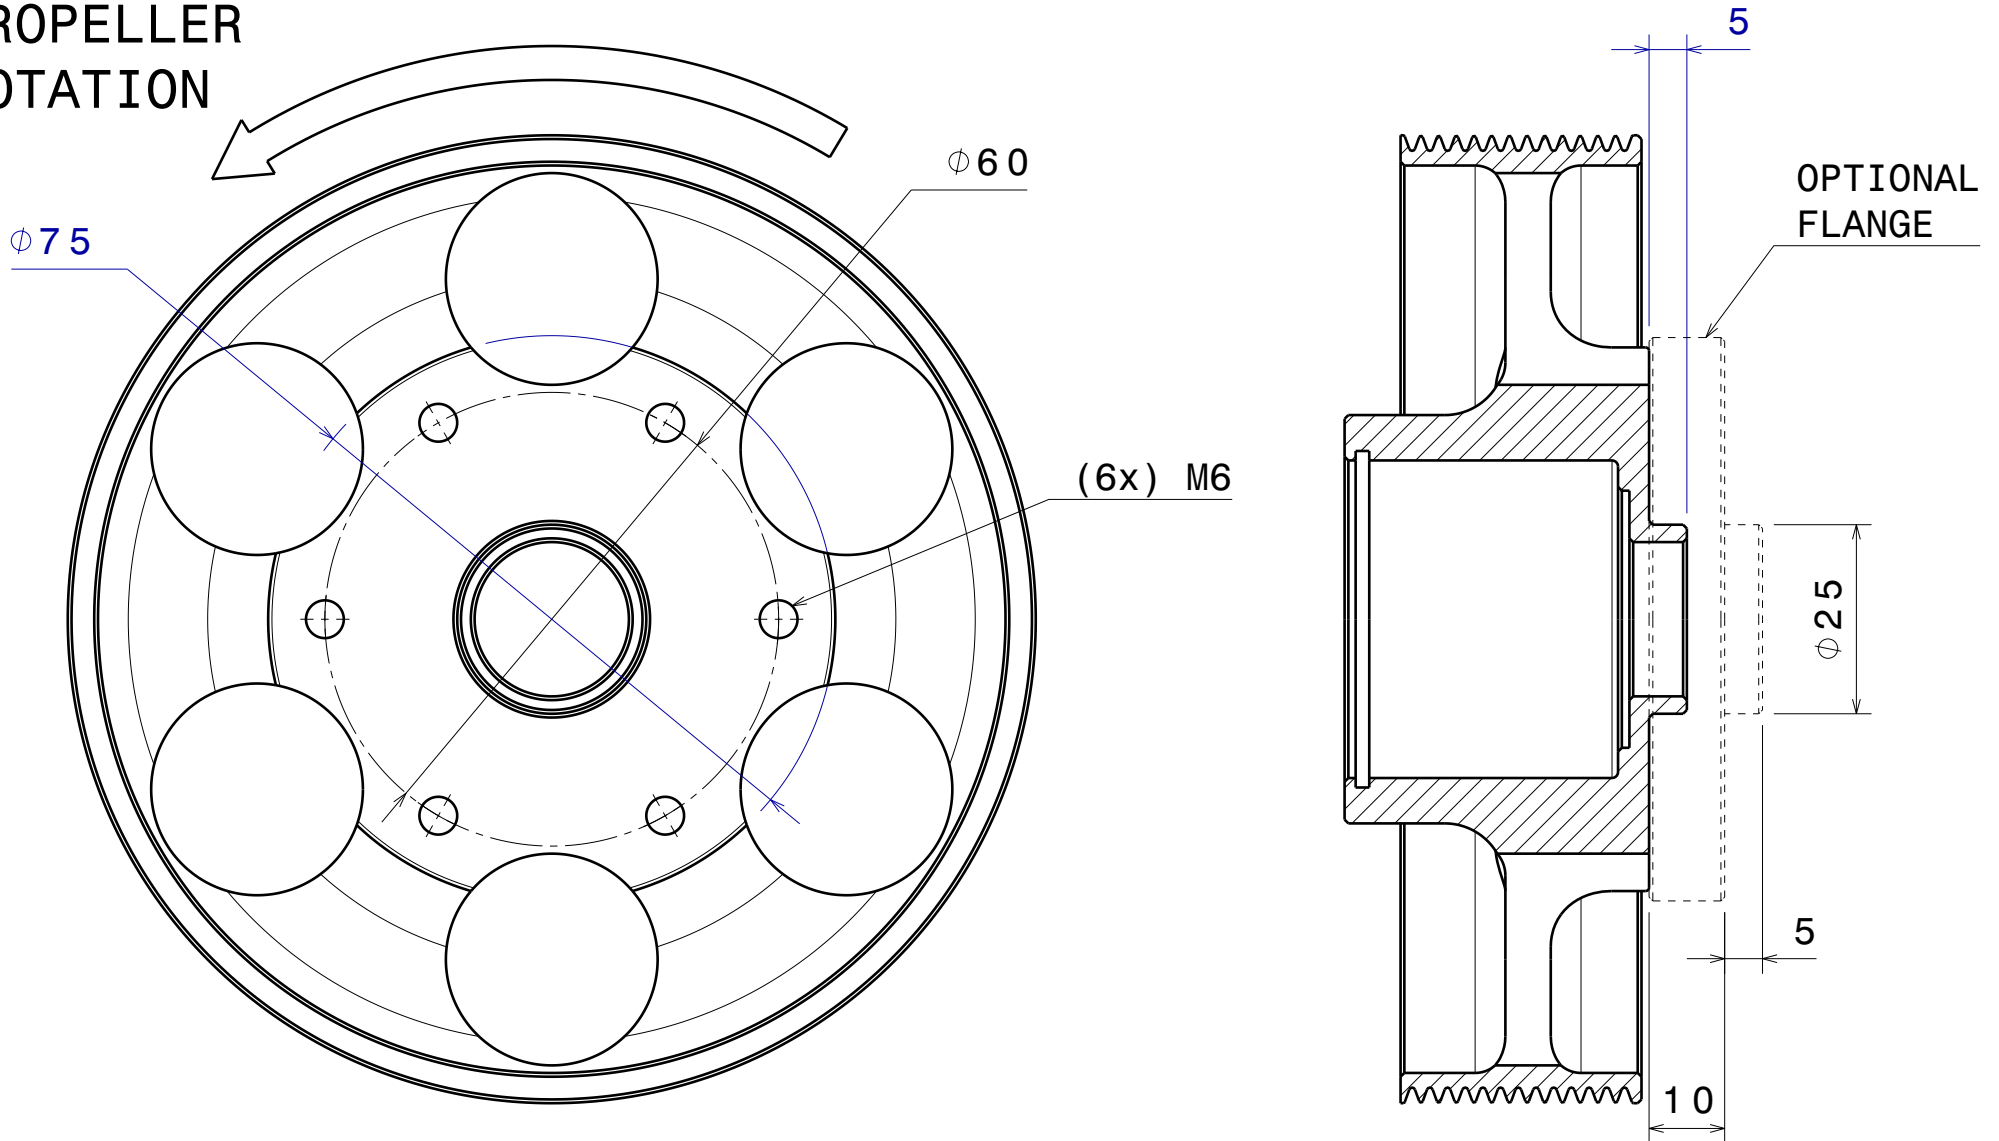

# ENGINE MOSTER 185 EFI MY24

## PROPELLER MOUNTING

PROPELLER  
ROTATION

## ENGINE MOSTER 185 EFI MY24