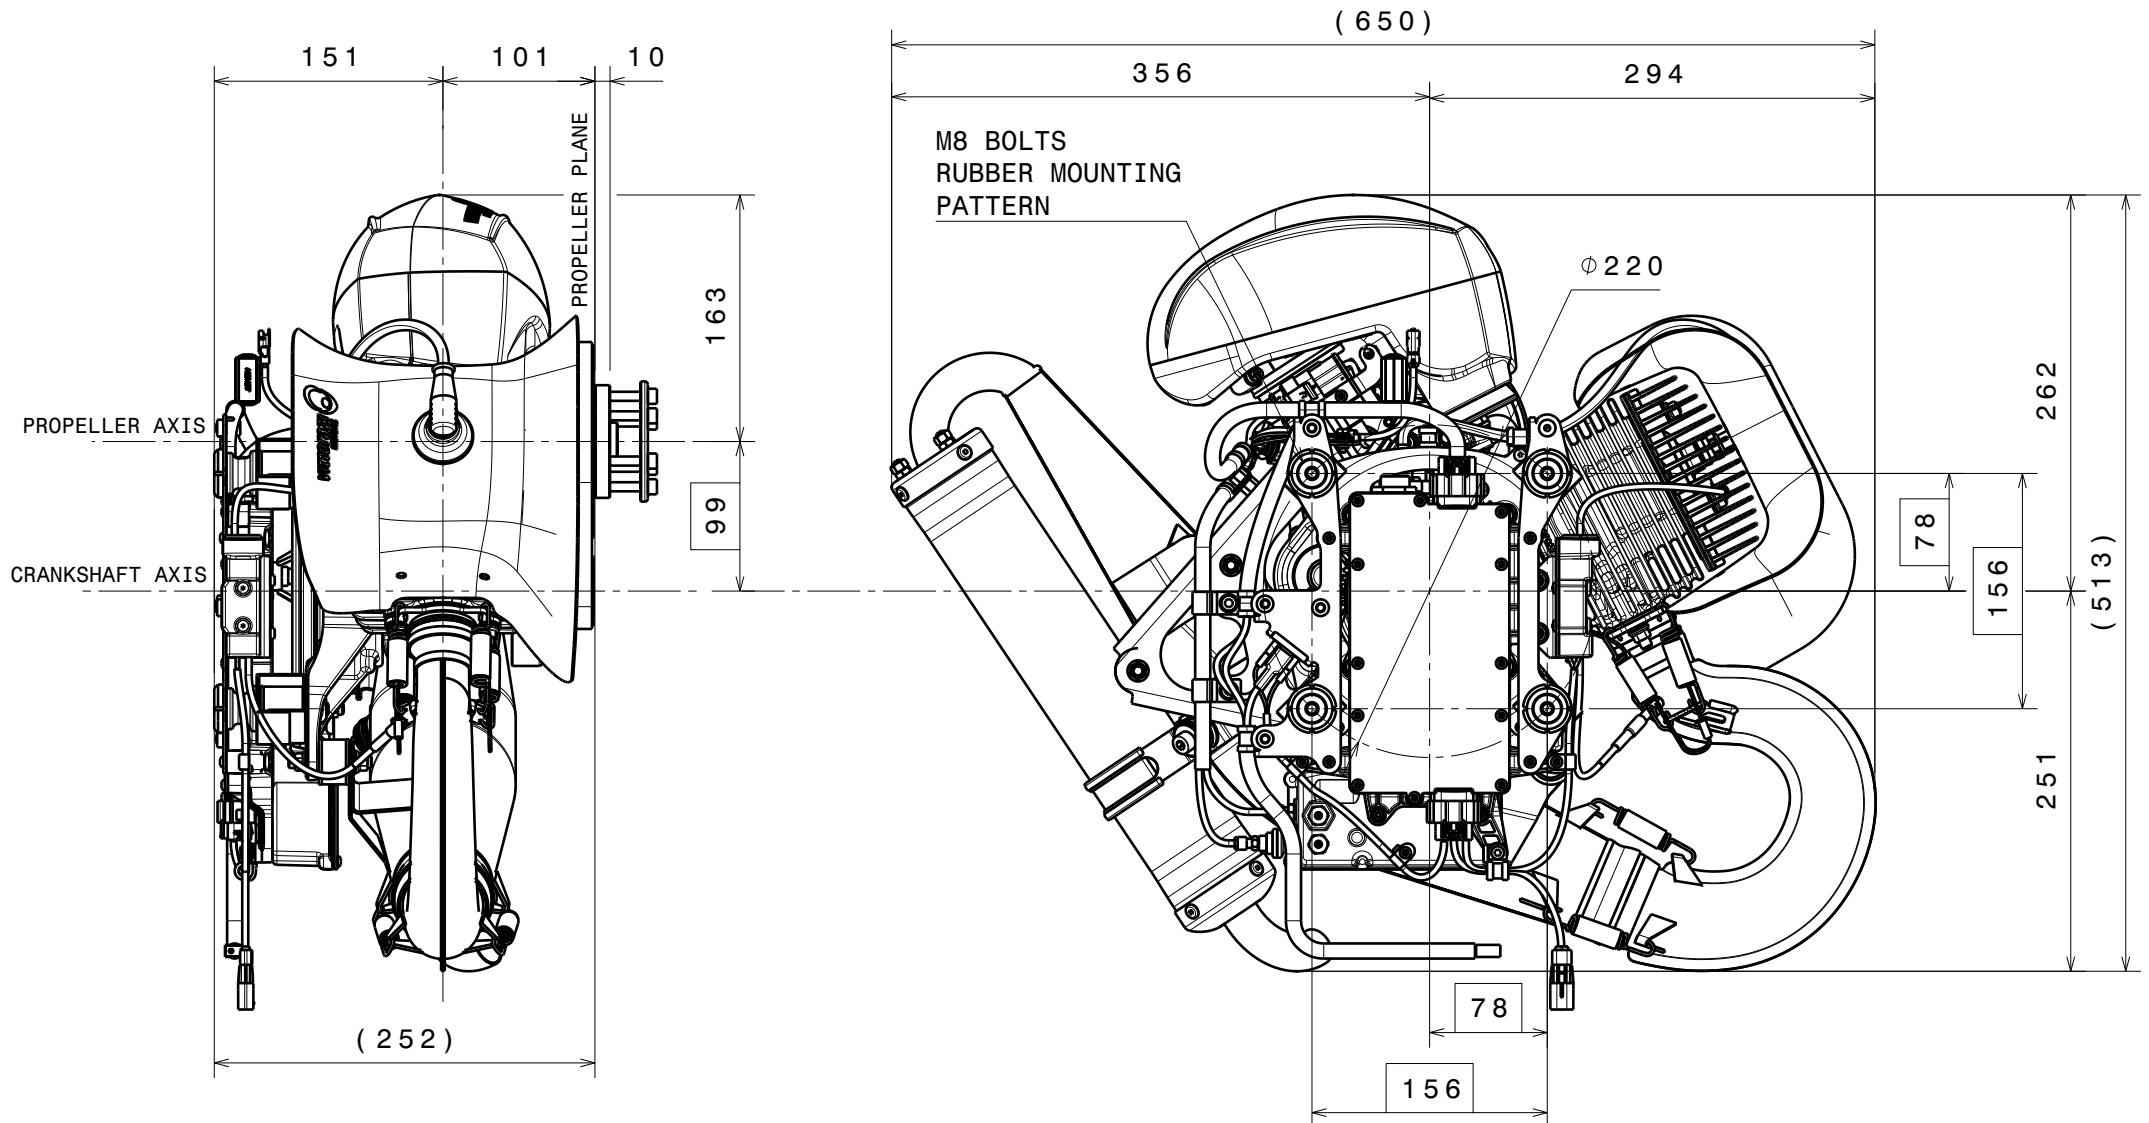

# ENGINE MOSTER 185 EFI MY24

## PROPELLER MOUNTING

PROPELLER  
ROTATION

## ENGINE MOSTER 185 EFI MY24