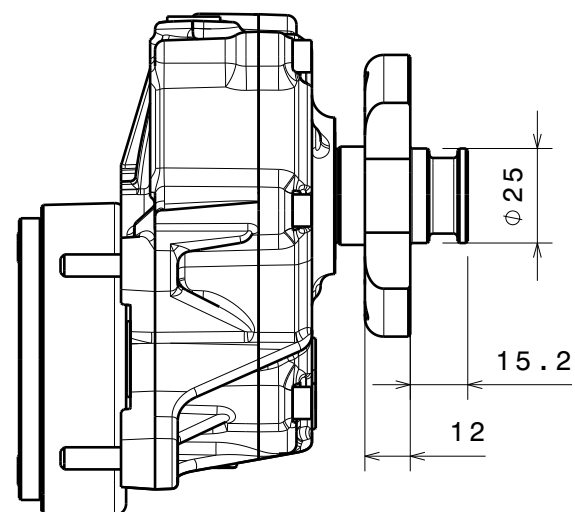

ENGINE ATOM 80

PROPELLER MOUNTING

PROPELLER ROTATION

ENGINE ATOM 80