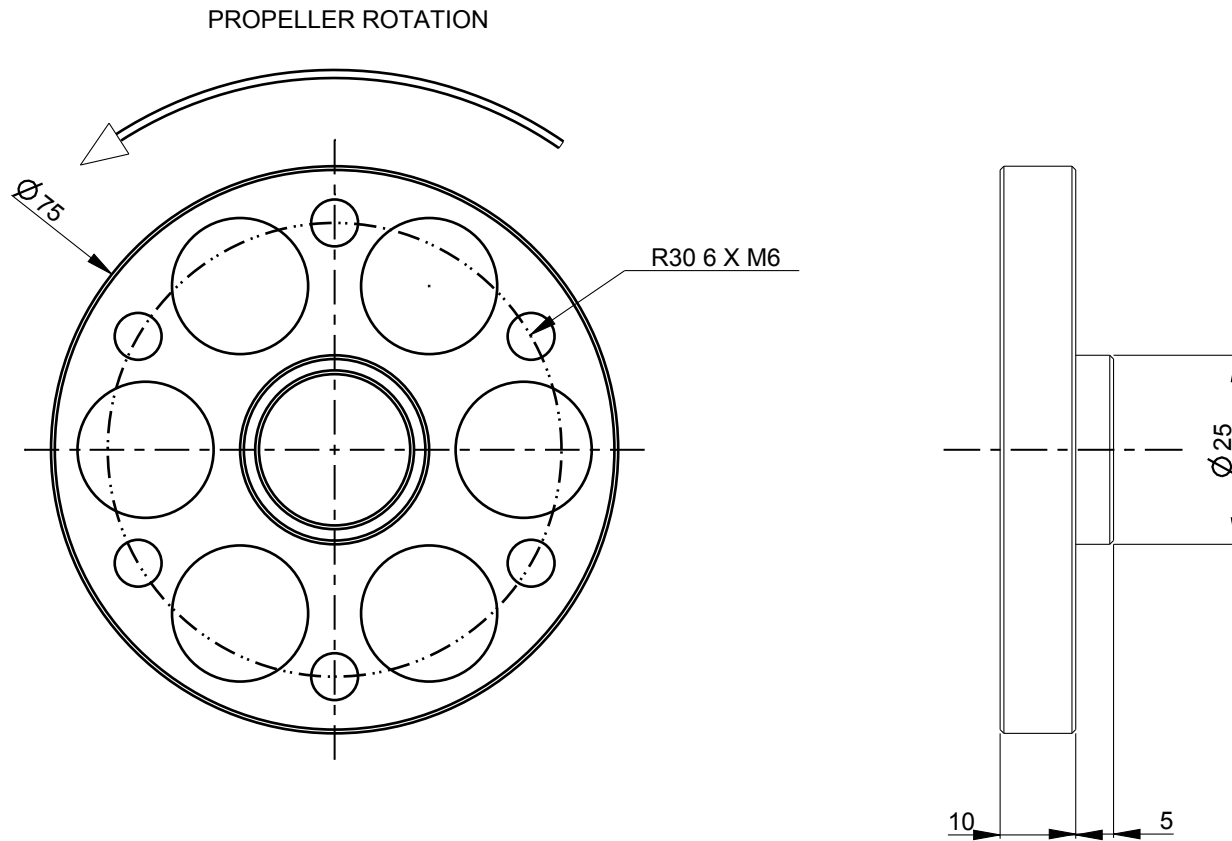

Engine Moster 185 classic pull starter

Reduction setting for engine Moster
185 classic and Moster 185 silent

Reduction setting only for engine Moster
185 plus and Moster 185 Factory

WARNING