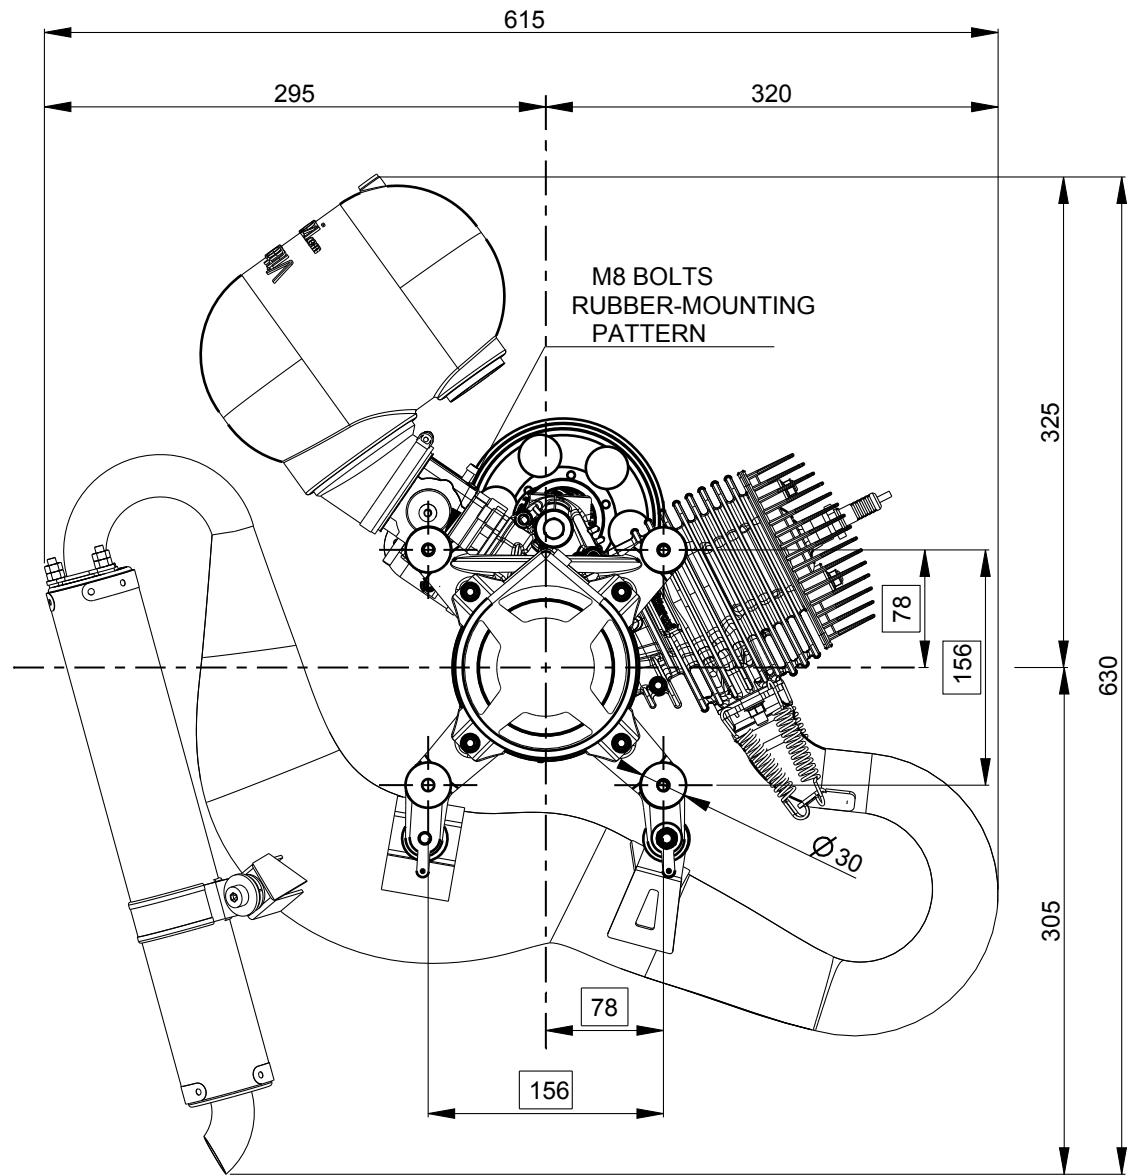

Engine Moster 185 classic pull starter

Reduction setting for engine Moster
185 classic and Moster 185 silent

Reduction setting only for engine Moster
185 plus and Moster 185 Factory

WARNING