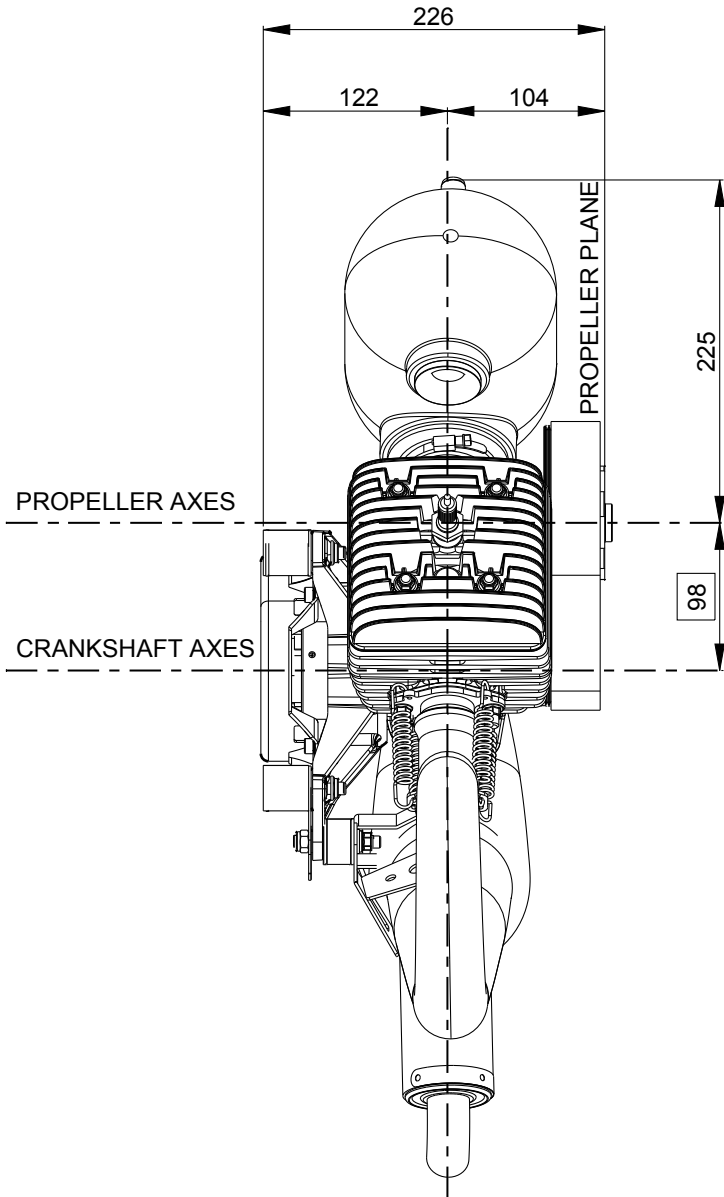

Engine Moster 185 classic pull starter

Reduction setting for engine Moster
185 classic and Moster 185 silent

Reduction setting only for engine Moster
185 plus and Moster 185 Factory

WARNING