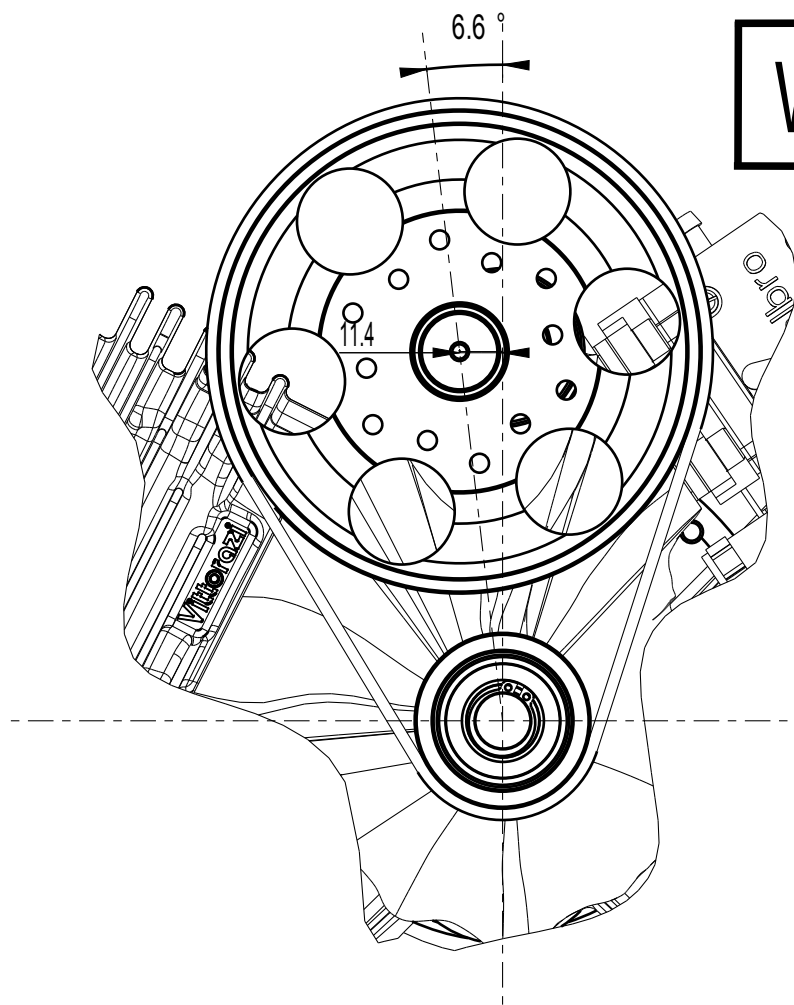

Engine Moster 185 classic pull starter

Reduction setting for engine Moster
185 classic and Moster 185 silent

Reduction setting only for engine Moster
185 plus and Moster 185 Factory

WARNING