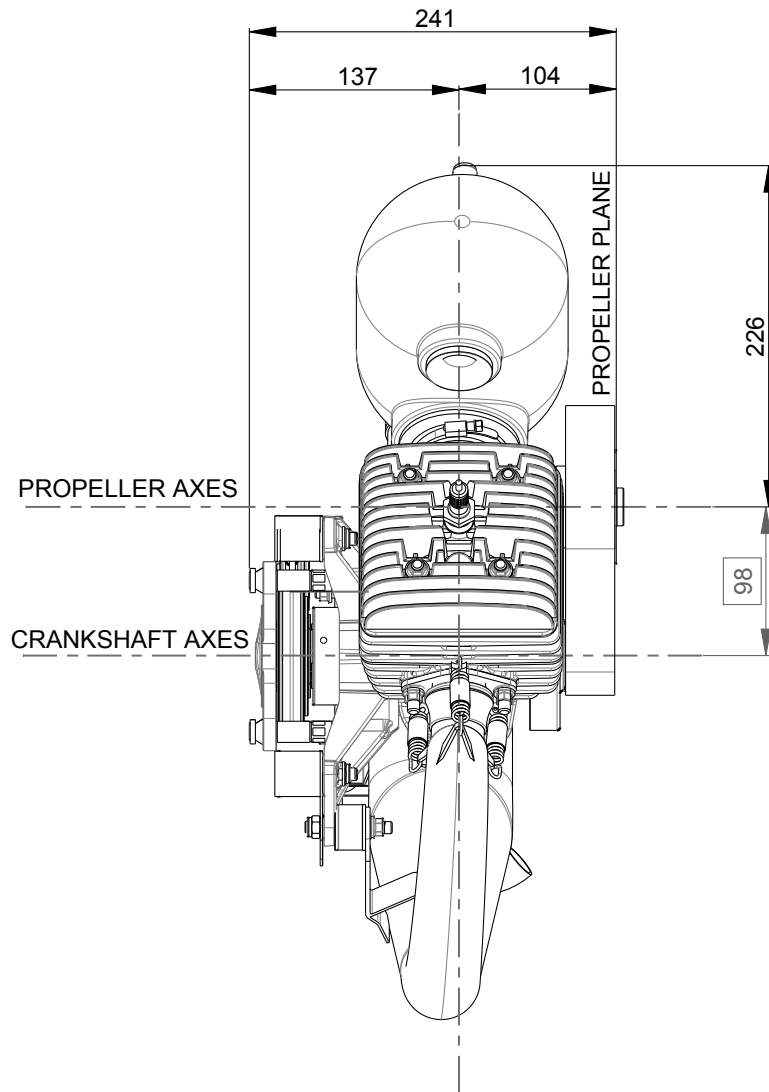

Engine Moster 185 factory pull starter

Reduction setting for engine Moster
185 classic and Moster 185 silent

Reduction setting only for engine Moster
185 plus and Moster 185 factory

WARNING