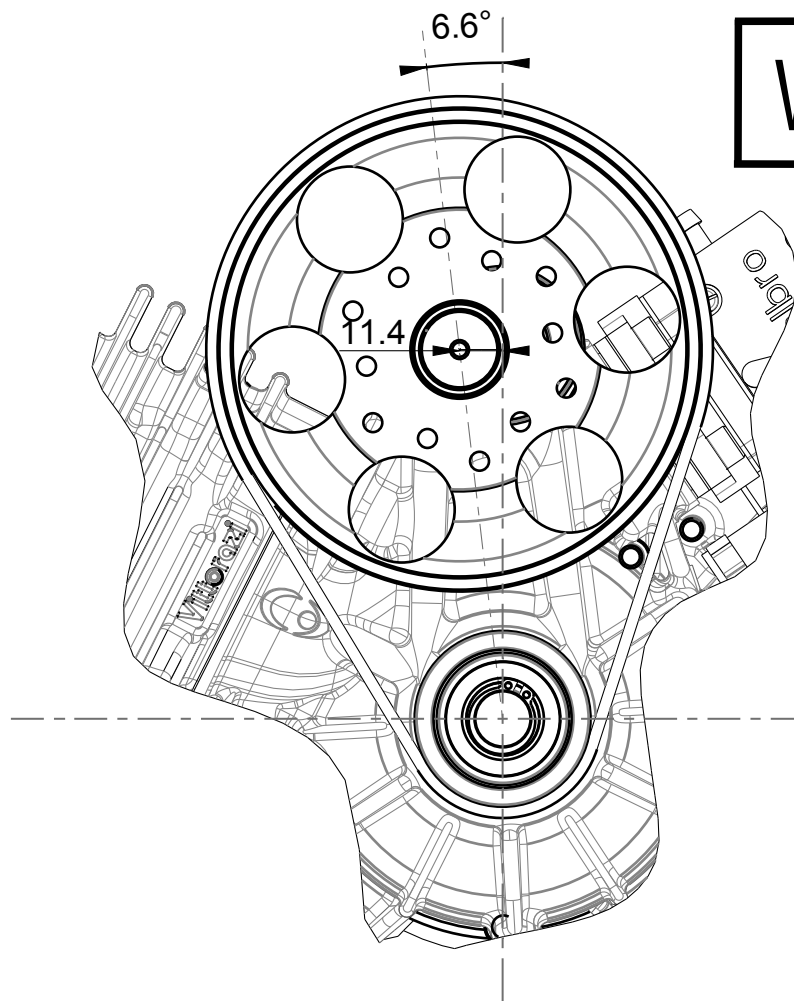

Engine Moster 185 factory pull starter

Reduction setting for engine Moster
185 classic and Moster 185 silent

Reduction setting only for engine Moster
185 plus and Moster 185 factory

WARNING