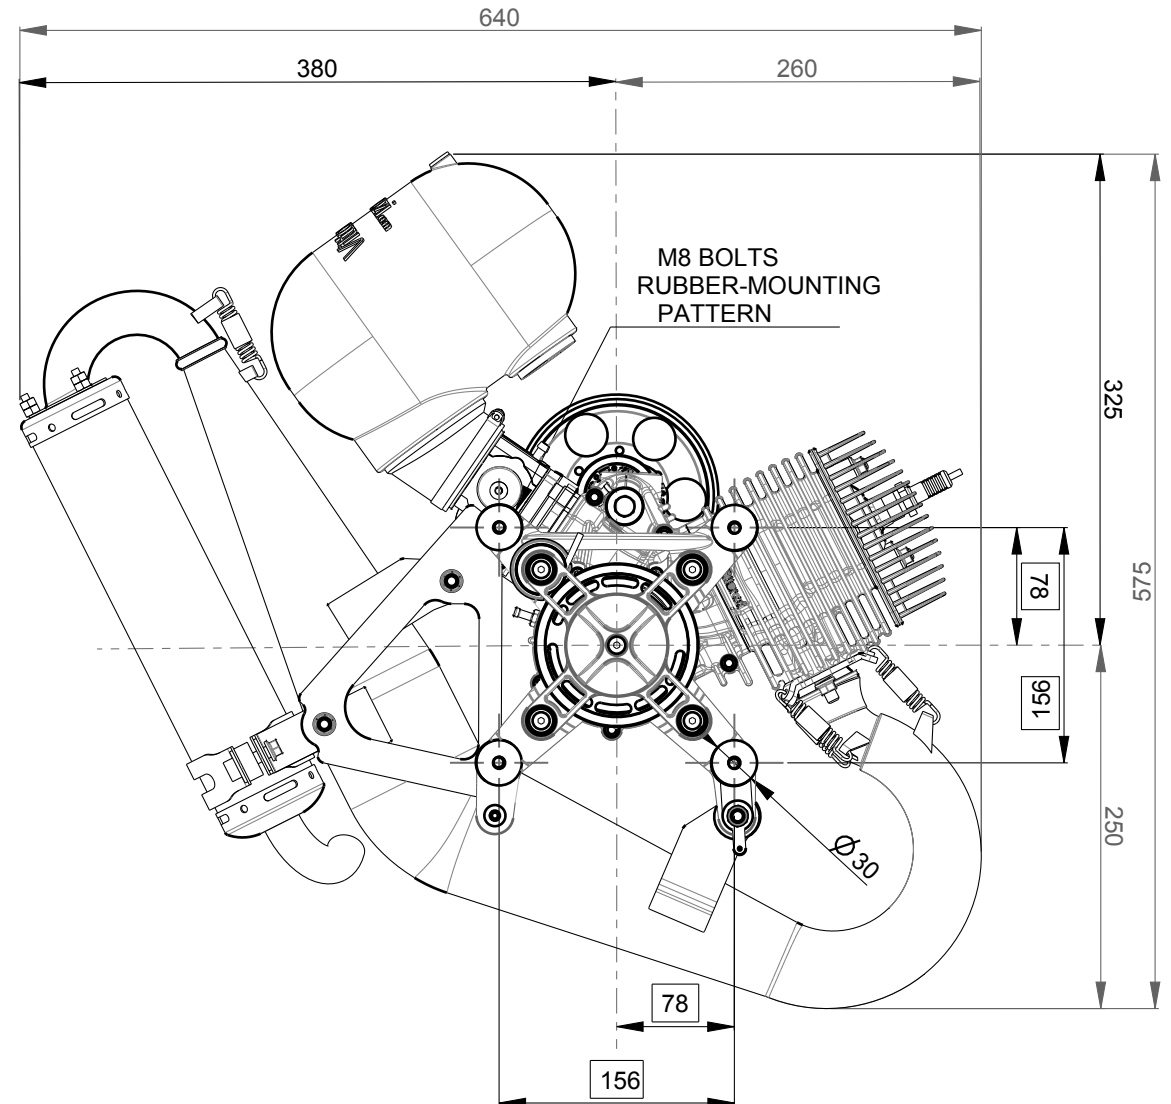

Engine Moster 185 factory pull starter

Reduction setting for engine Moster
185 classic and Moster 185 silent

Reduction setting only for engine Moster
185 plus and Moster 185 factory

WARNING