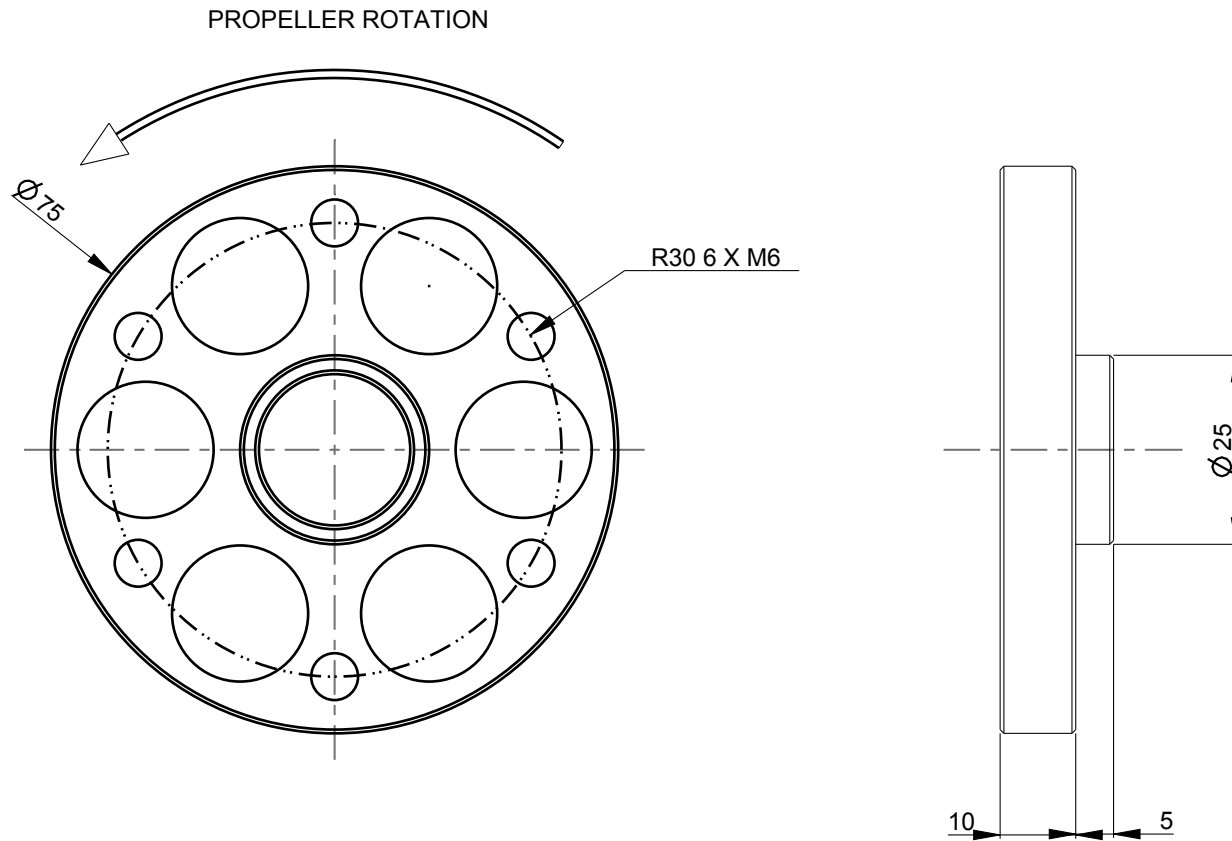

Engine Moster 185 factory pull starter

Reduction setting for engine Moster
185 classic and Moster 185 silent

Reduction setting only for engine Moster
185 plus and Moster 185 factory

WARNING