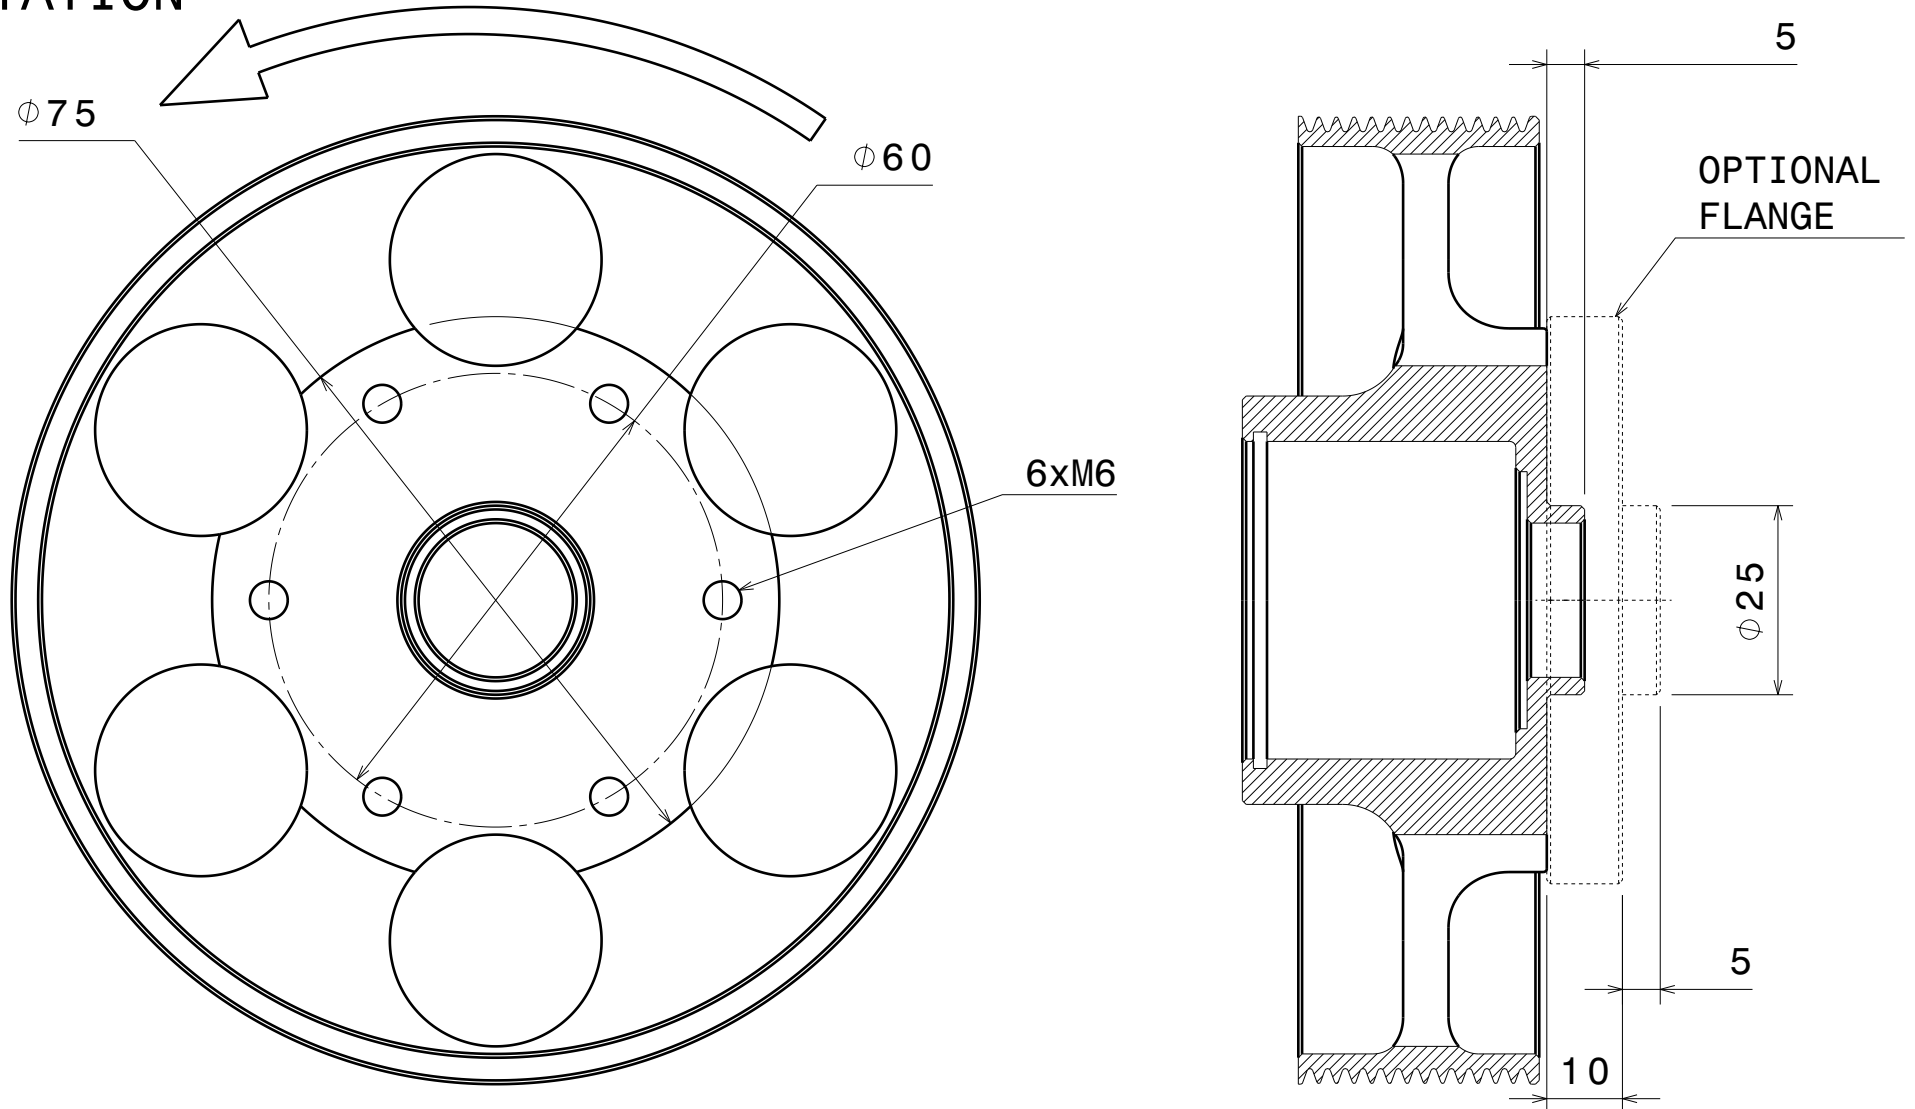

ENGINE MOSTER 185 MY19 FACTORY

PROPELLER MOUNTING

PROPELLER
ROTATION

ENGINE MOSTER 185 MY19 FACTORY