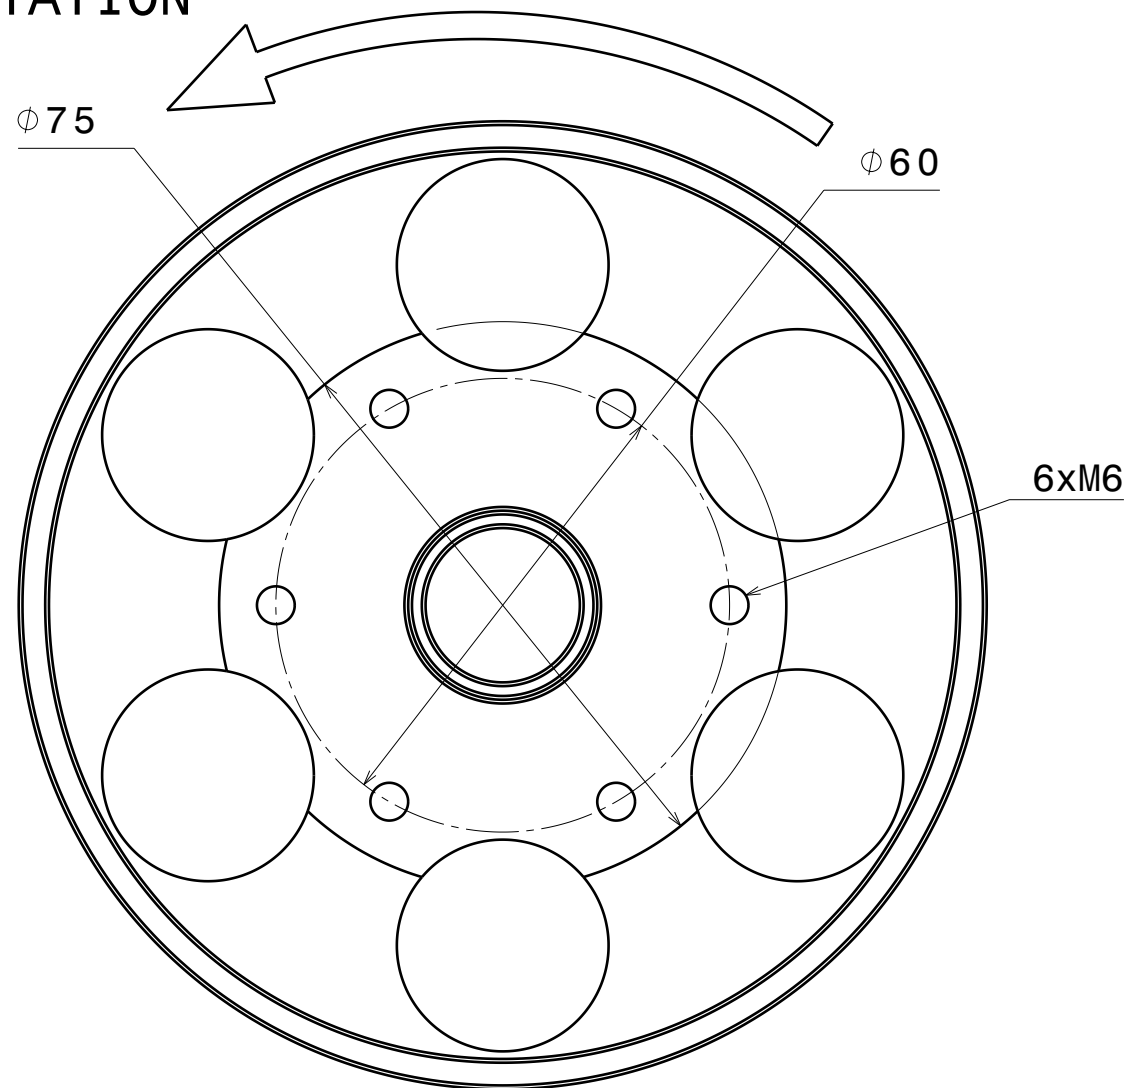

PROPELLER MOUNTING

PROPELLER
ROTATION

ENGINE MOSTER 185 FACTORY-R