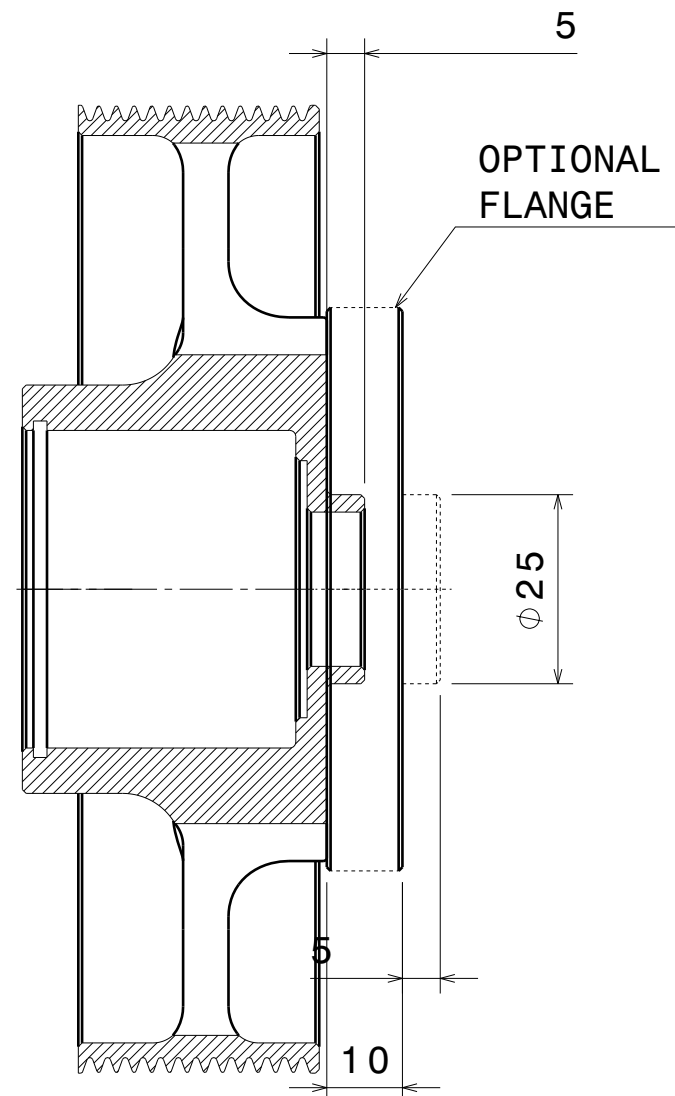

PROPELLER MOUNTING

PROPELLER
ROTATION

ENGINE MOSTER 185 FACTORY-R