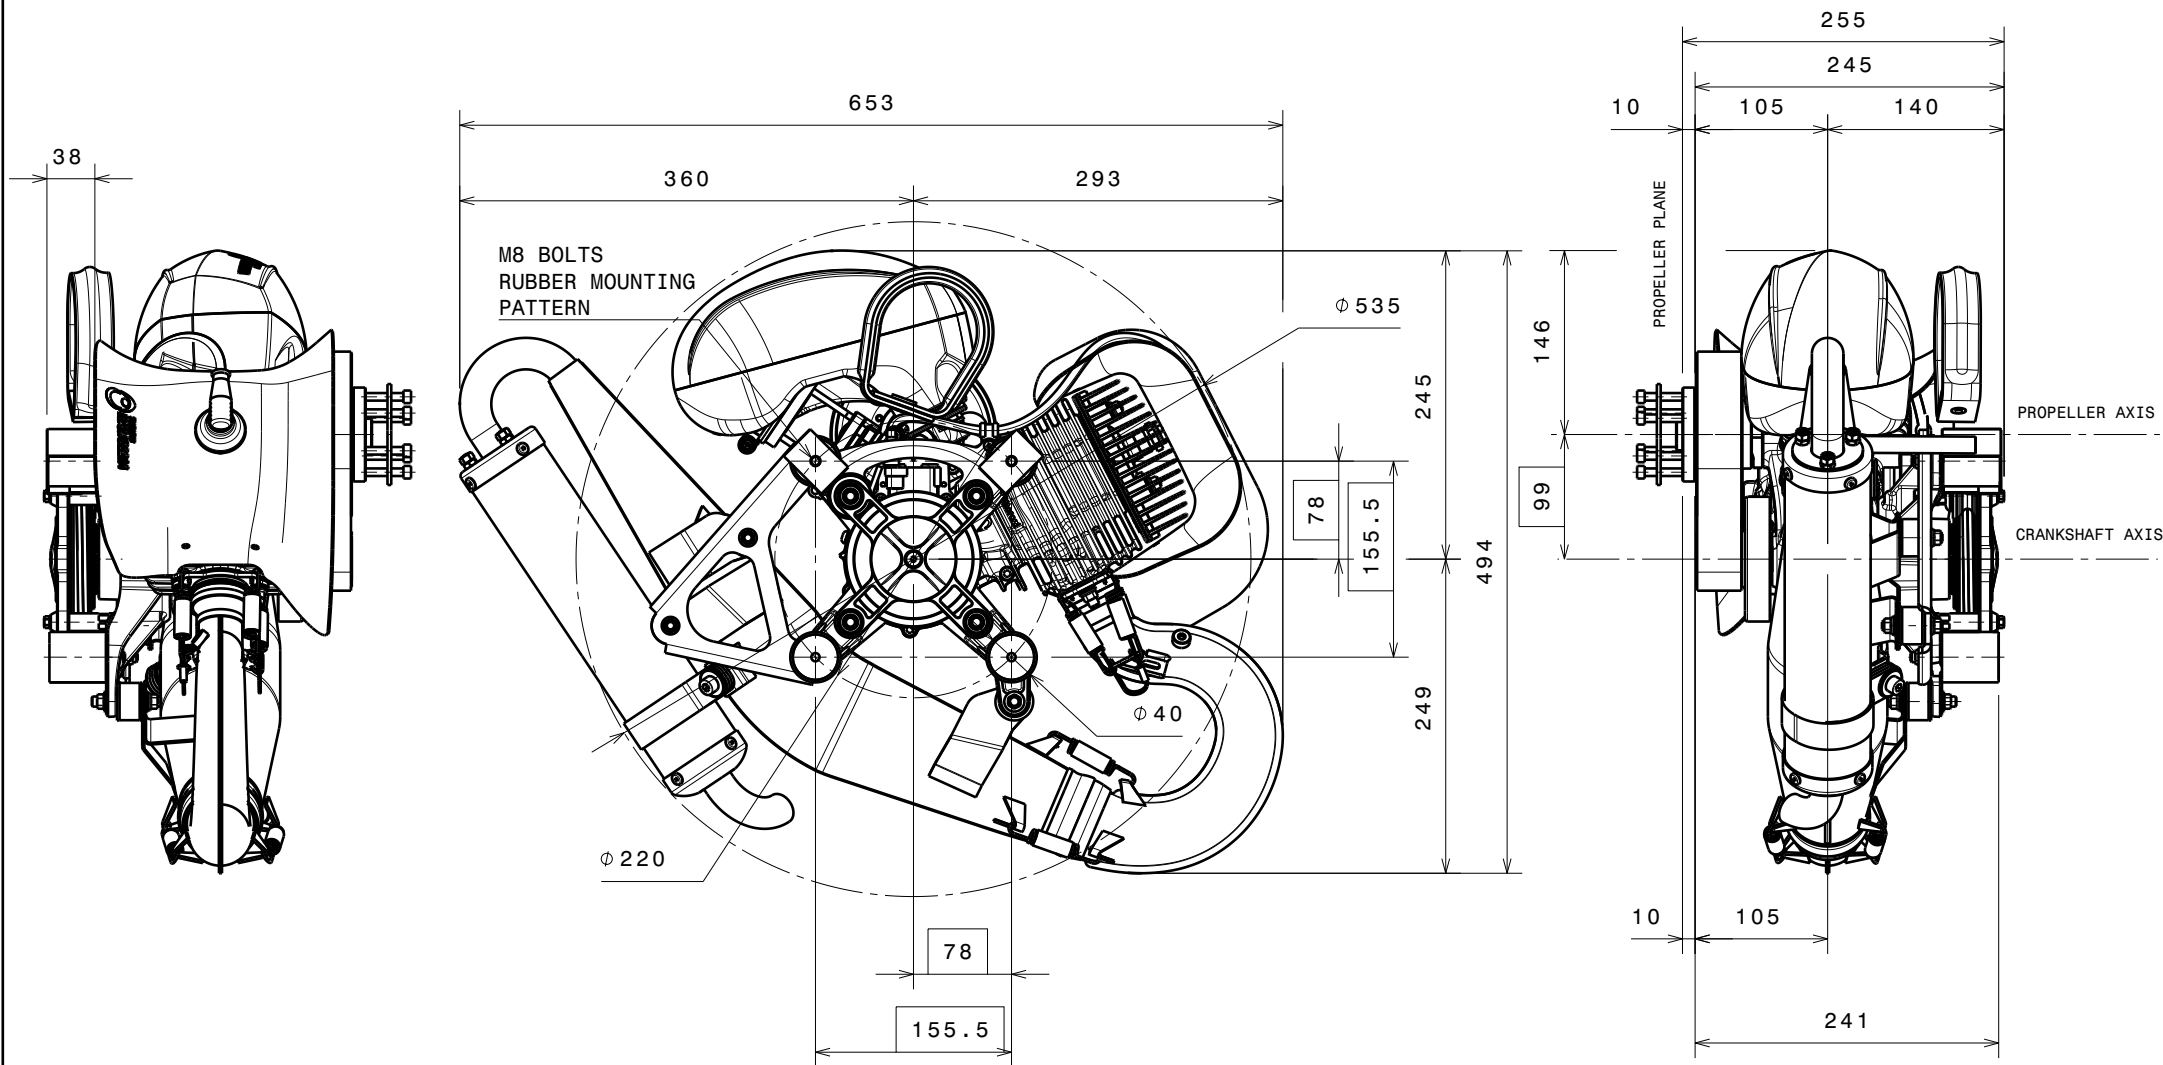

ENGINE MOSTER 185 FACTORY-R MY20 / MY22

PROPELLER MOUNTING

PROPELLER
ROTATION

ENGINE MOSTER 185 FACTORY-R MY20 / MY22