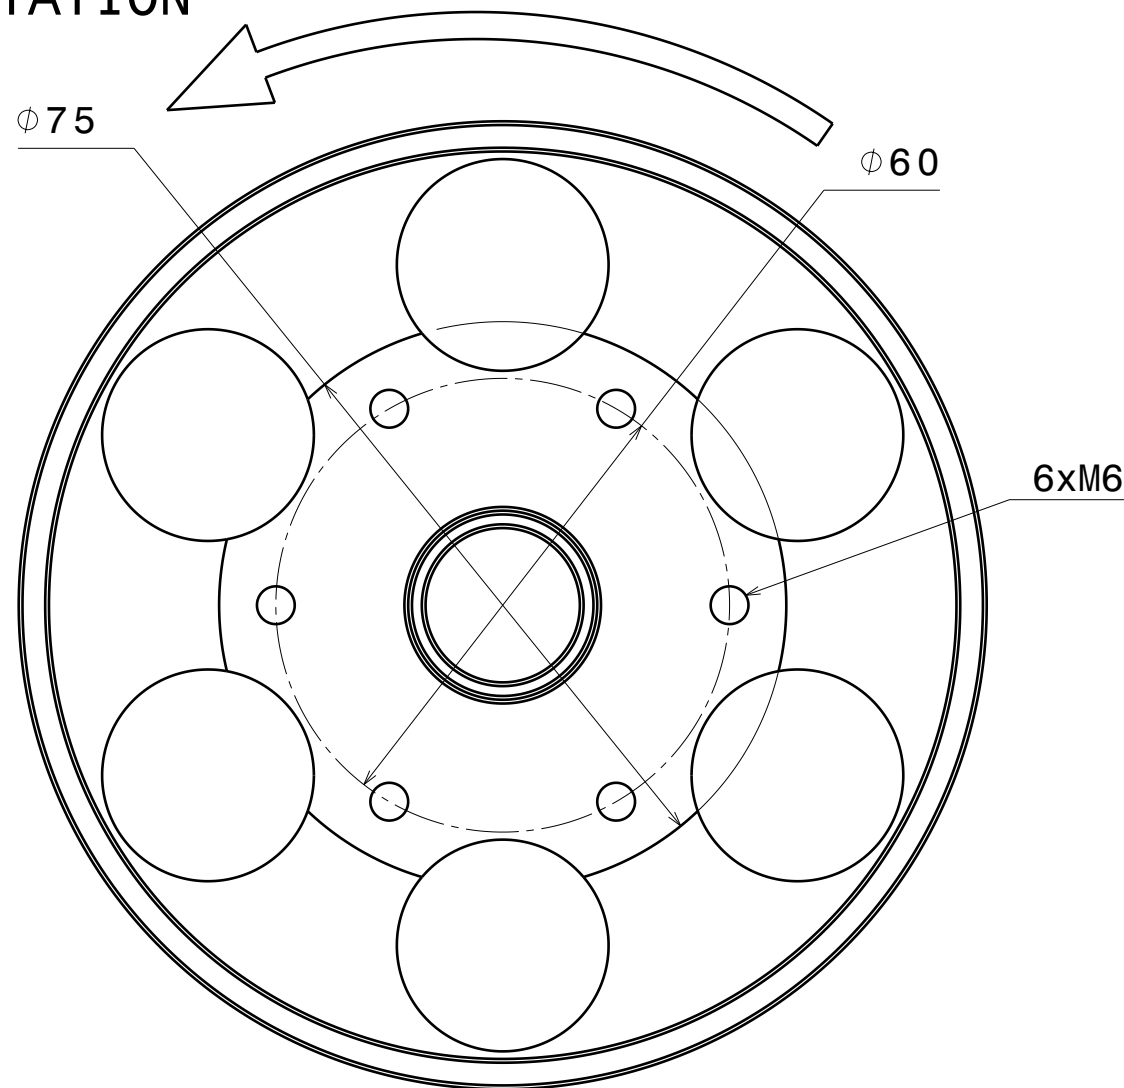

ENGINE MOSTER 185 FACTORY-R MY20 / MY22

PROPELLER MOUNTING

PROPELLER
ROTATION

ENGINE MOSTER 185 FACTORY-R MY20 / MY22