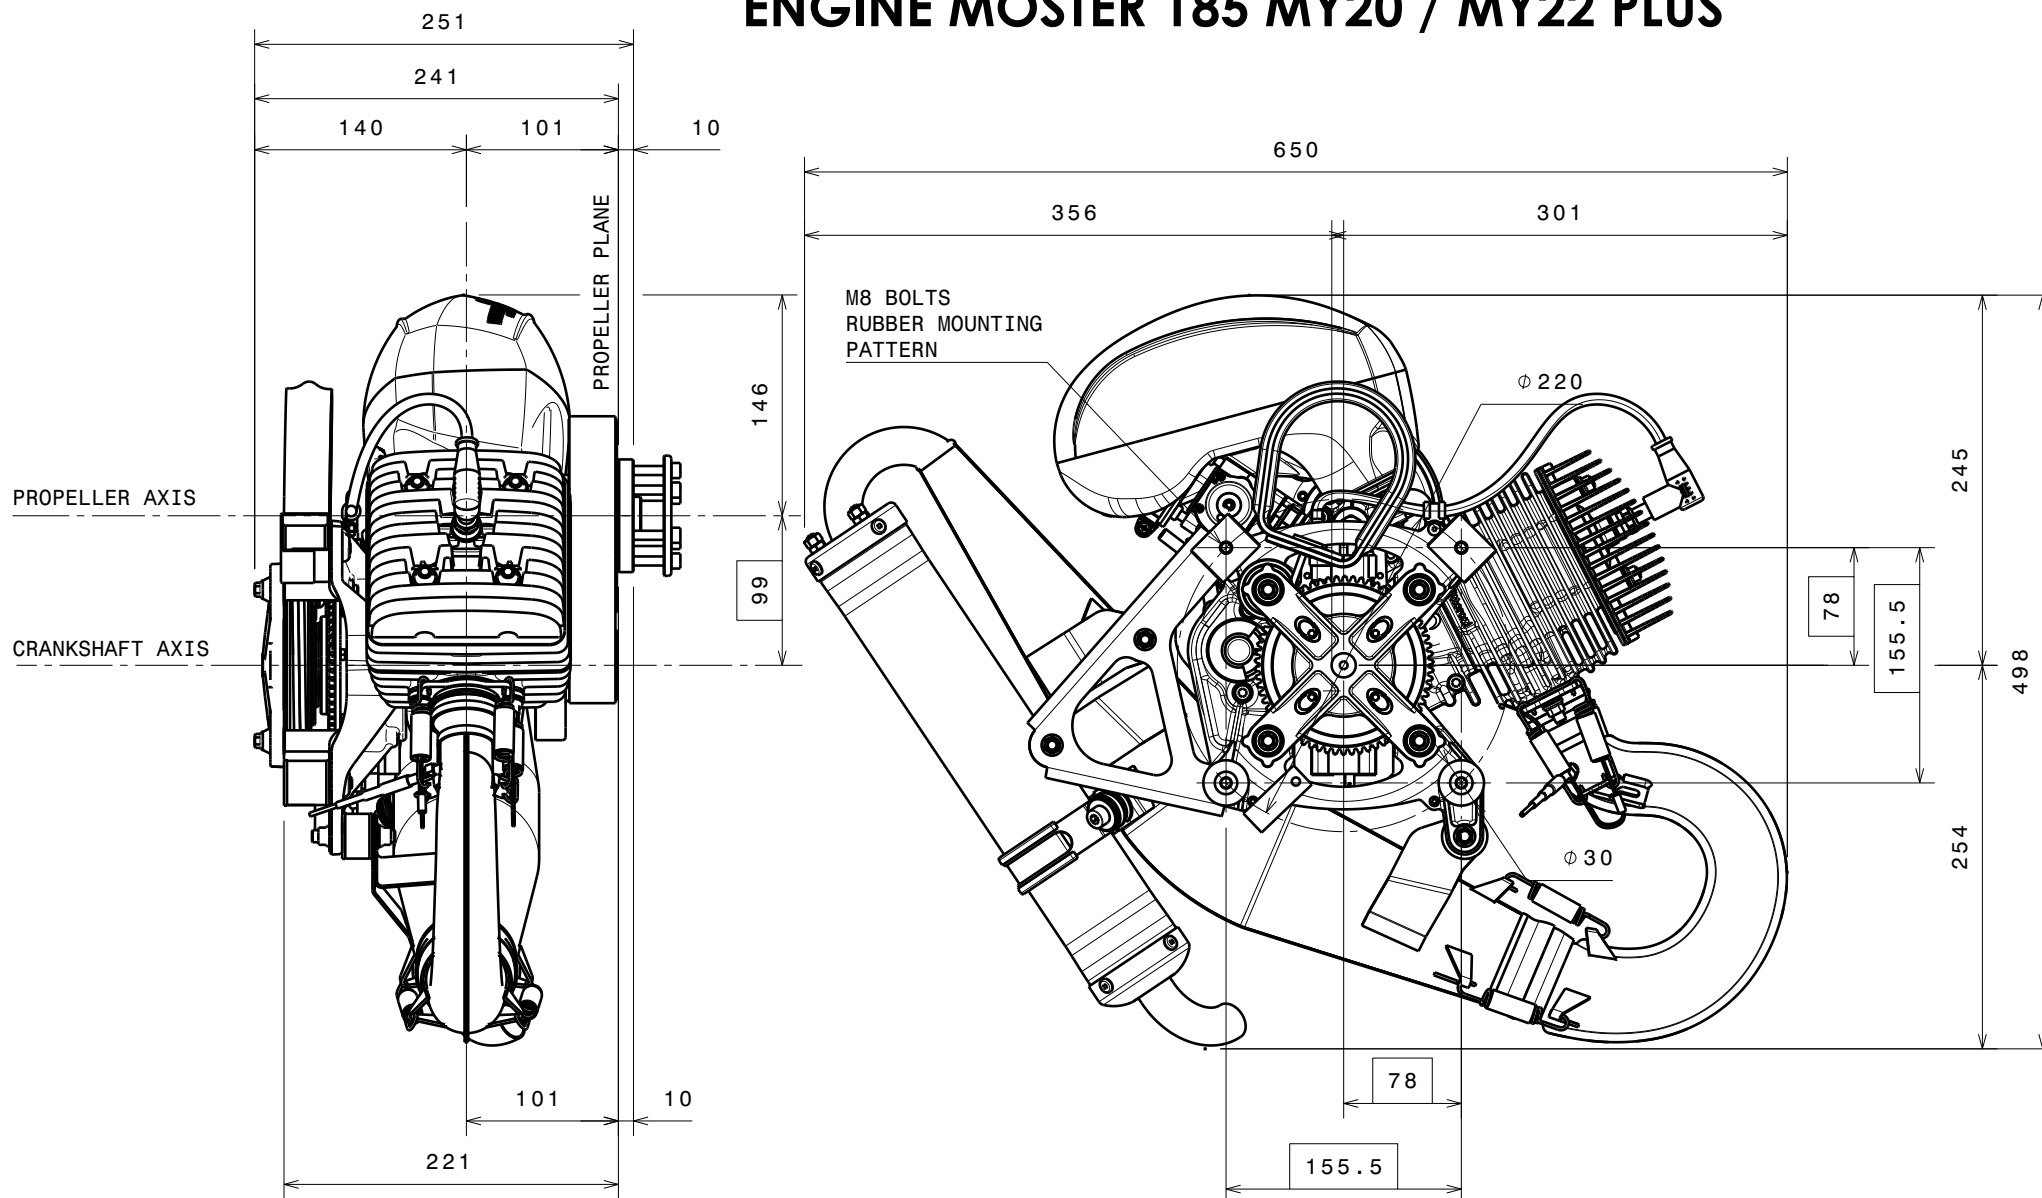

ENGINE MOSTER 185 MY20 / MY22 PLUS

PROPELLER MOUNTING

PROPELLER
ROTATION

ENGINE MOSTER 185 MY20 / MY22 PLUS