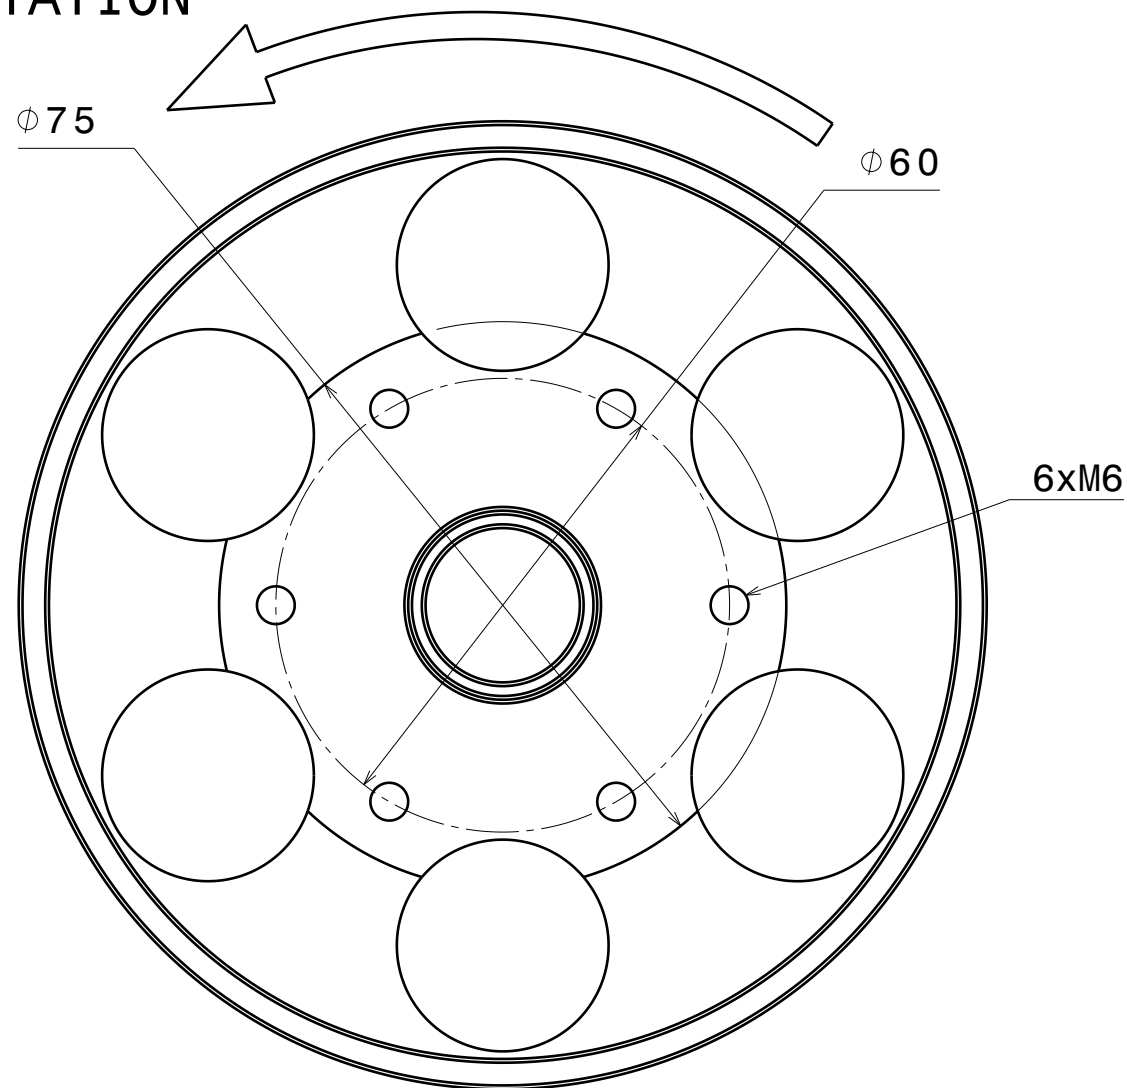

ENGINE MOSTER 185 MY20 / MY22 PLUS

PROPELLER MOUNTING

PROPELLER
ROTATION

ENGINE MOSTER 185 MY20 / MY22 PLUS