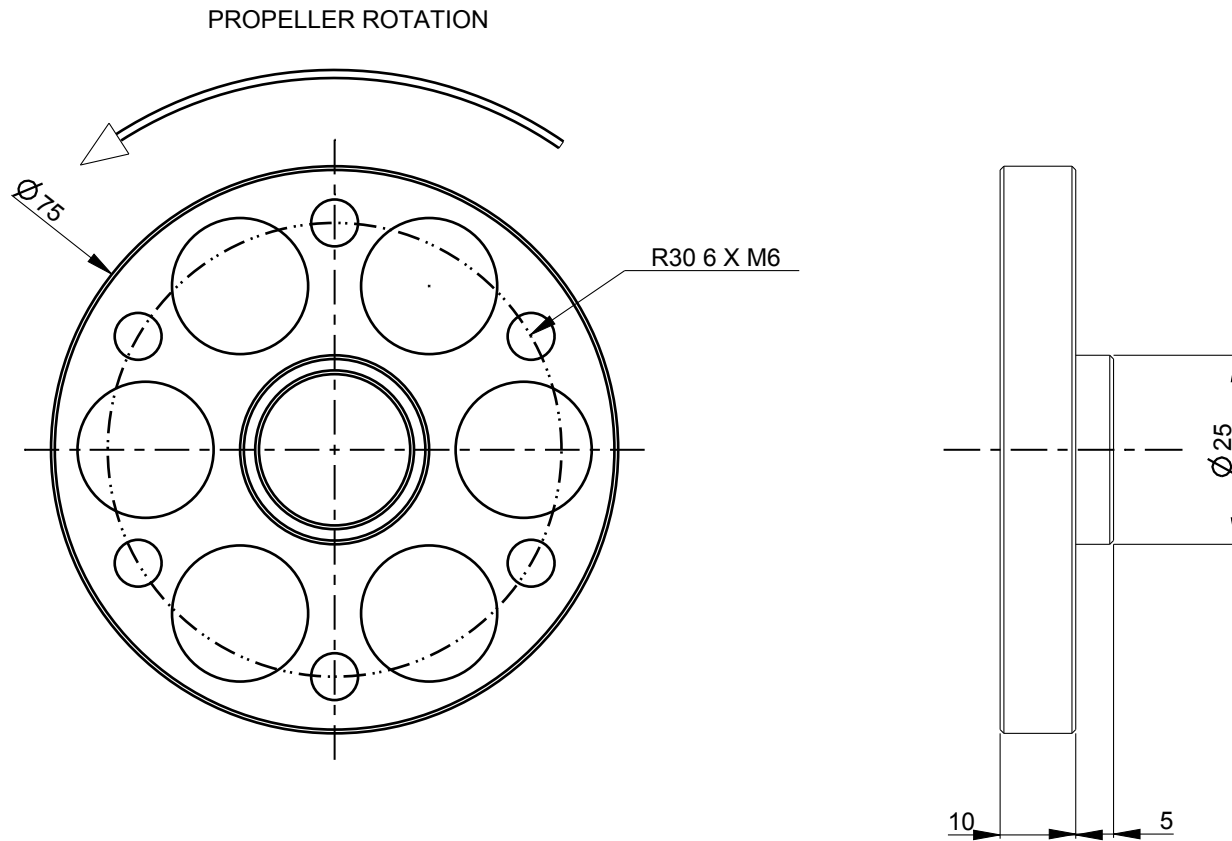

Engine Moster 185 silent pull starter

Reduction setting for engine Moster
185 classic and Moster 185 silent

Reduction setting only for engine Moster
185 plus and Moster 185 factory

WARNING