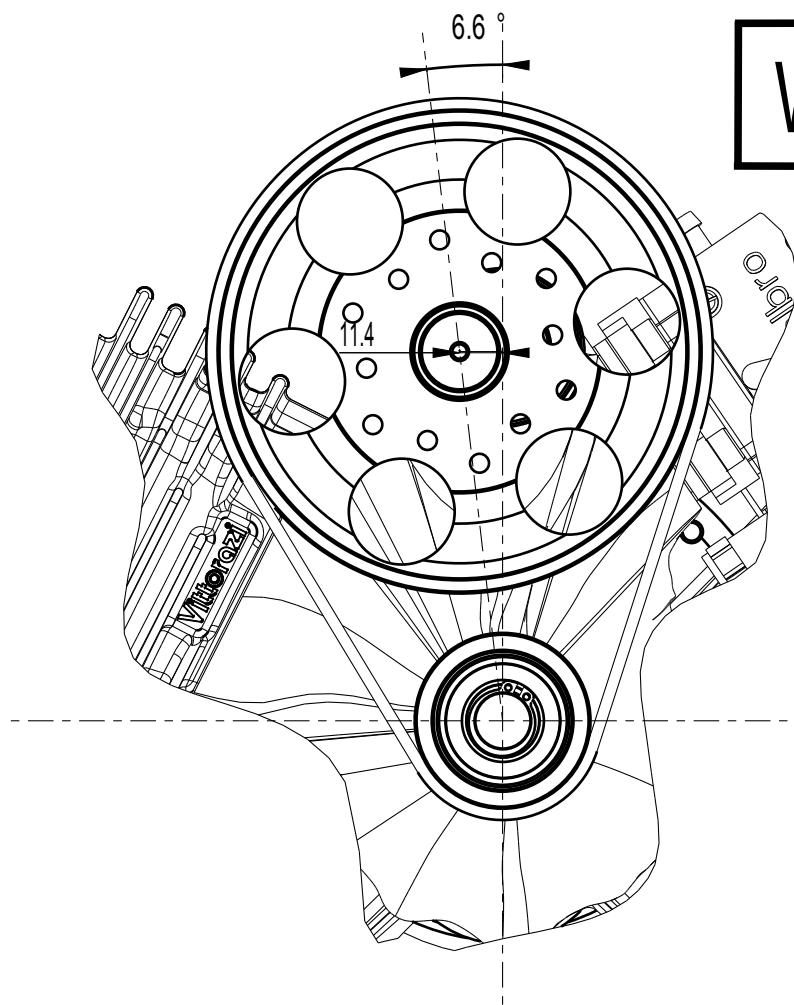

Engine Moster 185 silent pull starter

Reduction setting for engine Moster
185 classic and Moster 185 silent

Reduction setting only for engine Moster
185 plus and Moster 185 factory

WARNING