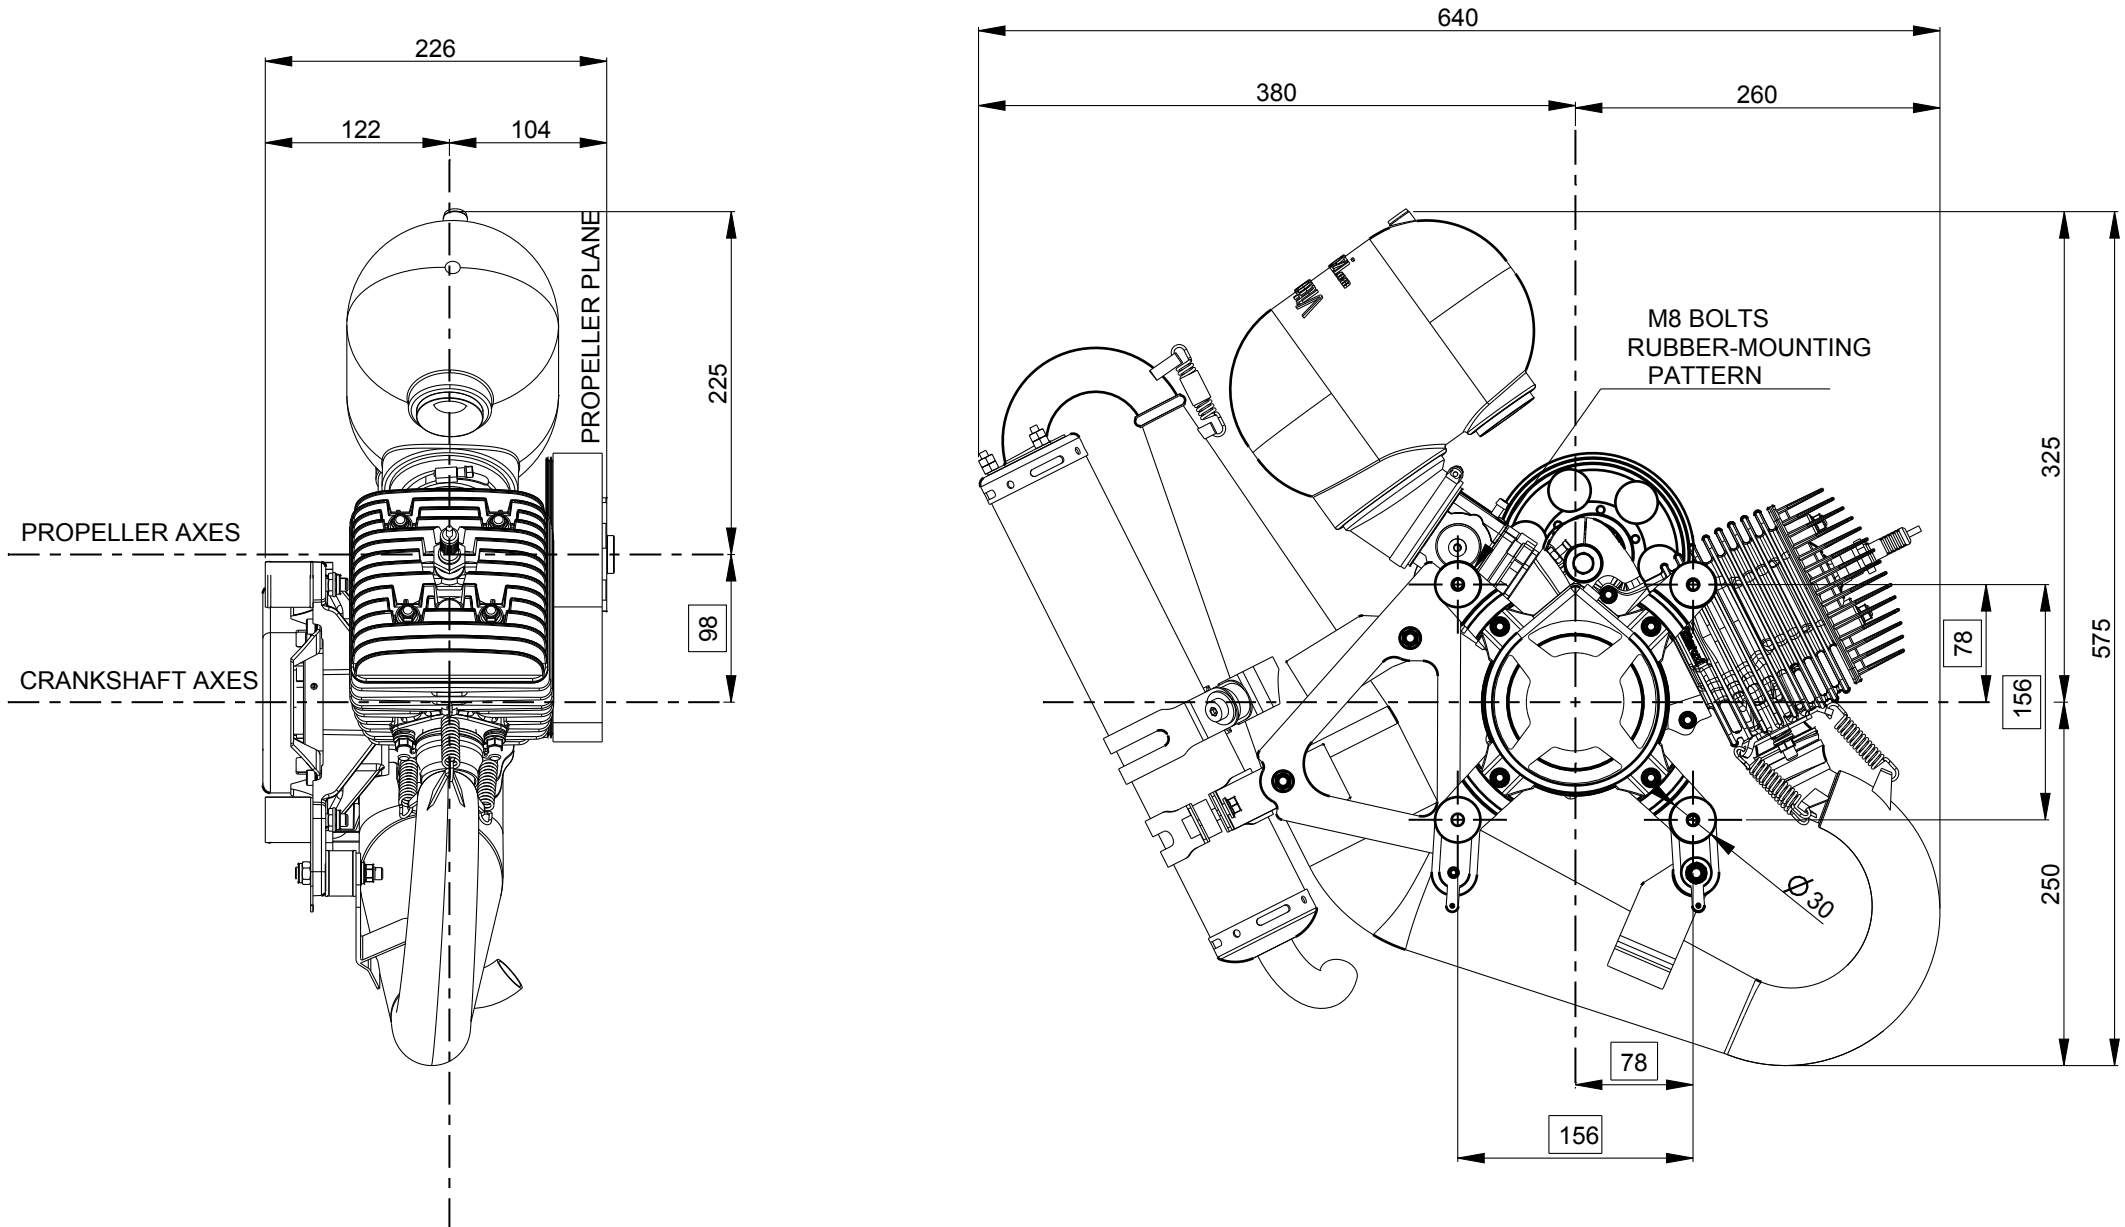

Engine Moster 185 silent pull starter

Reduction setting for engine Moster
185 classic and Moster 185 silent

Reduction setting only for engine Moster
185 plus and Moster 185 factory

WARNING