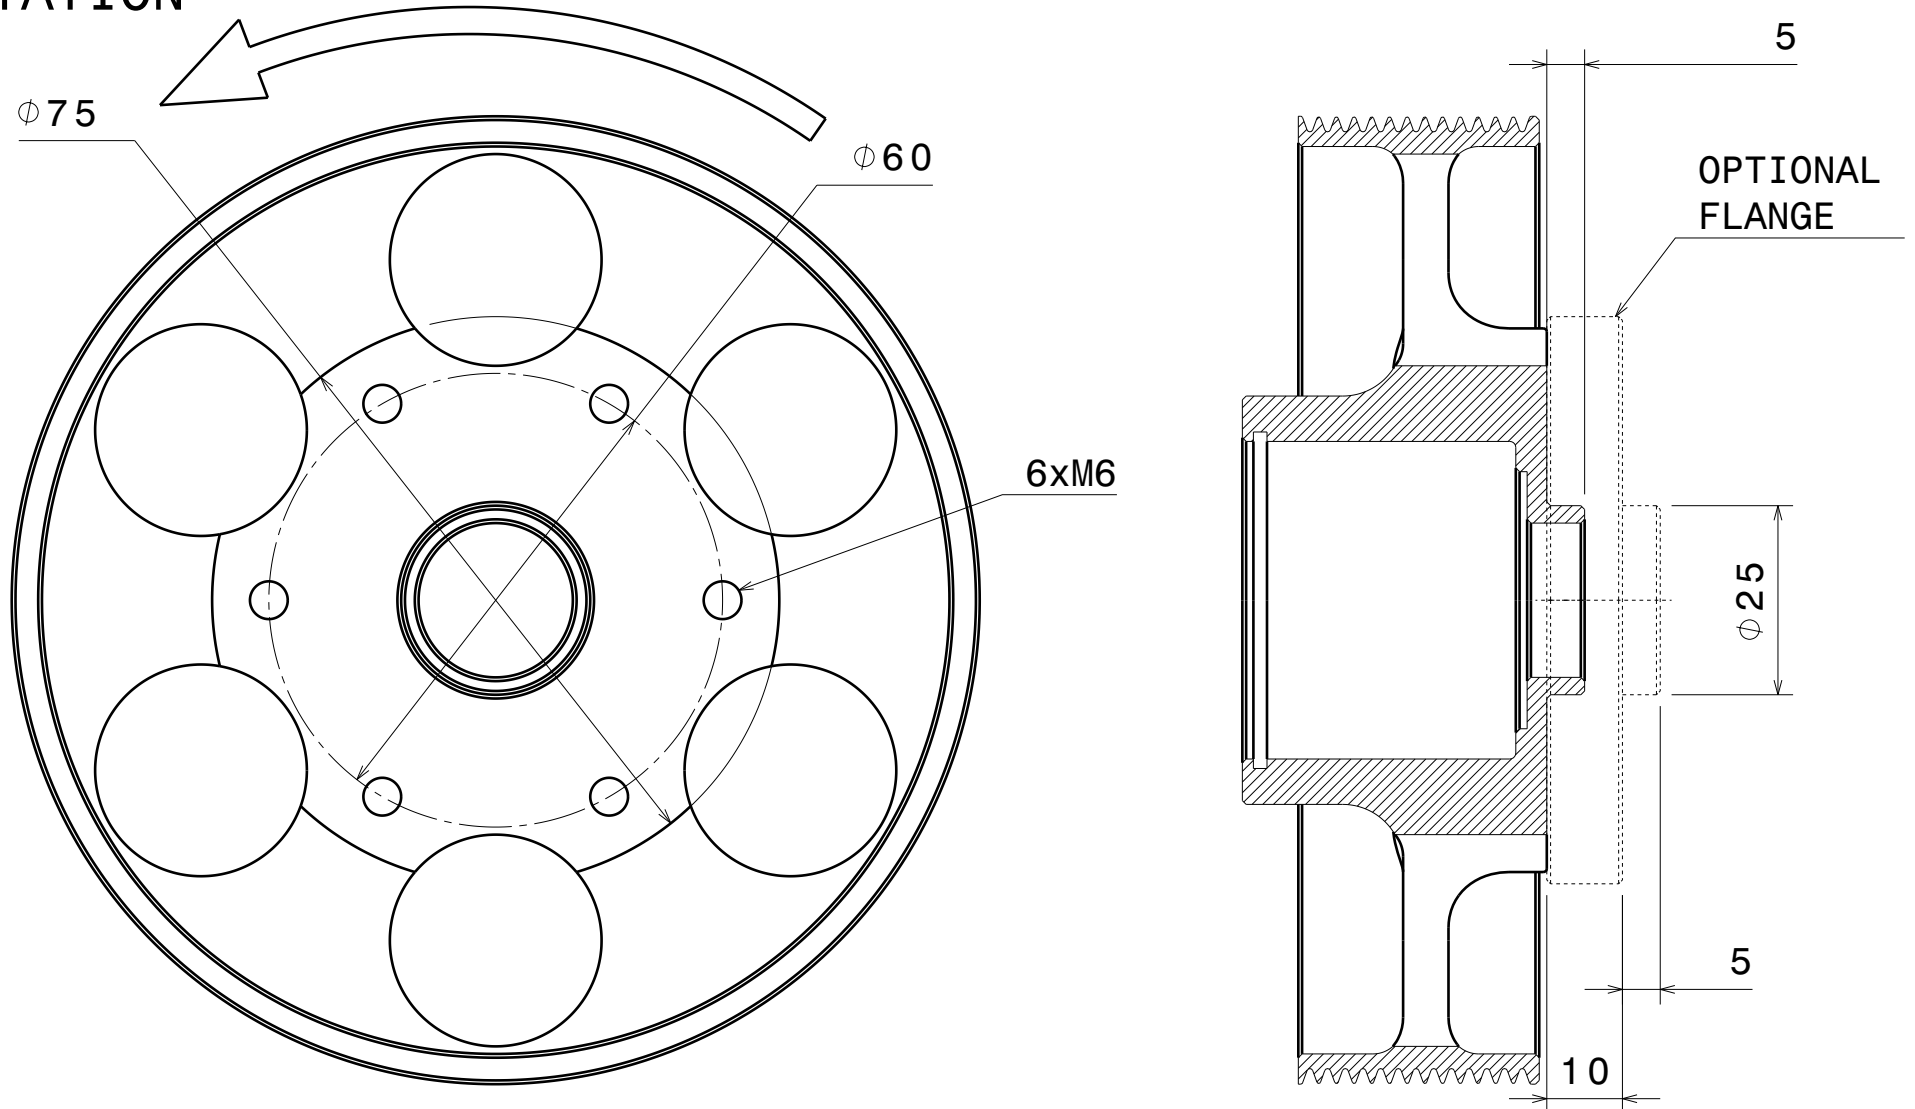

ENGINE MOSTER 185 MY19 SILENT

PROPELLER MOUNTING

PROPELLER
ROTATION

ENGINE MOSTER 185 MY19 SILENT