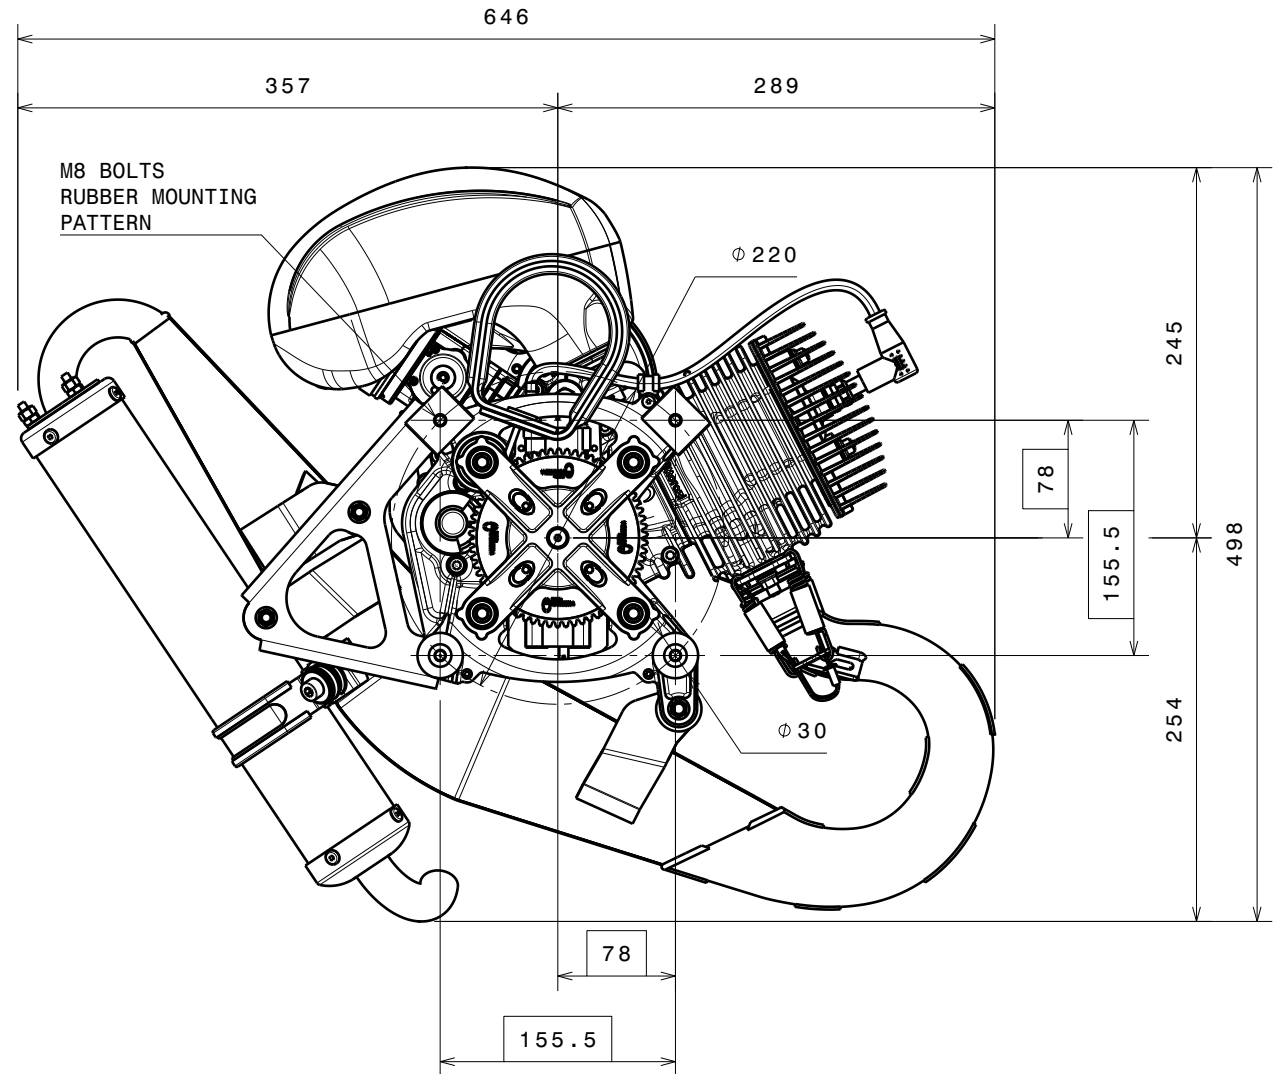

ENGINE MOSTER 185 MY19 SILENT

PROPELLER MOUNTING

PROPELLER
ROTATION

ENGINE MOSTER 185 MY19 SILENT