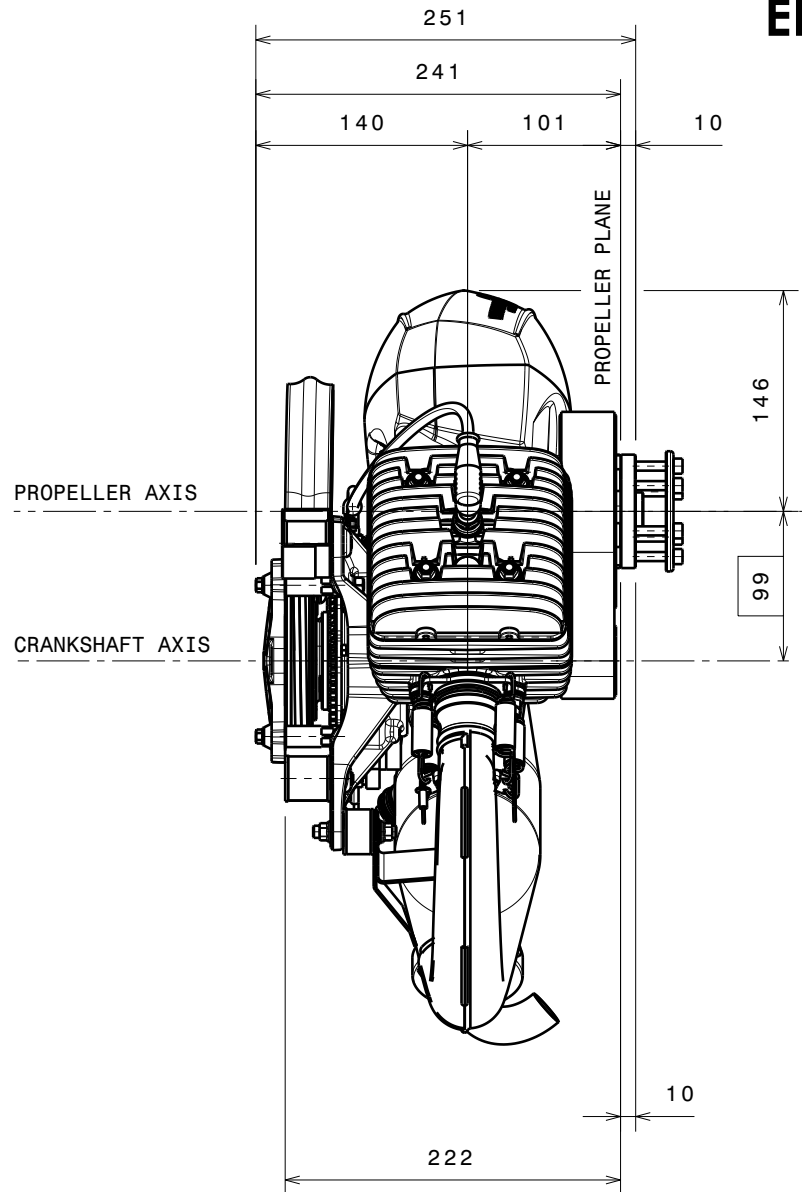

ENGINE MOSTER 185 MY19 SILENT

PROPELLER MOUNTING

PROPELLER
ROTATION

ENGINE MOSTER 185 MY19 SILENT