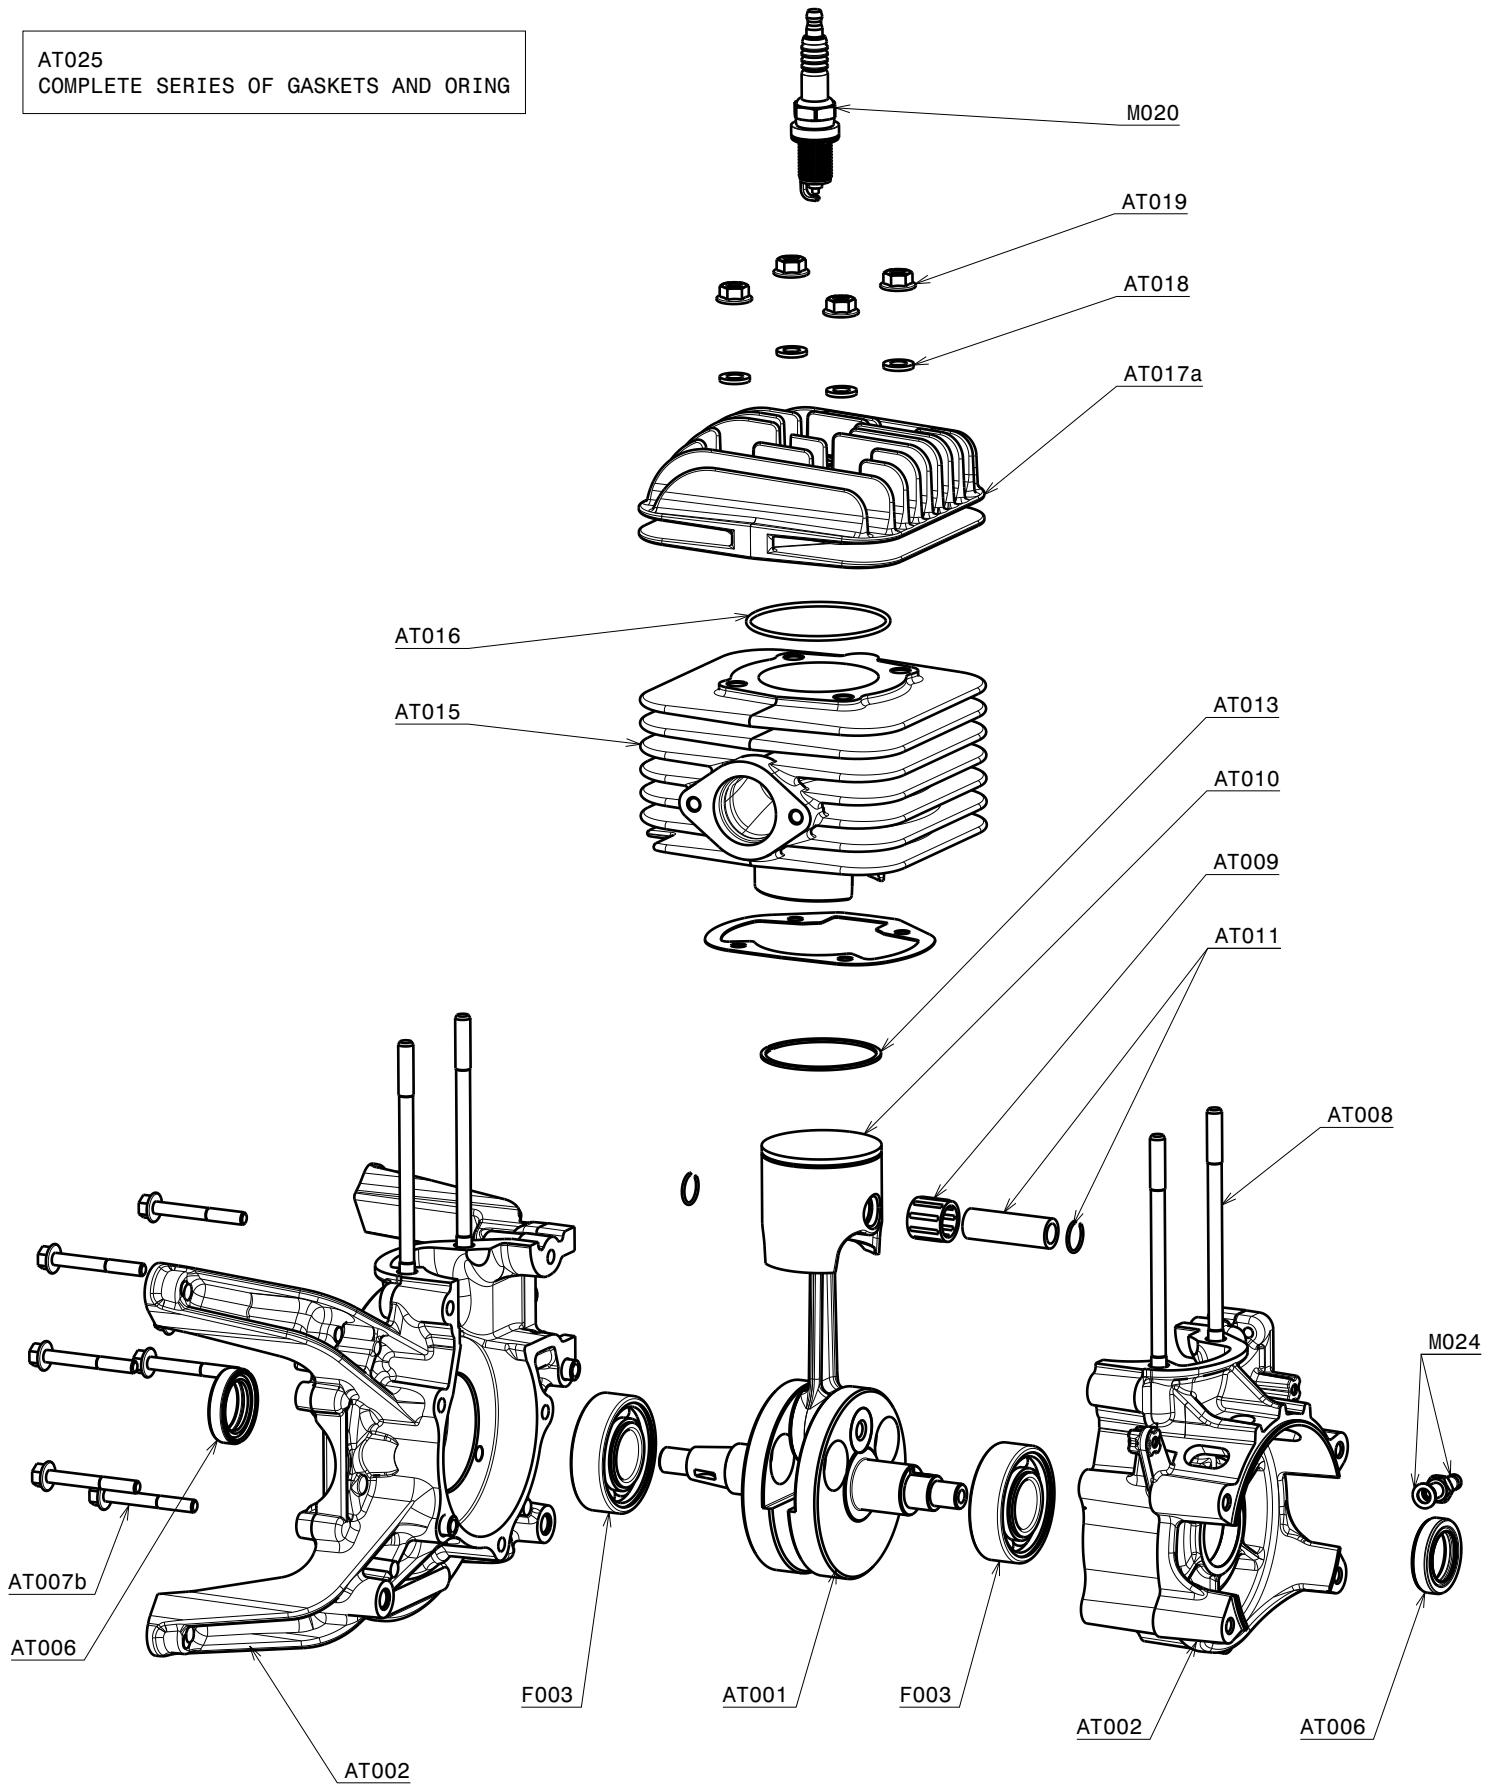

AT025  
COMPLETE SERIES OF GASKETS AND ORING

AT161a  
REDUCTION DRIVE COMPLETE (1/3.8), BLACK MY25