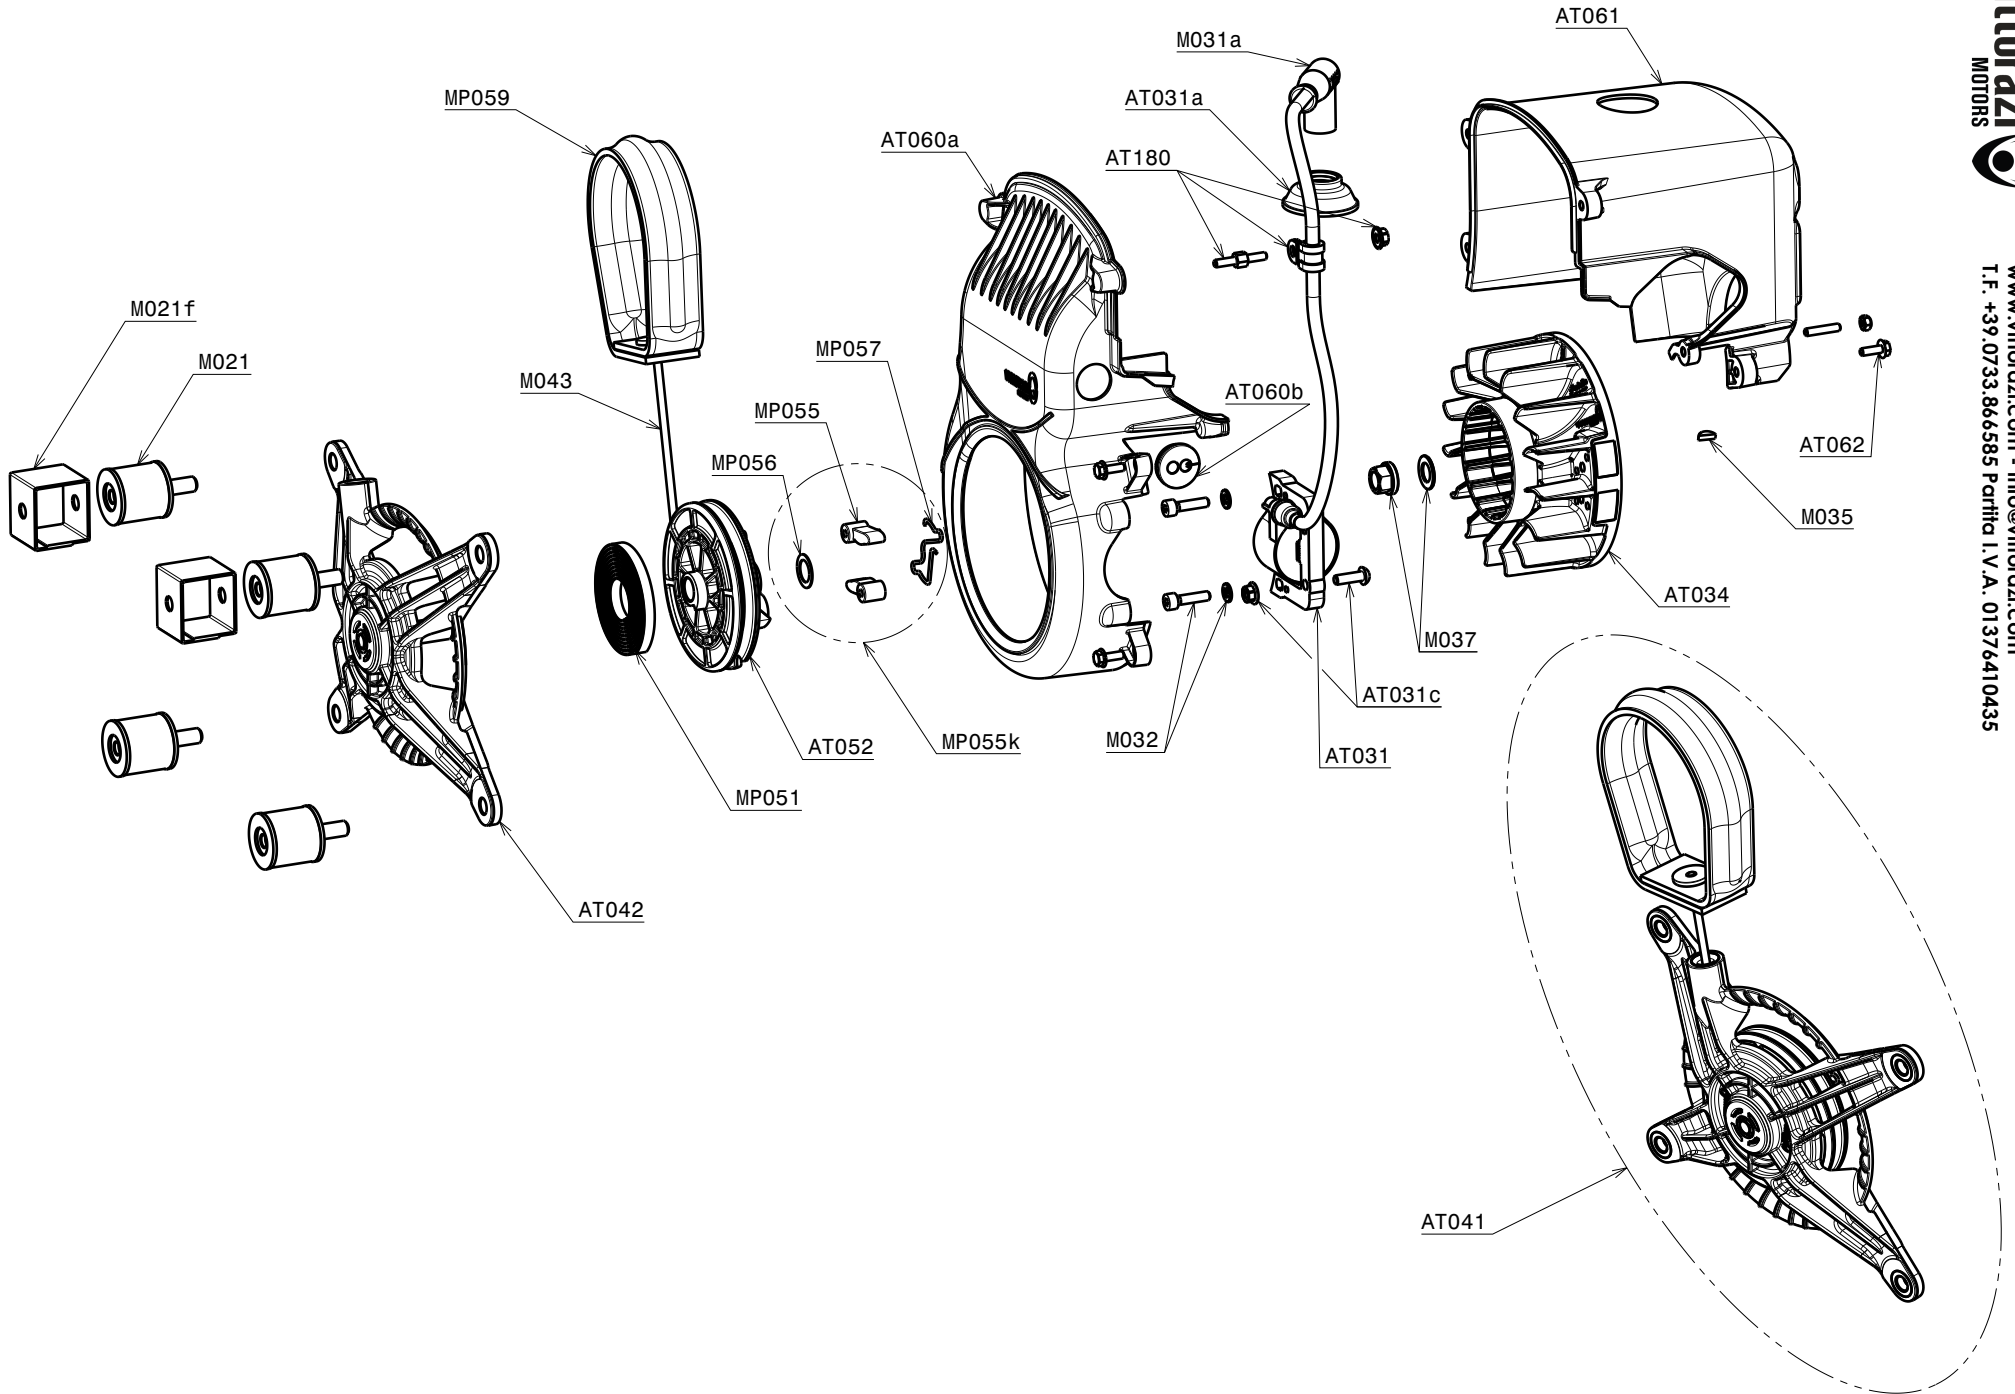

AT025  
COMPLETE SERIES OF GASKETS AND ORING

AT161a  
REDUCTION DRIVE COMPLETE (1/3.8), BLACK MY25