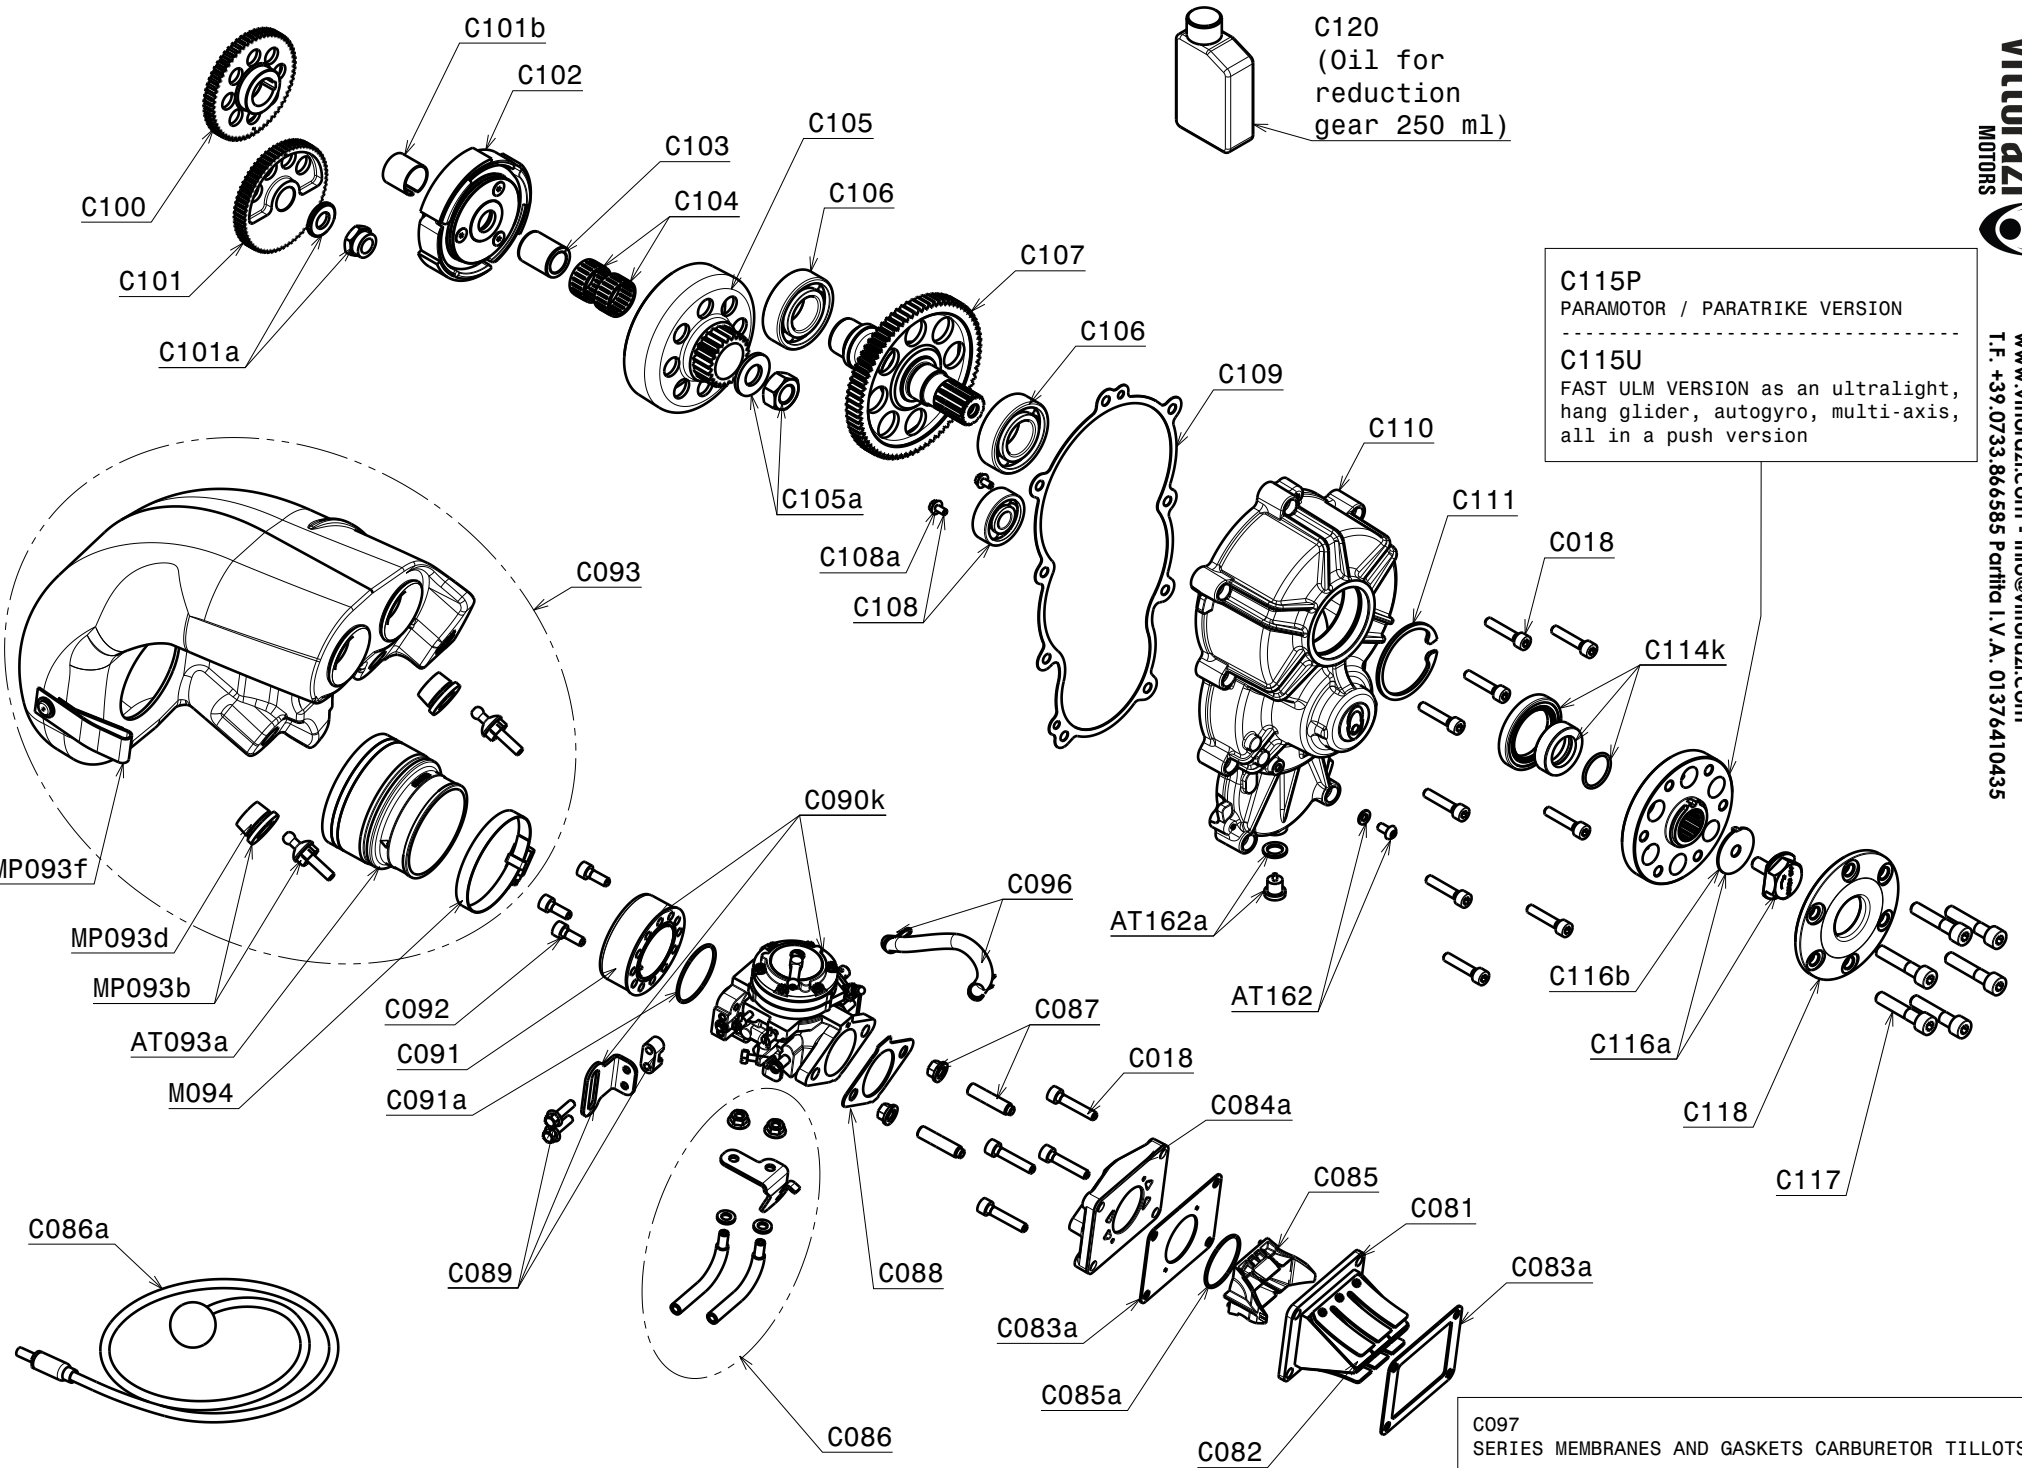

C025
COMPLETE SERIES OF GASKETS AND O-RING

C200: EXHAUST BLACK (WITHOUT SILENCER)
 C200d: COMPLETE EXHAUST BLACK WITH SILENCER 350mm AND ANTIVIBRATION