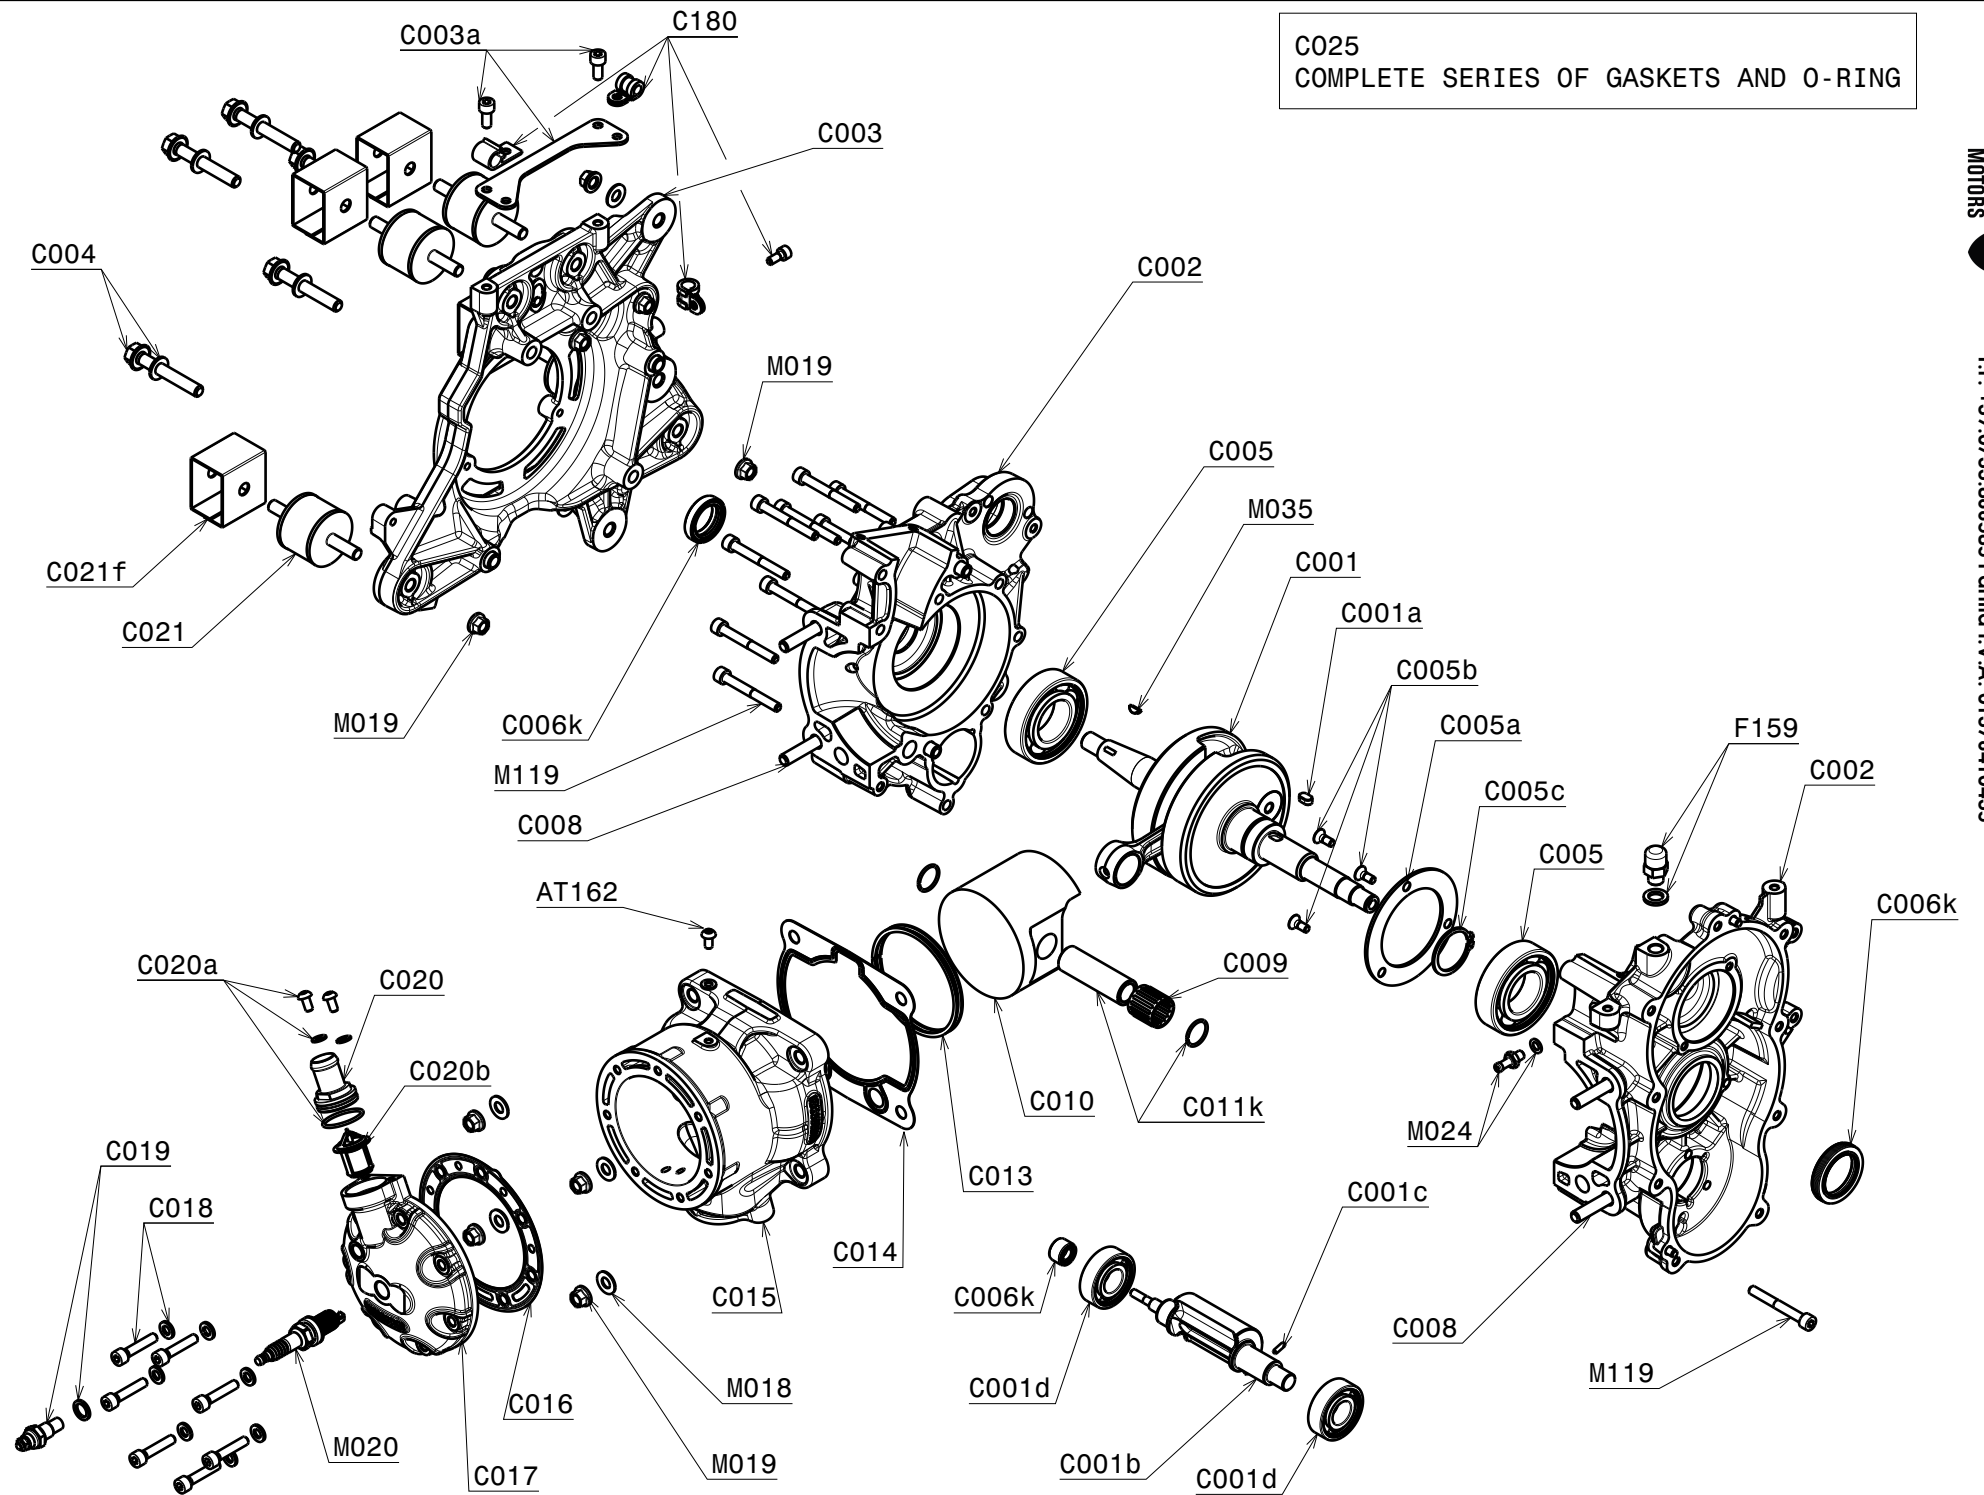

C025
COMPLETE SERIES OF GASKETS AND O-RING

C200: EXHAUST BLACK (WITHOUT SILENCER)
 C200d: COMPLETE EXHAUST BLACK WITH SILENCER 350mm AND ANTIVIBRATION