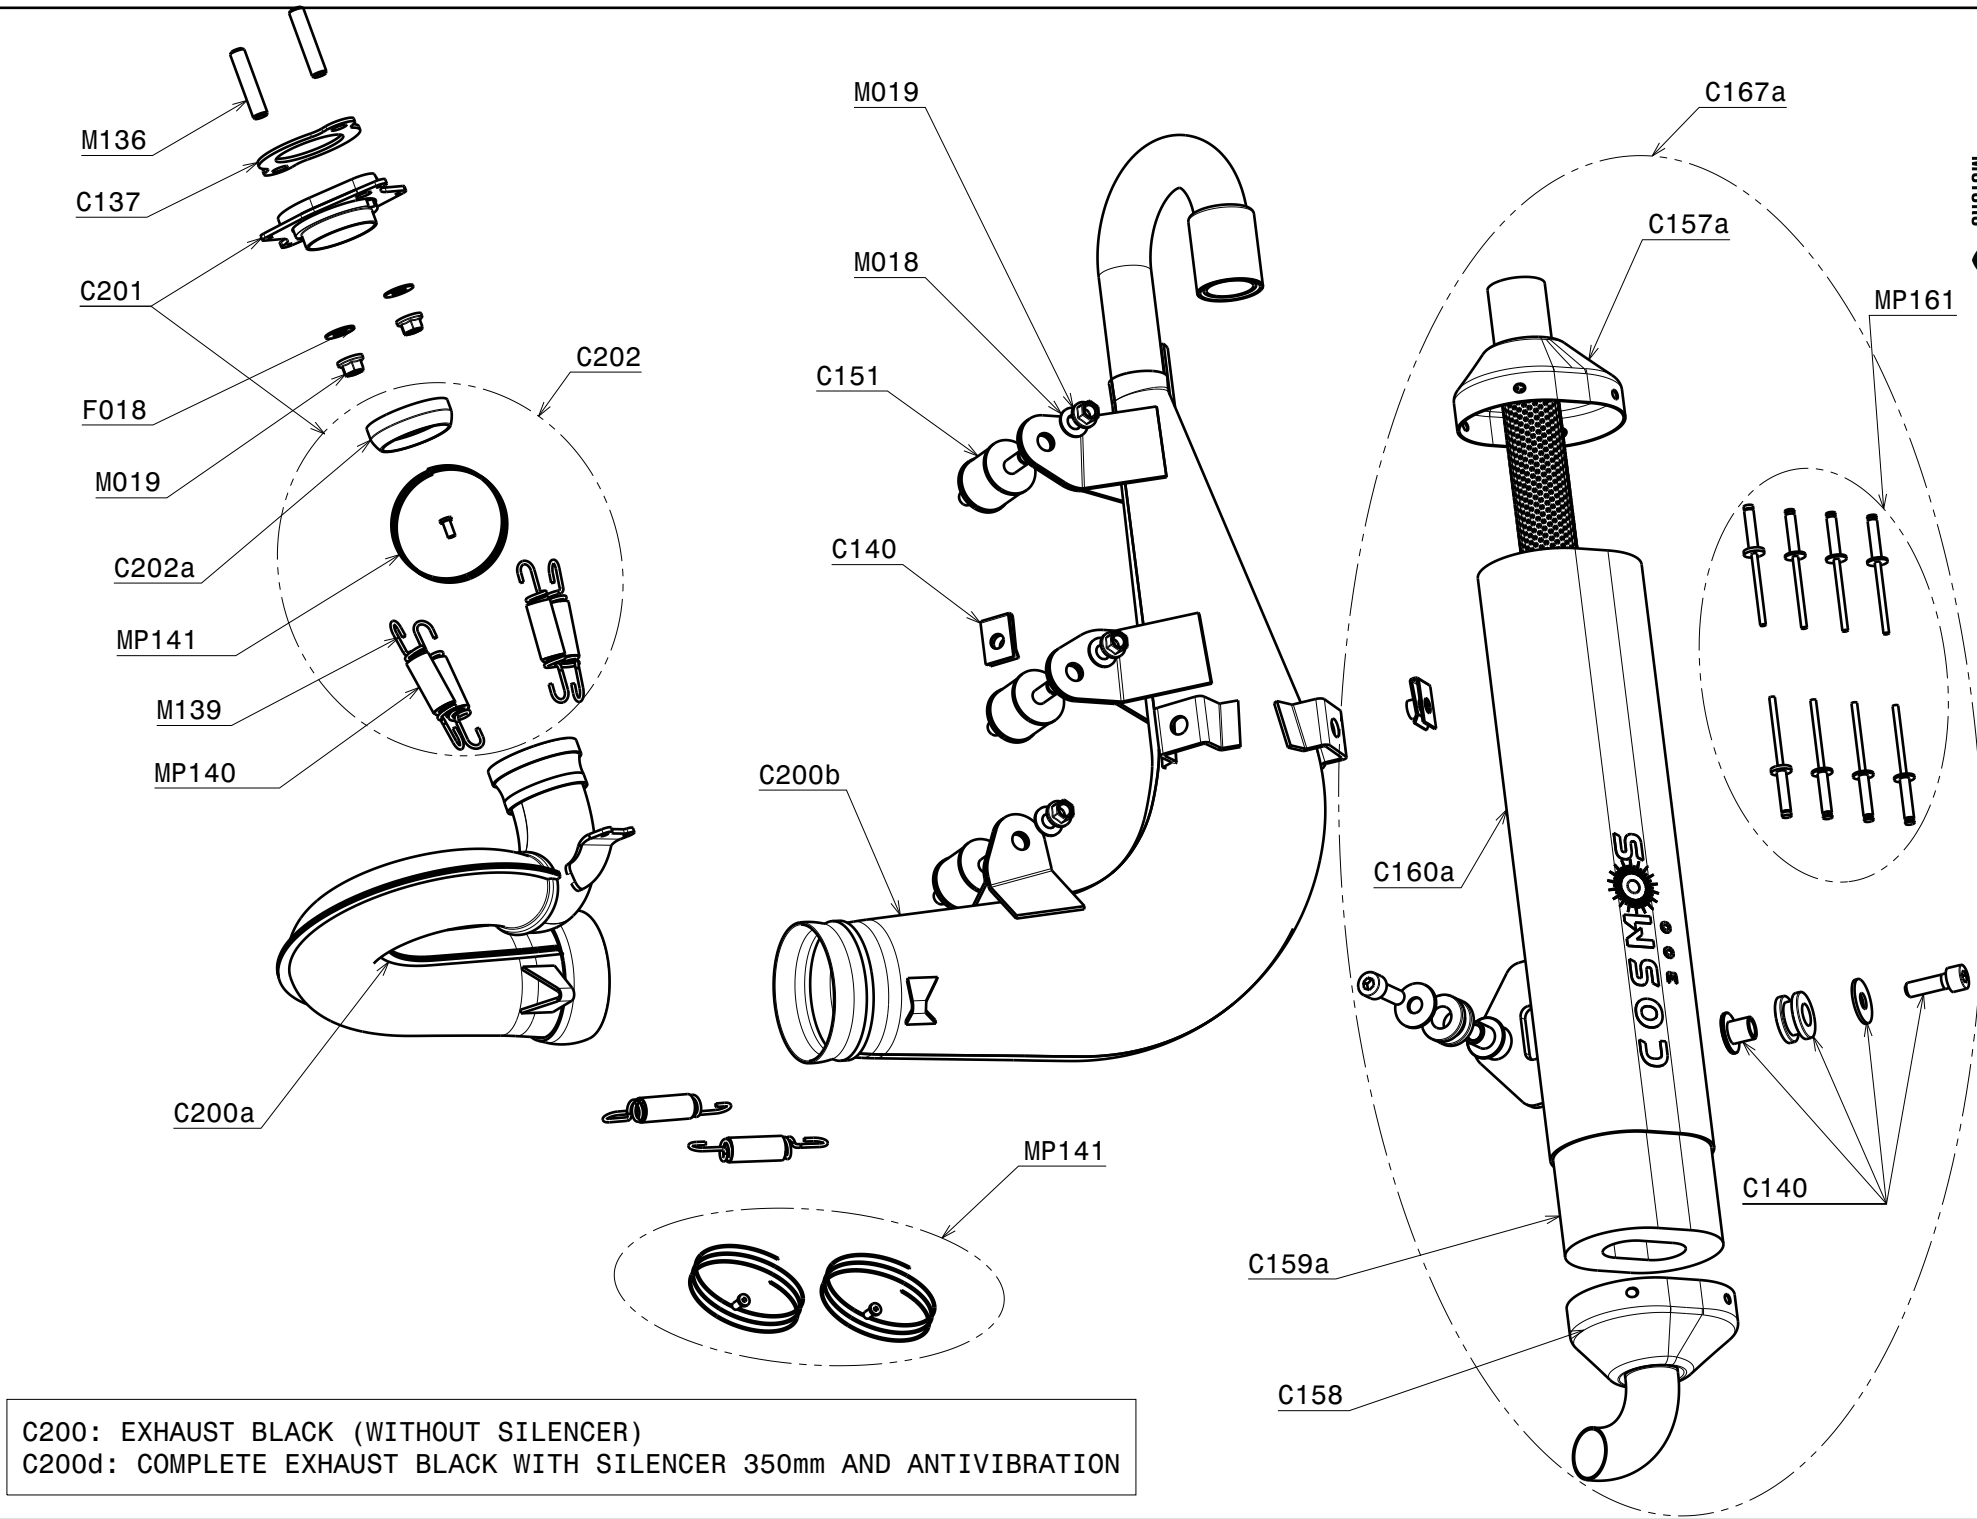

C025
COMPLETE SERIES OF GASKETS AND O-RING

C200: EXHAUST BLACK (WITHOUT SILENCER)
 C200d: COMPLETE EXHAUST BLACK WITH SILENCER 350mm AND ANTIVIBRATION