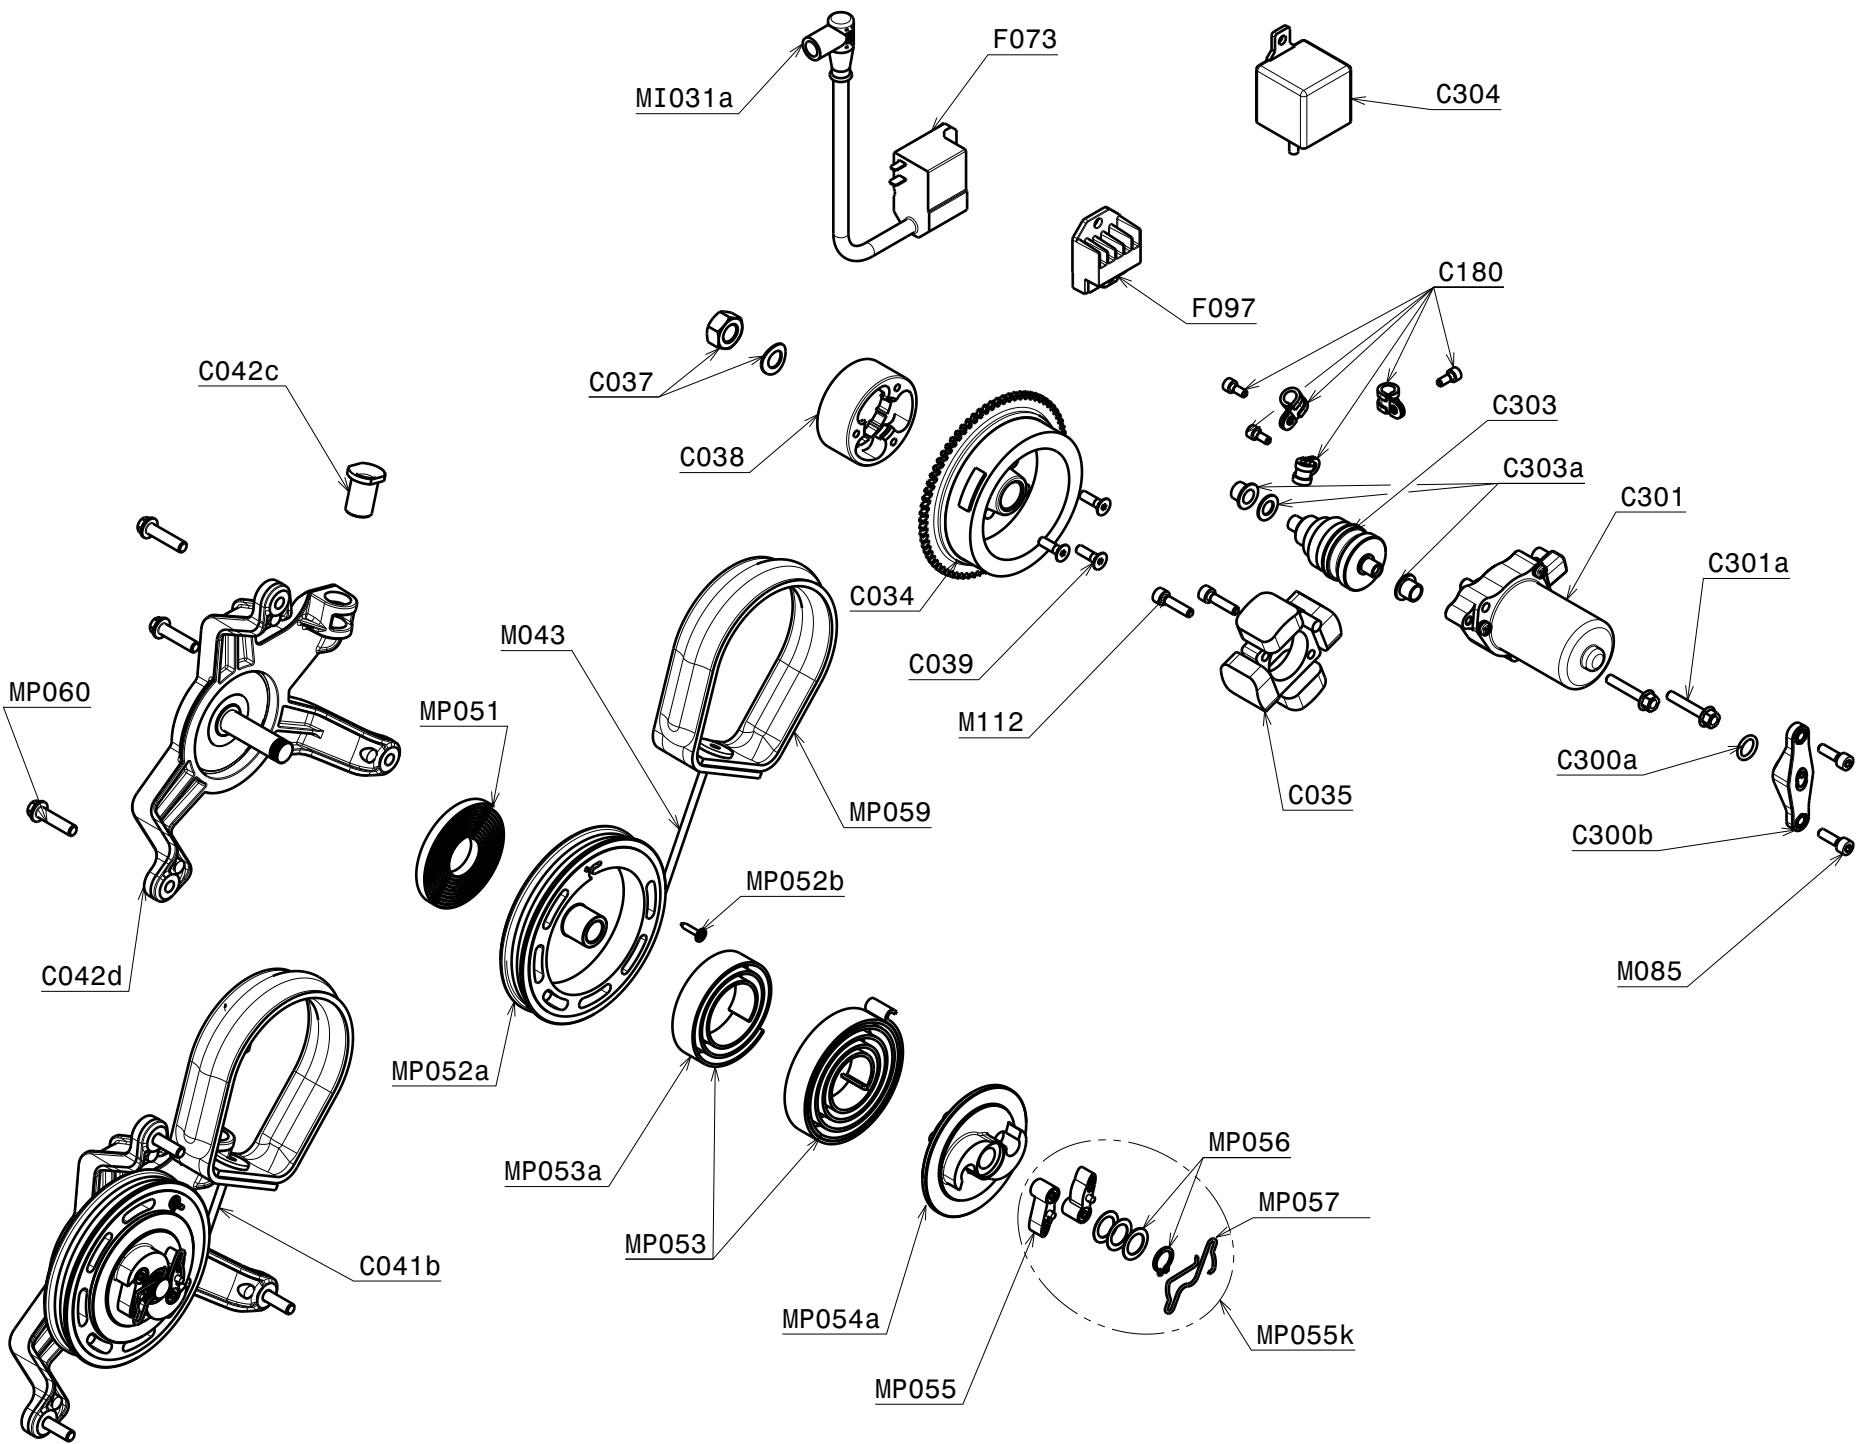

C025
COMPLETE SERIES OF GASKETS AND O-RING

C200: EXHAUST BLACK (WITHOUT SILENCER)
 C200d: COMPLETE EXHAUST BLACK WITH SILENCER 350mm AND ANTIVIBRATION