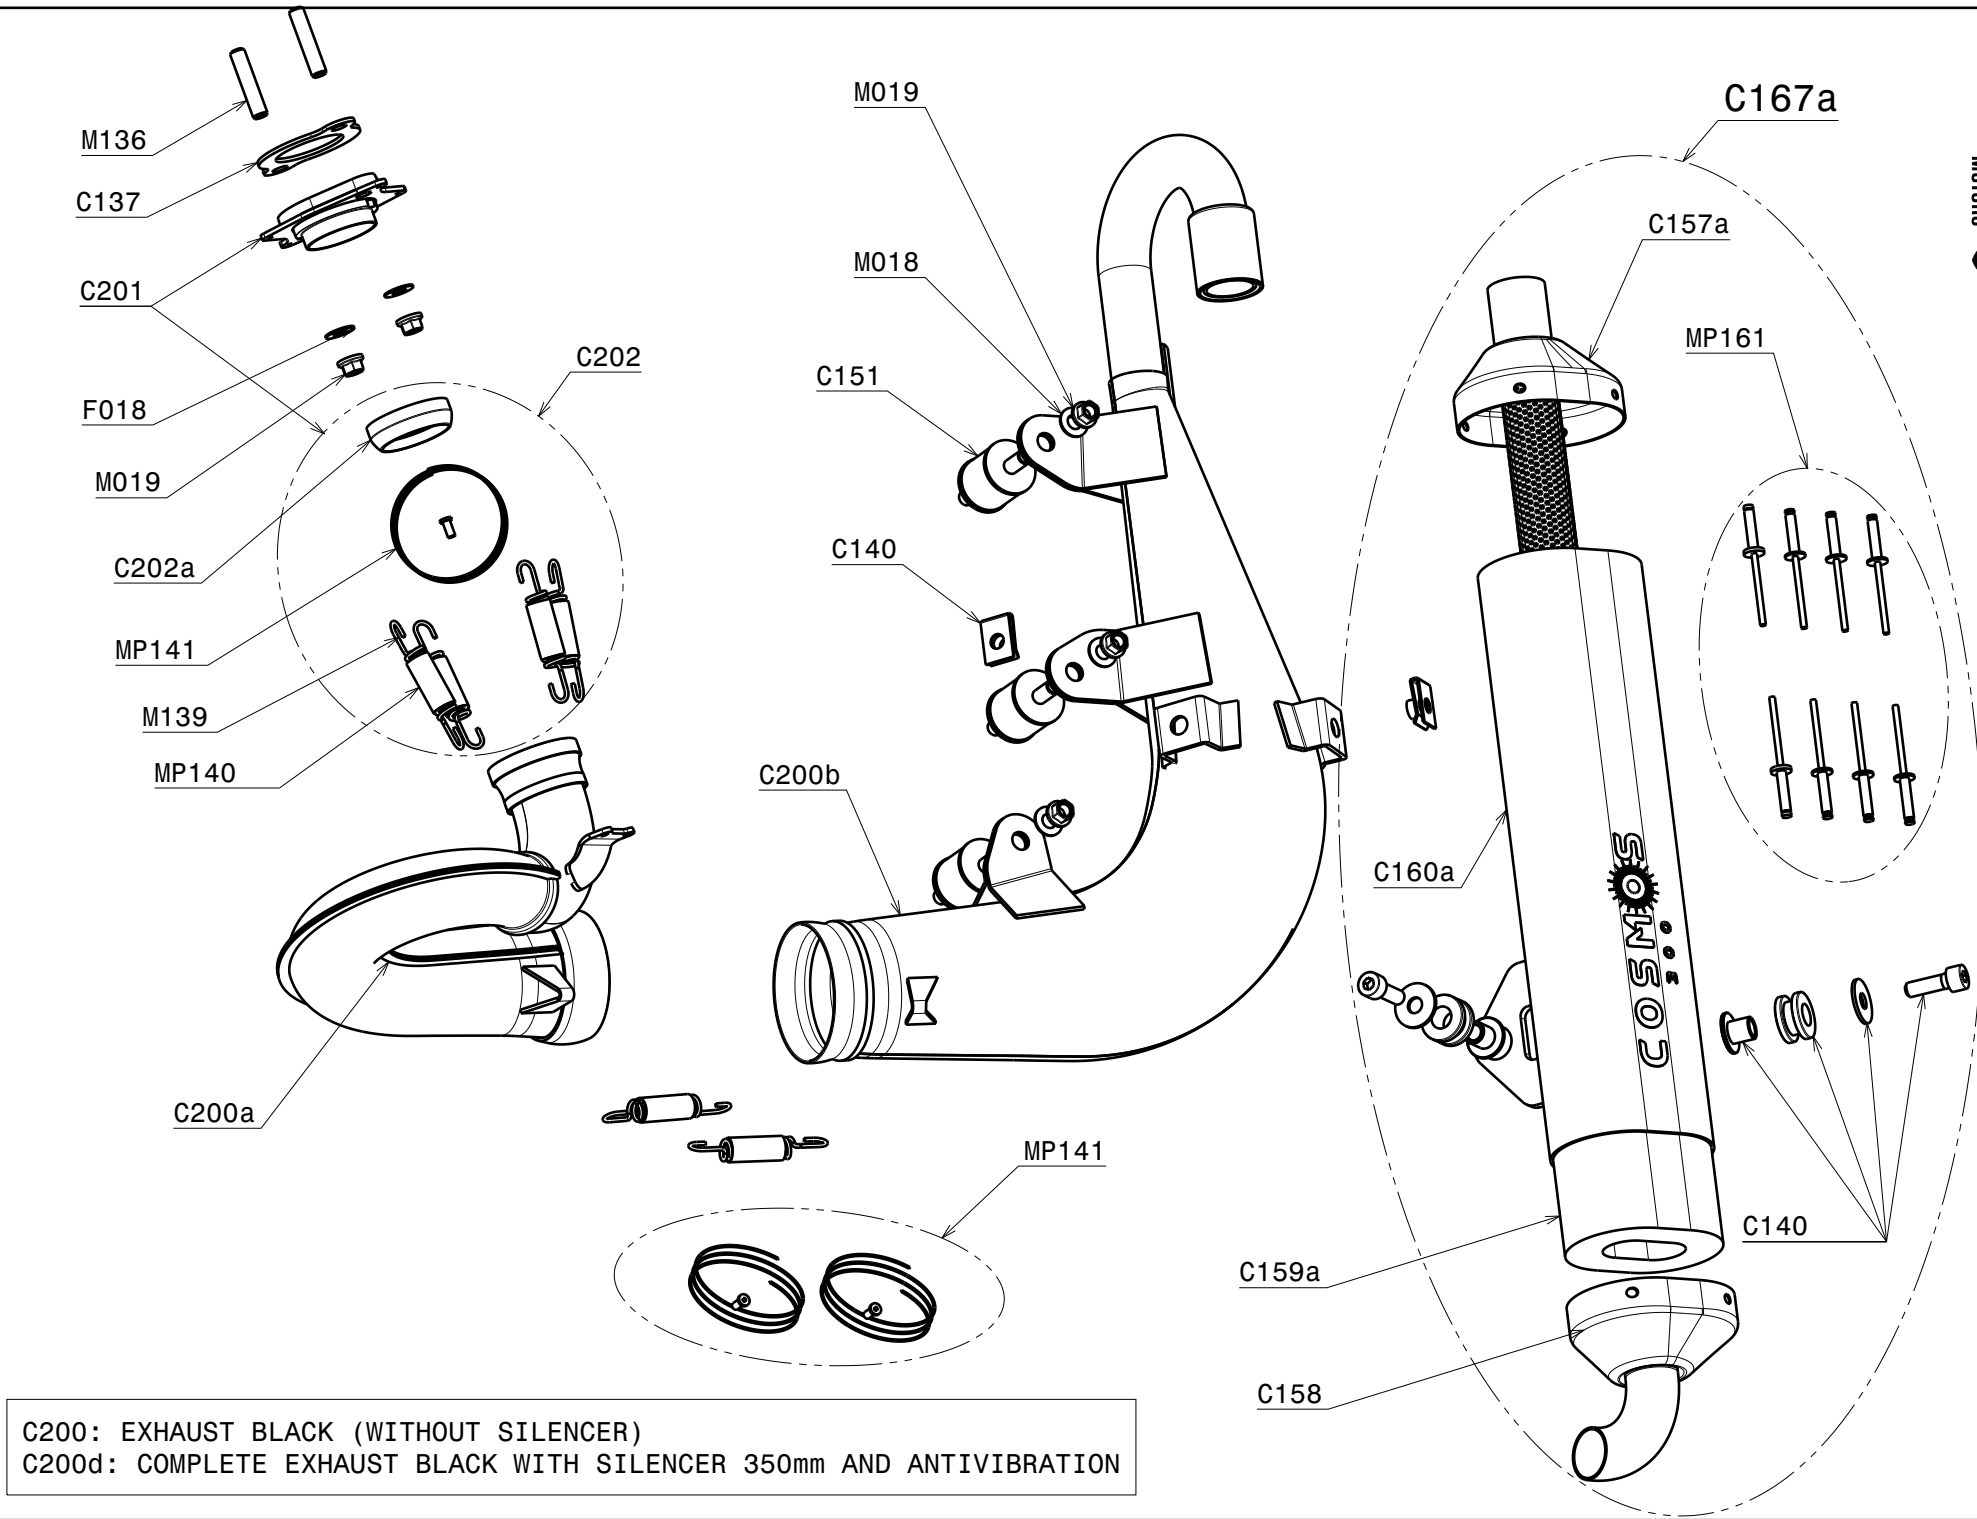

C025
COMPLETE SERIES OF GASKETS AND O-RING

C035
COMPLETE KIT ALL CONNECTORS AND FASTON

C200: EXHAUST BLACK (WITHOUT SILENCER)
 C200d: COMPLETE EXHAUST BLACK WITH SILENCER 350mm AND ANTIVIBRATION