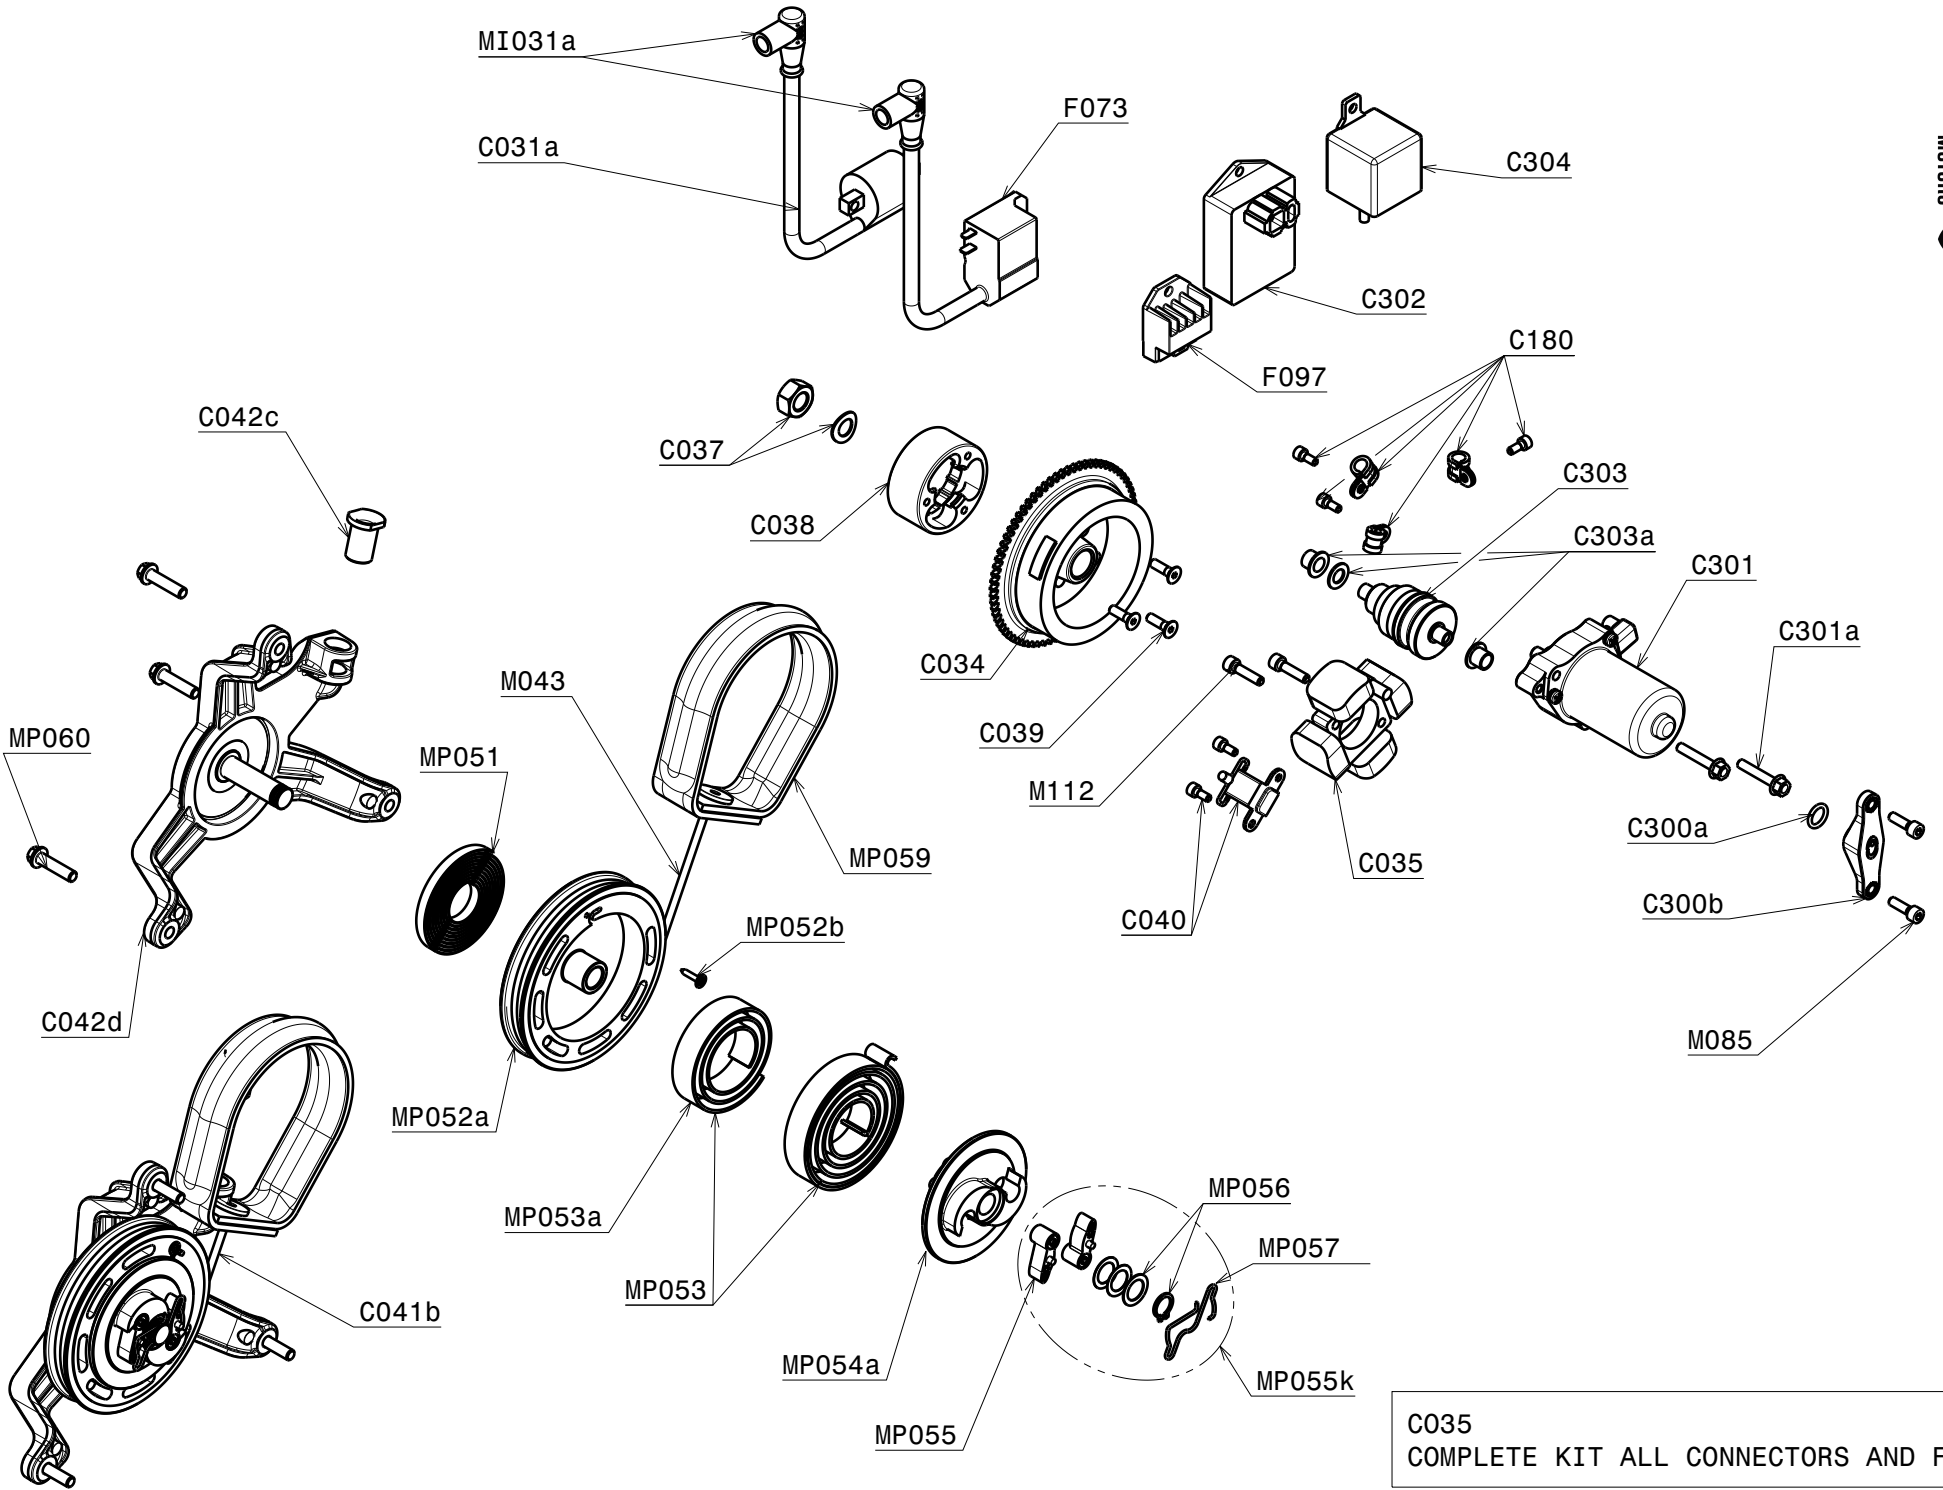

C025
COMPLETE SERIES OF GASKETS AND O-RING

C035
COMPLETE KIT ALL CONNECTORS AND FASTON

C200: EXHAUST BLACK (WITHOUT SILENCER)
 C200d: COMPLETE EXHAUST BLACK WITH SILENCER 350mm AND ANTIVIBRATION