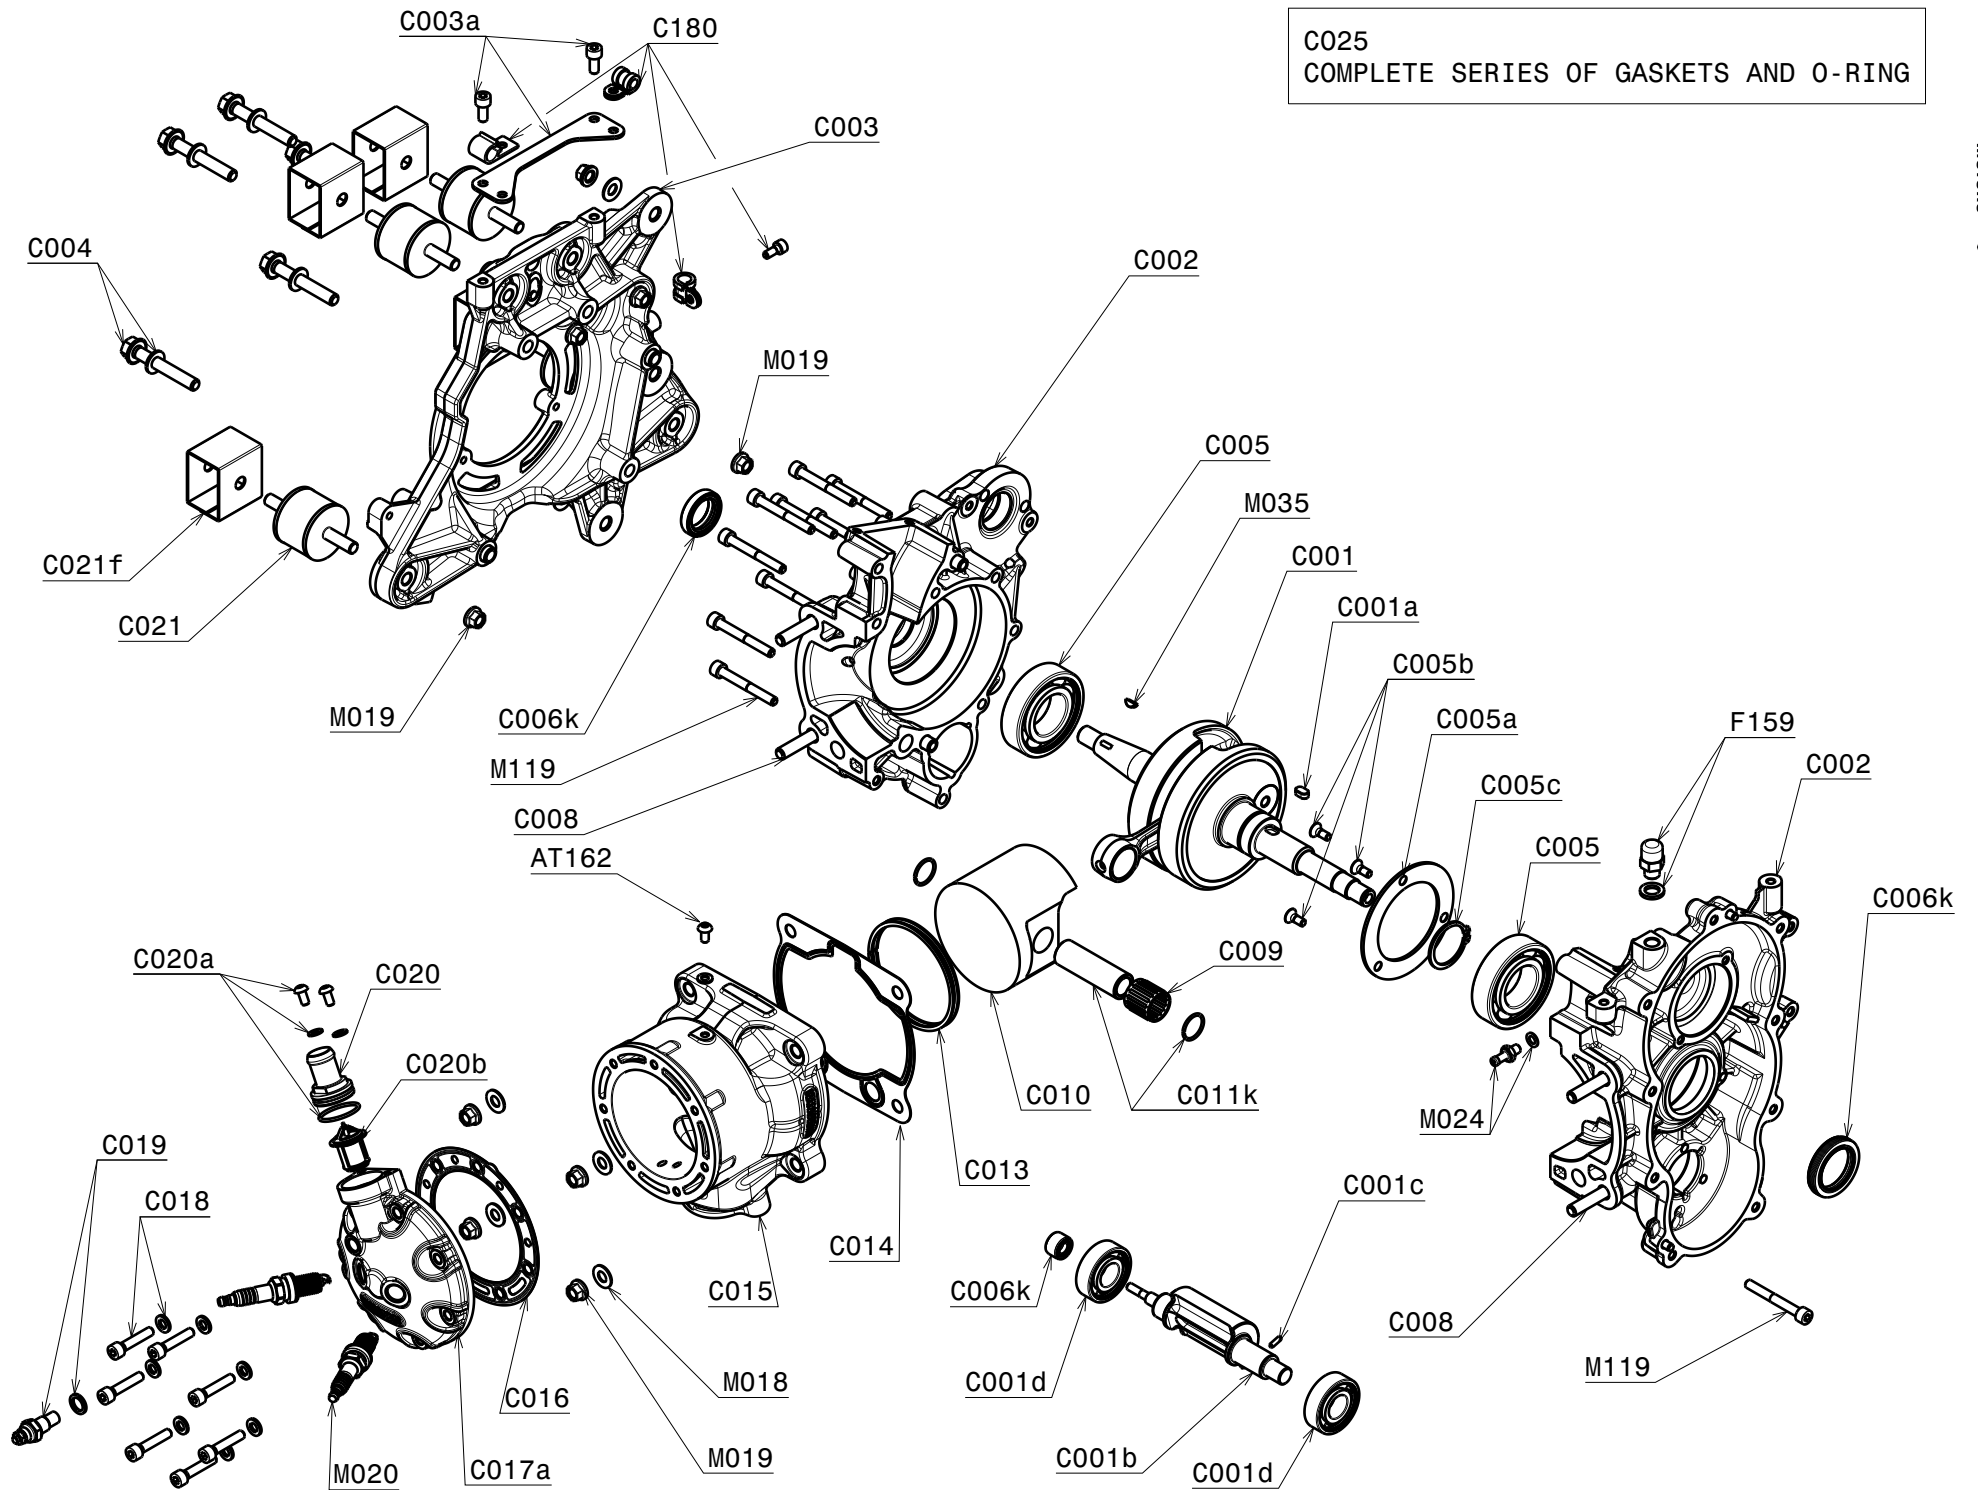

C025
COMPLETE SERIES OF GASKETS AND O-RING

C035
COMPLETE KIT ALL CONNECTORS AND FASTON

C200: EXHAUST BLACK (WITHOUT SILENCER)
 C200d: COMPLETE EXHAUST BLACK WITH SILENCER 350mm AND ANTIVIBRATION