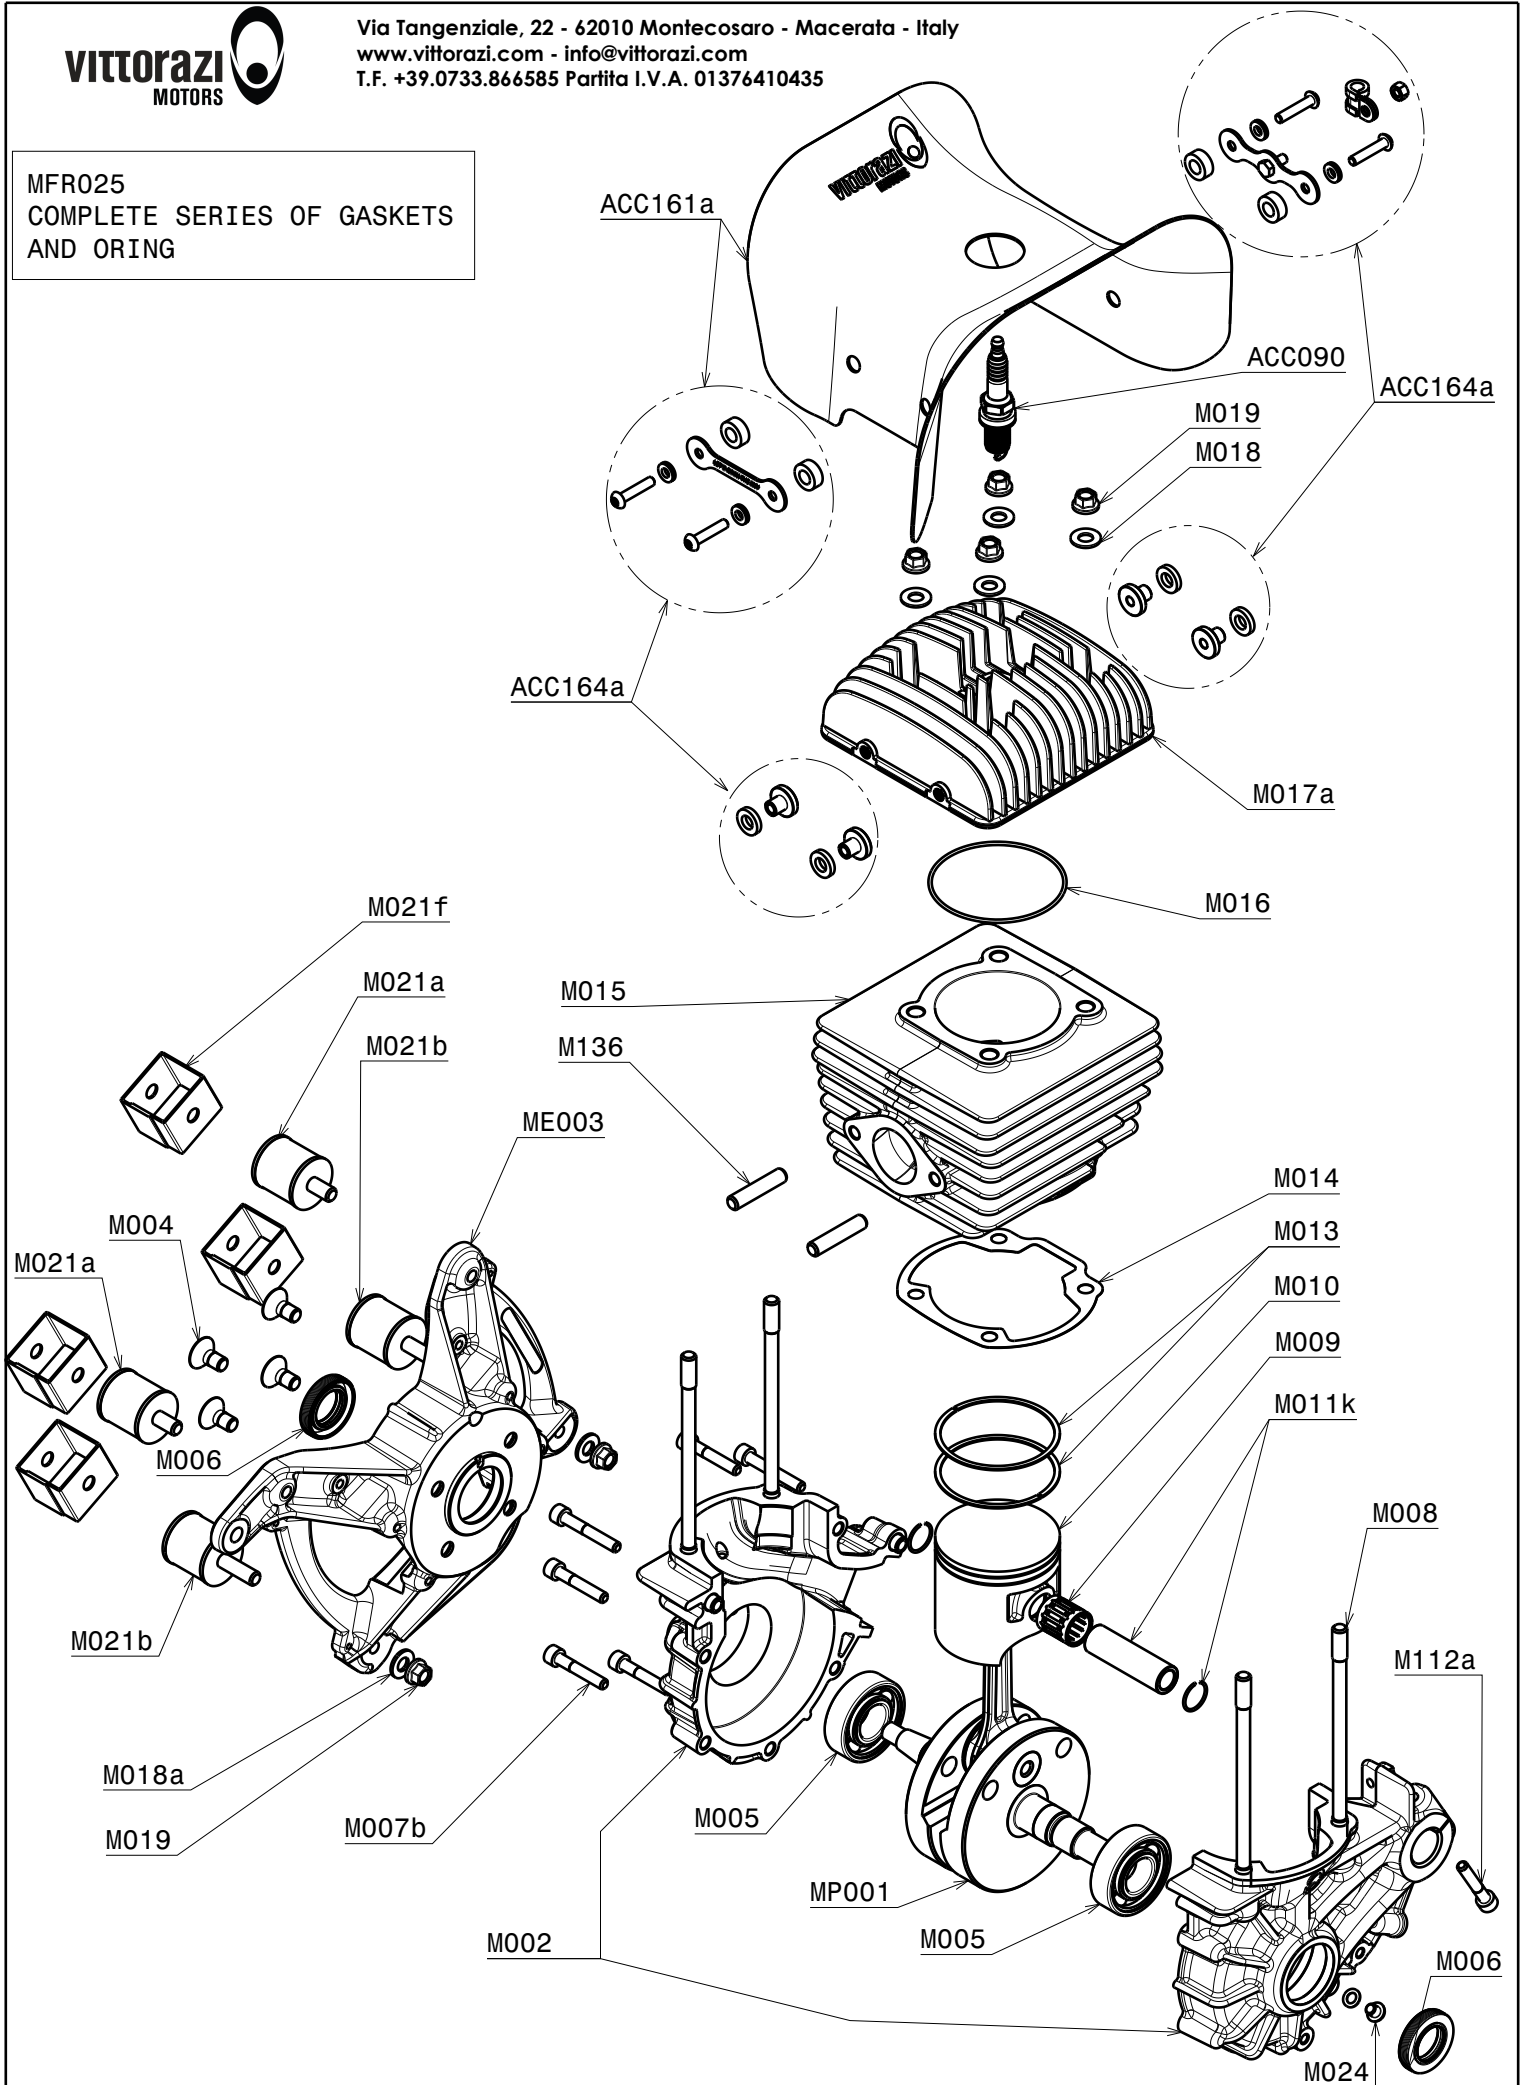

MFR025
COMPLETE SERIES OF GASKETS
AND ORING

ME301b
BENDIX FOR ELECTRIC STARTER GEAR

ME301c
BRUSHES FOR ELECTRIC STARTER GEAR

MI200
EXHAUST BLACK WITH EFI PLATE (WITHOUT SILENCER)

MI200c
COMPLETE EXHAUST BLACK ASSEMBLED WITH SILENCER, EFI PLATE, ANTIVIBRATION MOUNTS

MP167a
COMPLETE SILENCER 350mm ASSEMBLED