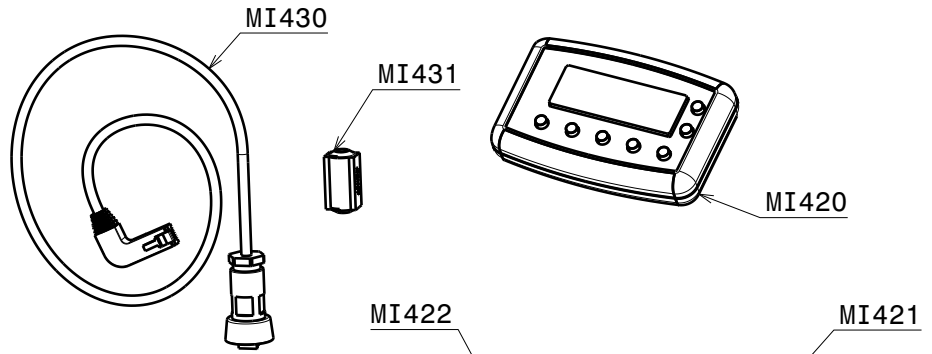

MFR025
COMPLETE SERIES OF GASKETS
AND ORING

ME301b
BENDIX FOR ELECTRIC STARTER GEAR

ME301c
BRUSHES FOR ELECTRIC STARTER GEAR

MI200
EXHAUST BLACK WITH EFI PLATE (WITHOUT SILENCER)

MI200c
COMPLETE EXHAUST BLACK ASSEMBLED WITH SILENCER, EFI PLATE, ANTIVIBRATION MOUNTS

MP167a
COMPLETE SILENCER 350mm ASSEMBLED