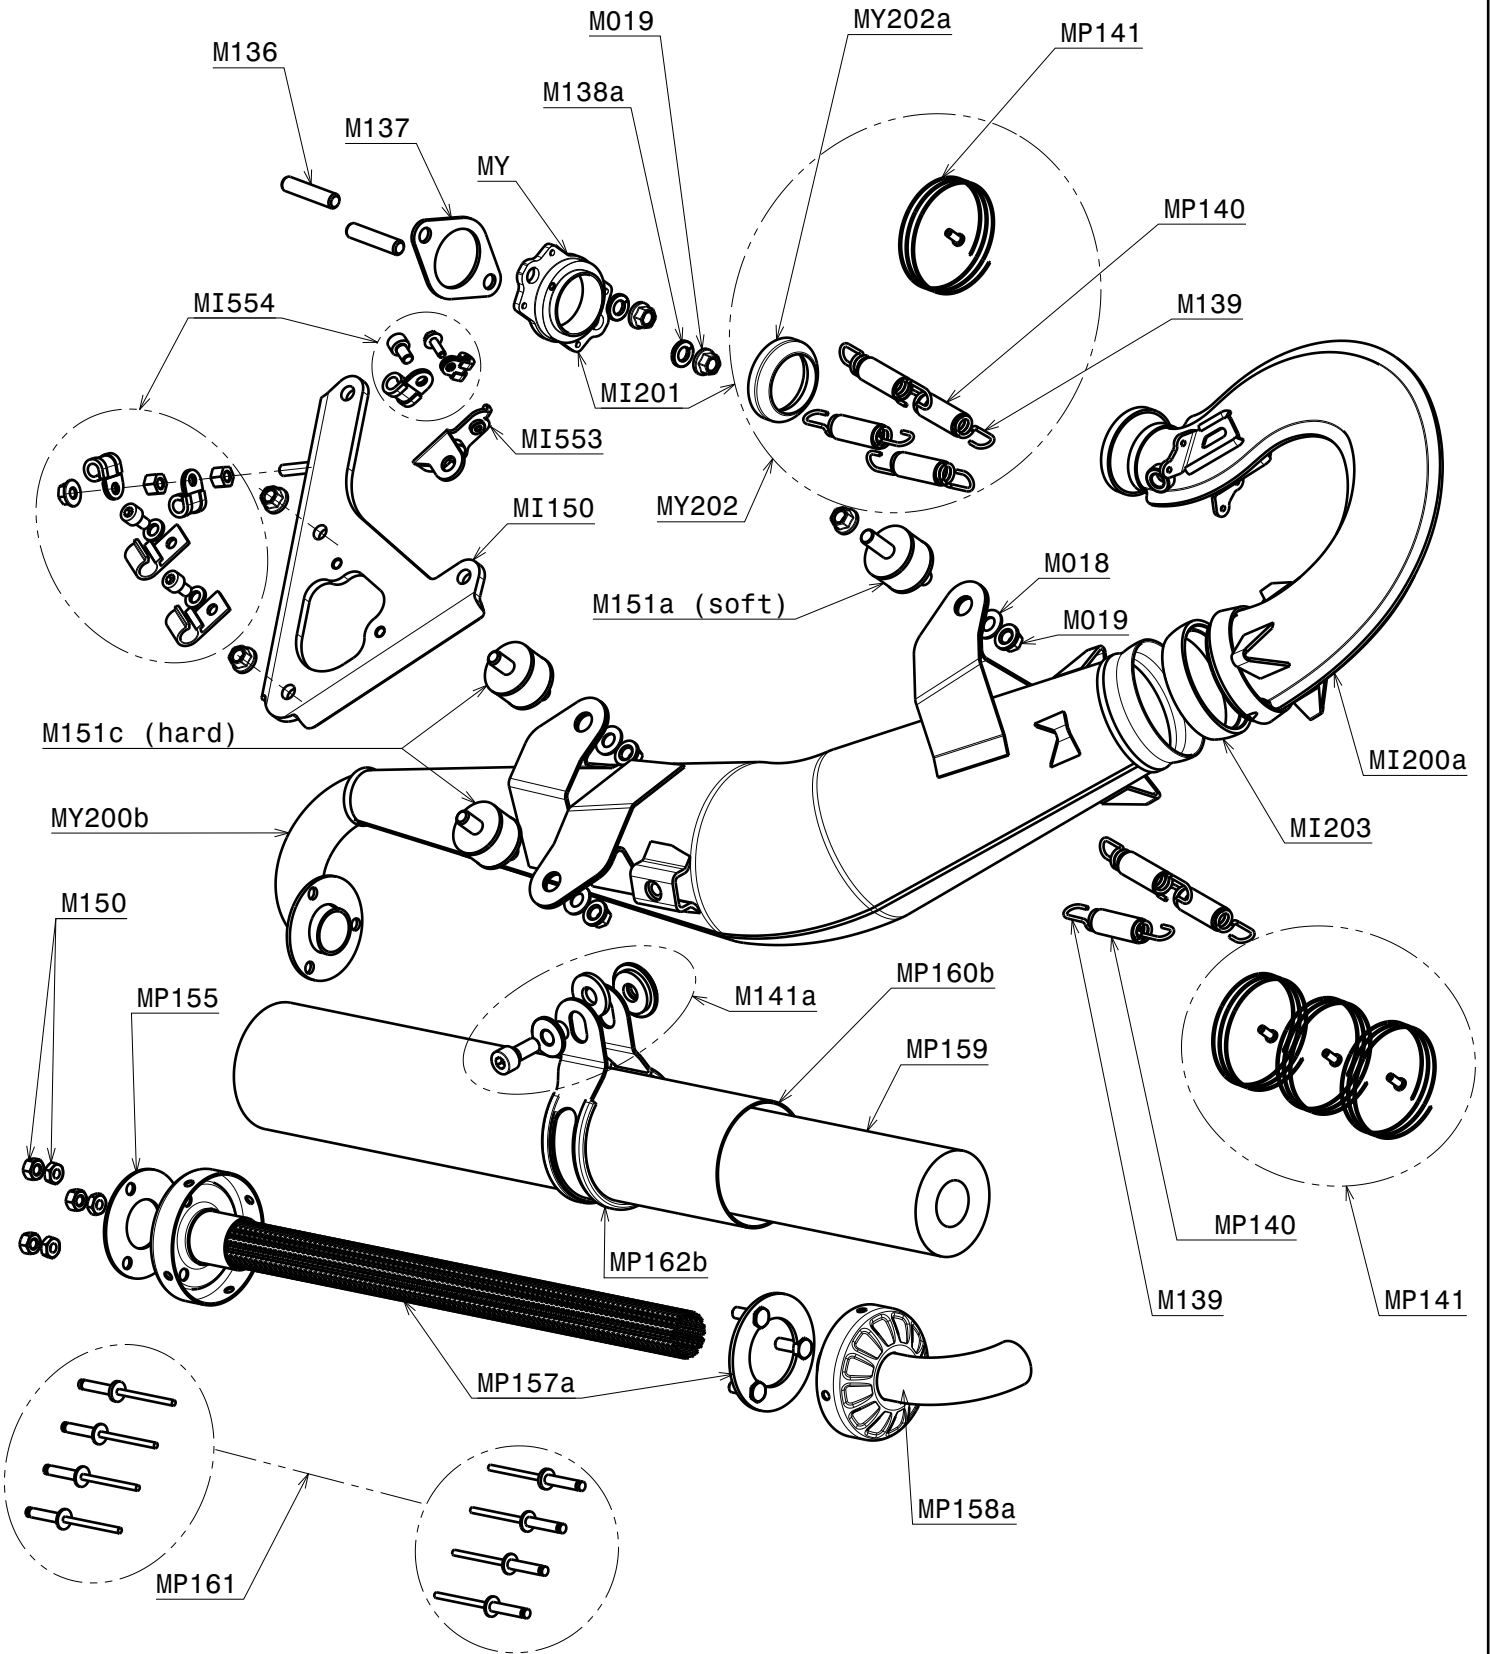

MFR025
COMPLETE SERIES OF GASKETS
AND ORING

ME301b
BENDIX FOR ELECTRIC STARTER GEAR

ME301c
BRUSHES FOR ELECTRIC STARTER GEAR

MI200
EXHAUST BLACK WITH EFI PLATE (WITHOUT SILENCER)

MI200c
COMPLETE EXHAUST BLACK ASSEMBLED WITH SILENCER, EFI PLATE, ANTIVIBRATION MOUNTS

MP167a
COMPLETE SILENCER 350mm ASSEMBLED