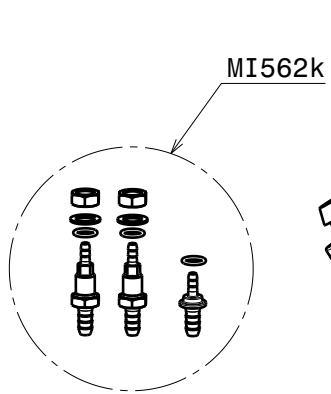

MFR025
COMPLETE SERIES OF GASKETS
AND ORING

ME301b
BENDIX FOR ELECTRIC STARTER GEAR

ME301c
BRUSHES FOR ELECTRIC STARTER GEAR

MI200
EXHAUST BLACK WITH EFI PLATE (WITHOUT SILENCER)

MI200c
COMPLETE EXHAUST BLACK ASSEMBLED WITH SILENCER, EFI PLATE, ANTIVIBRATION MOUNTS

MP167a
COMPLETE SILENCER 350mm ASSEMBLED