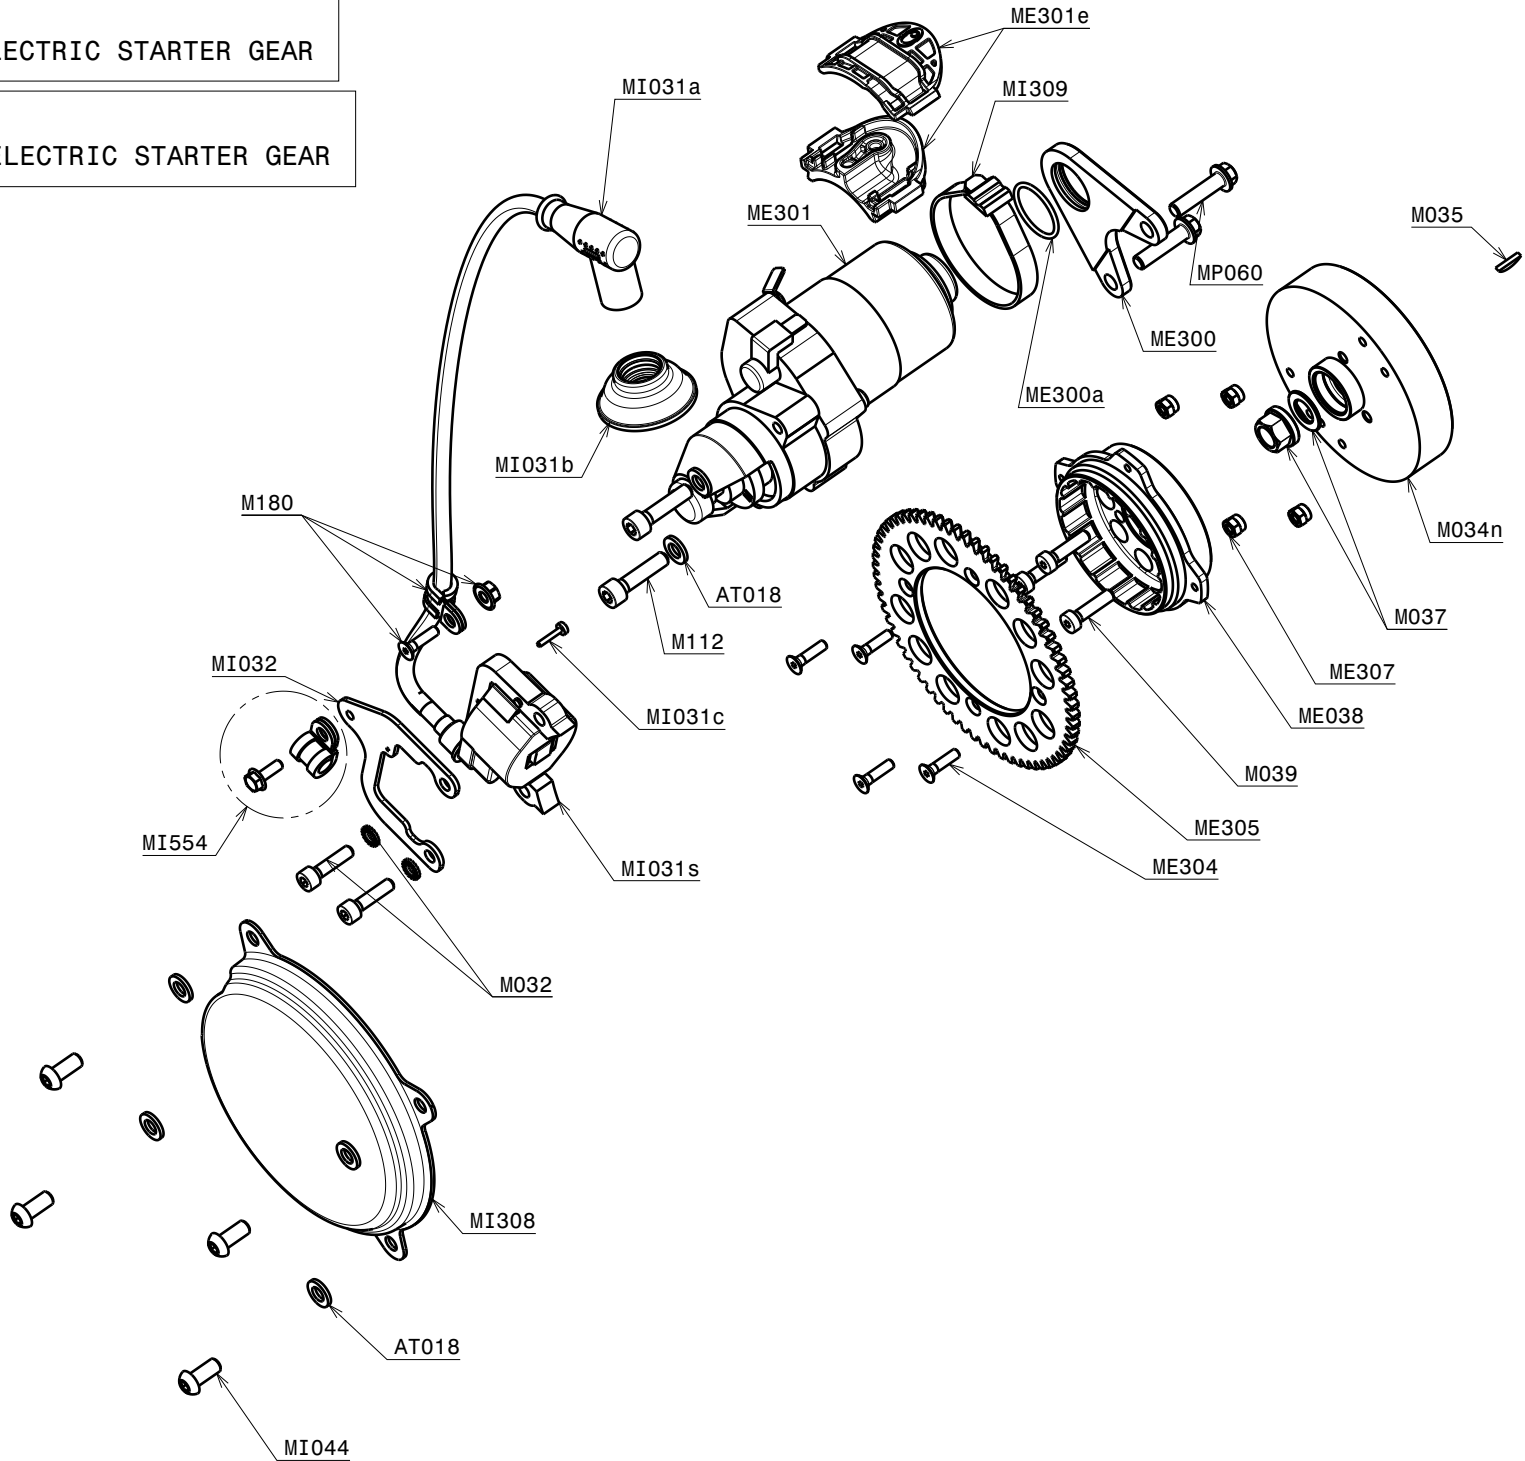

MFR025
COMPLETE SERIES OF GASKETS
AND ORING

ME301b
BENDIX FOR ELECTRIC STARTER GEAR

ME301c
BRUSHES FOR ELECTRIC STARTER GEAR

MI200
EXHAUST BLACK WITH EFI PLATE (WITHOUT SILENCER)

MI200c
COMPLETE EXHAUST BLACK ASSEMBLED WITH SILENCER, EFI PLATE, ANTIVIBRATION MOUNTS

MP167a
COMPLETE SILENCER 350mm ASSEMBLED