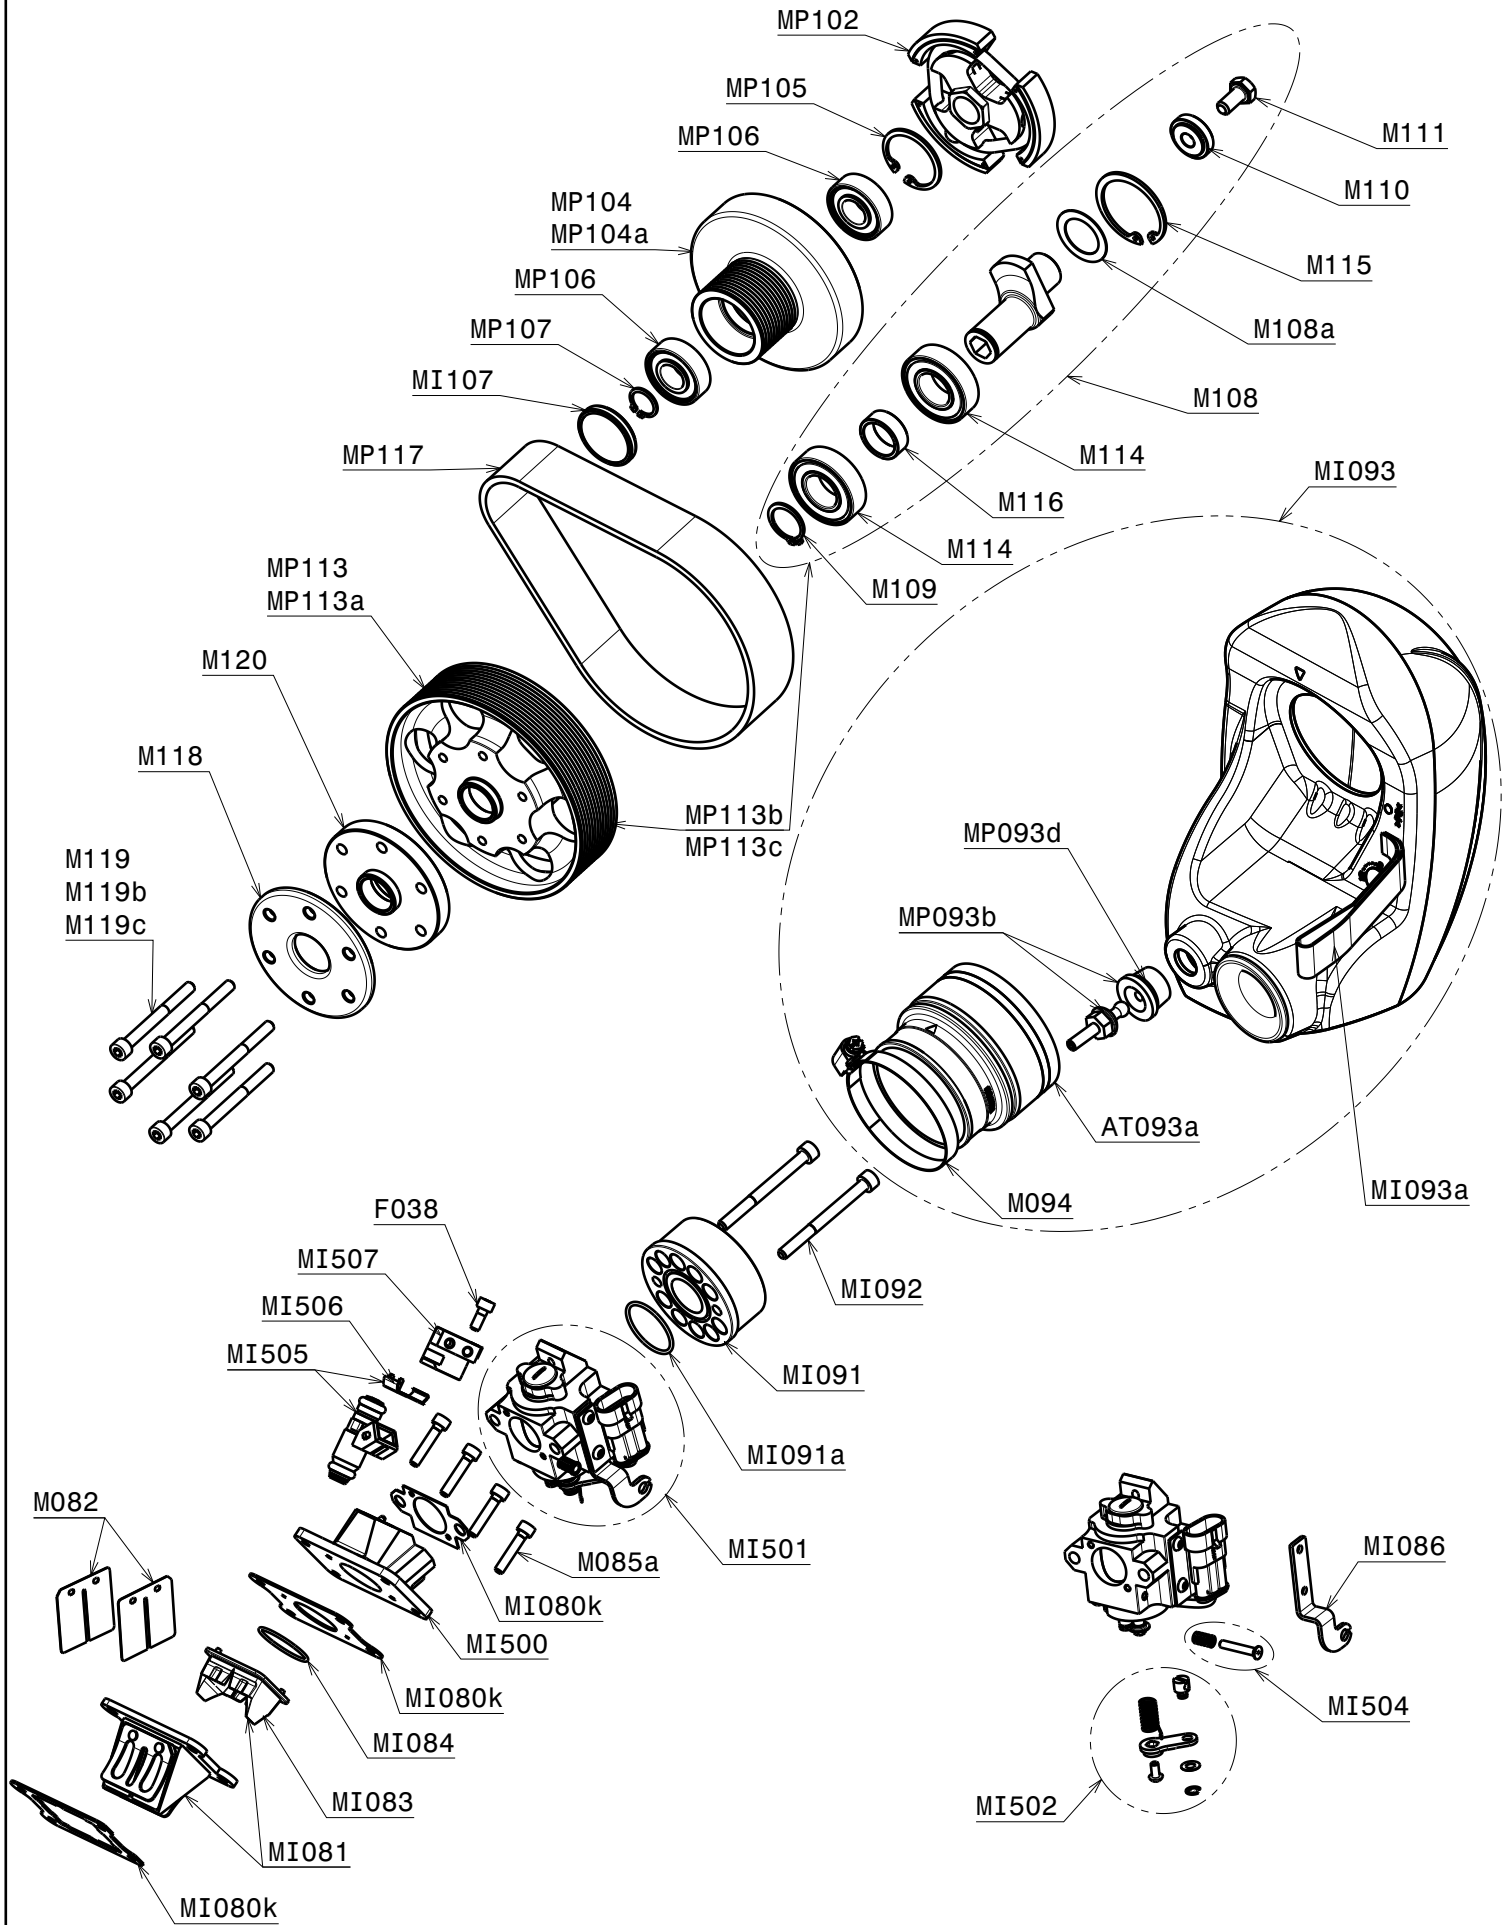

MFR025
COMPLETE SERIES OF GASKETS
AND ORING

ME301b
BENDIX FOR ELECTRIC STARTER GEAR

ME301c
BRUSHES FOR ELECTRIC STARTER GEAR

MI200
EXHAUST BLACK WITH EFI PLATE (WITHOUT SILENCER)

MI200c
COMPLETE EXHAUST BLACK ASSEMBLED WITH SILENCER, EFI PLATE, ANTIVIBRATION MOUNTS

MP167a
COMPLETE SILENCER 350mm ASSEMBLED