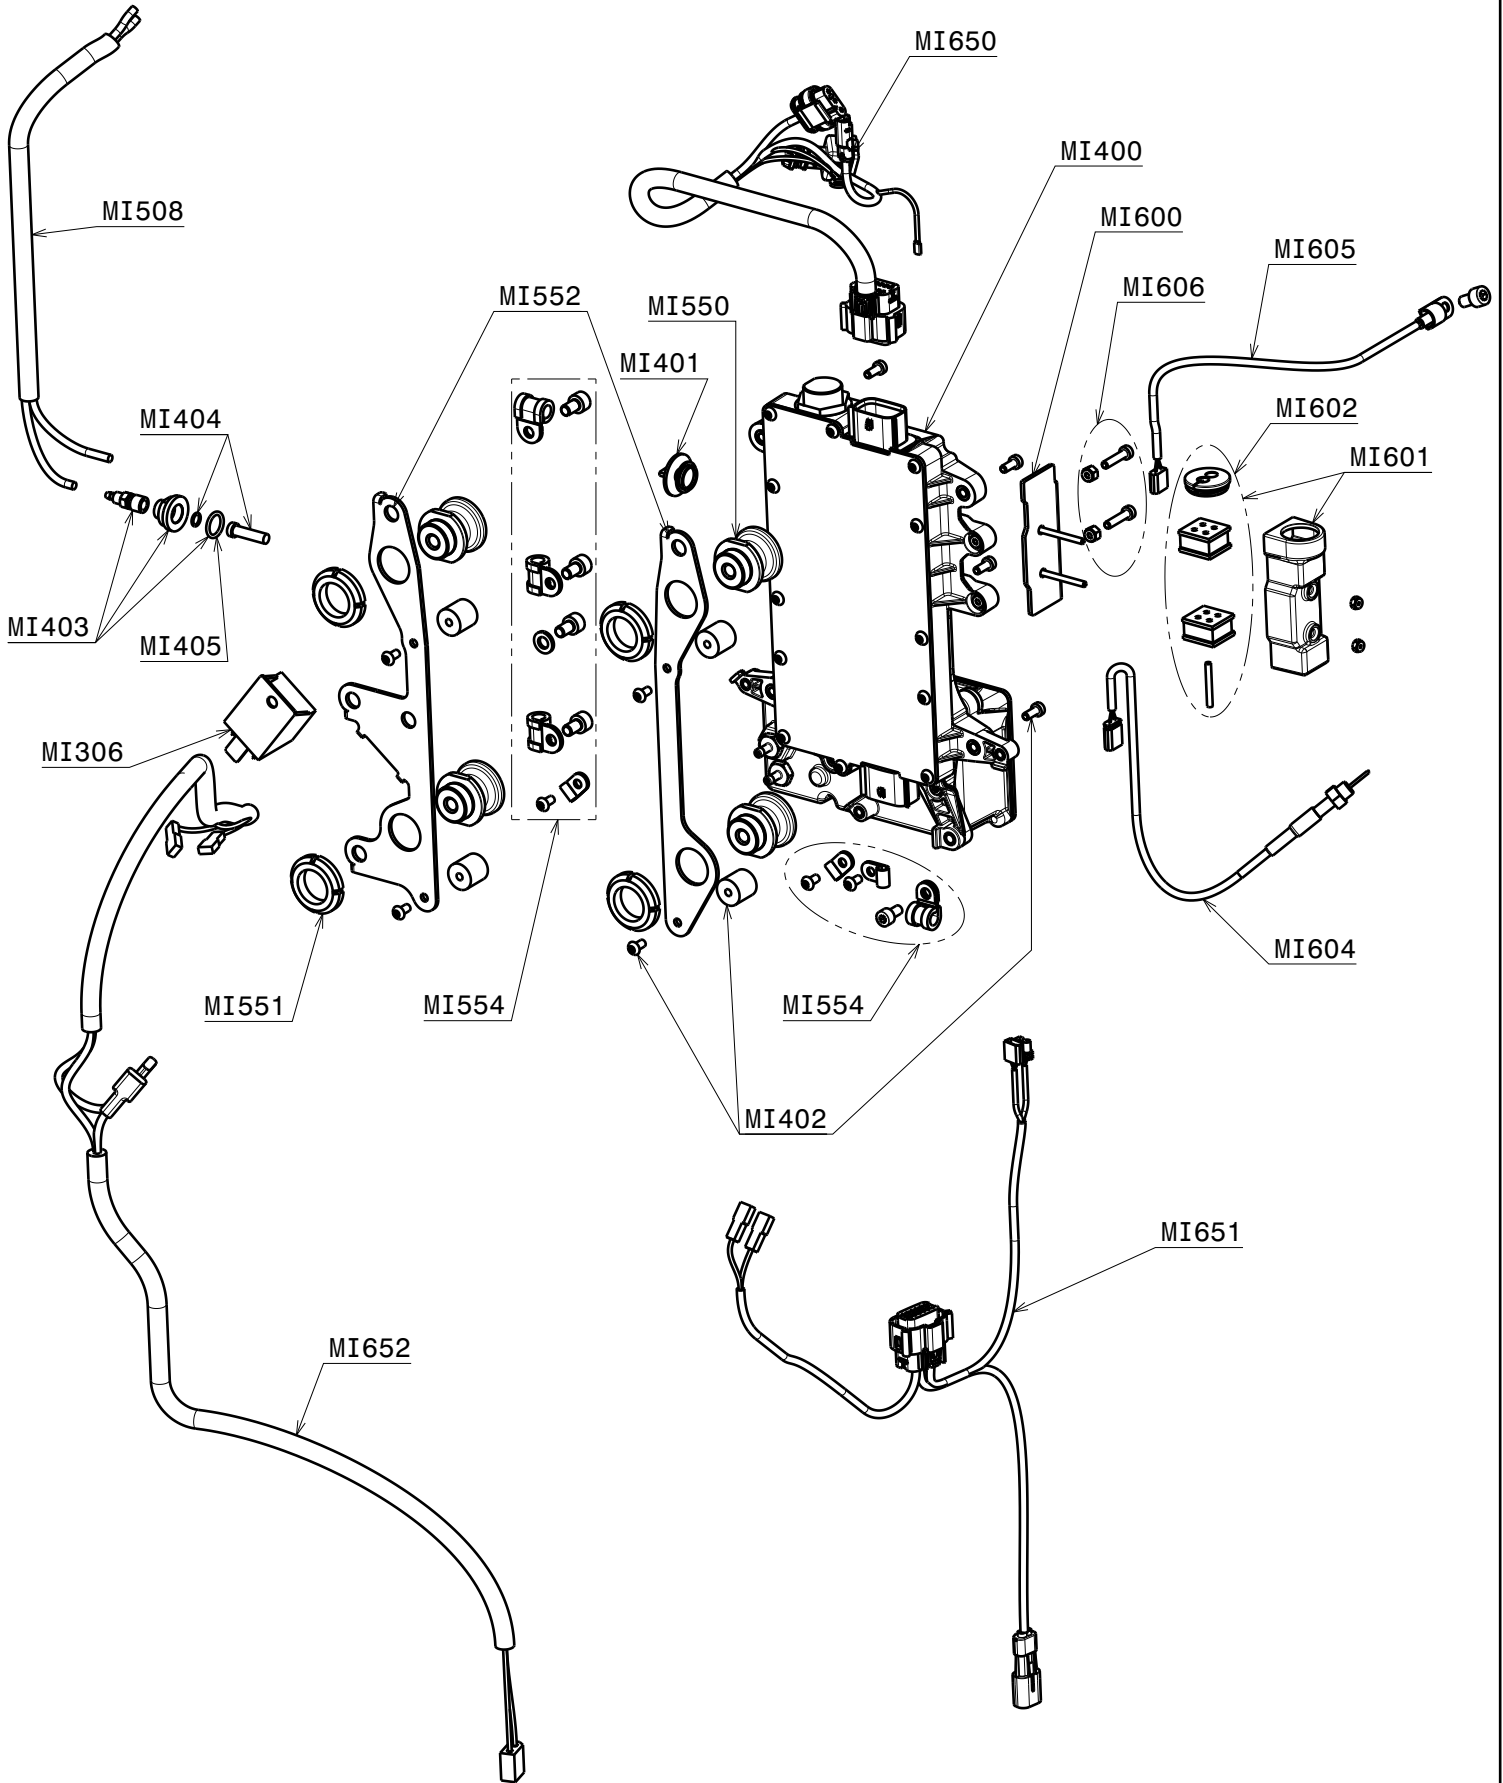

MFR025
COMPLETE SERIES OF GASKETS
AND ORING

ME301b
BENDIX FOR ELECTRIC STARTER GEAR

ME301c
BRUSHES FOR ELECTRIC STARTER GEAR

MI200
EXHAUST BLACK WITH EFI PLATE (WITHOUT SILENCER)

MI200c
COMPLETE EXHAUST BLACK ASSEMBLED WITH SILENCER, EFI PLATE, ANTIVIBRATION MOUNTS

MP167a
COMPLETE SILENCER 350mm ASSEMBLED