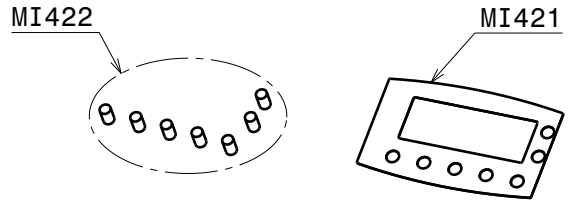

MFR025
COMPLETE SERIES OF GASKETS
AND ORING

ME301b
BENDIX FOR ELECTRIC STARTER GEAR

ME301c
BRUSHES FOR ELECTRIC STARTER GEAR

MI200
EXHAUST BLACK WITH EFI PLATE (WITHOUT SILENCER)

MI200c
COMPLETE EXHAUST BLACK ASSEMBLED WITH SILENCER, EFI PLATE, ANTIVIBRATION MOUNTS

MP167a
COMPLETE SILENCER 350mm ASSEMBLED