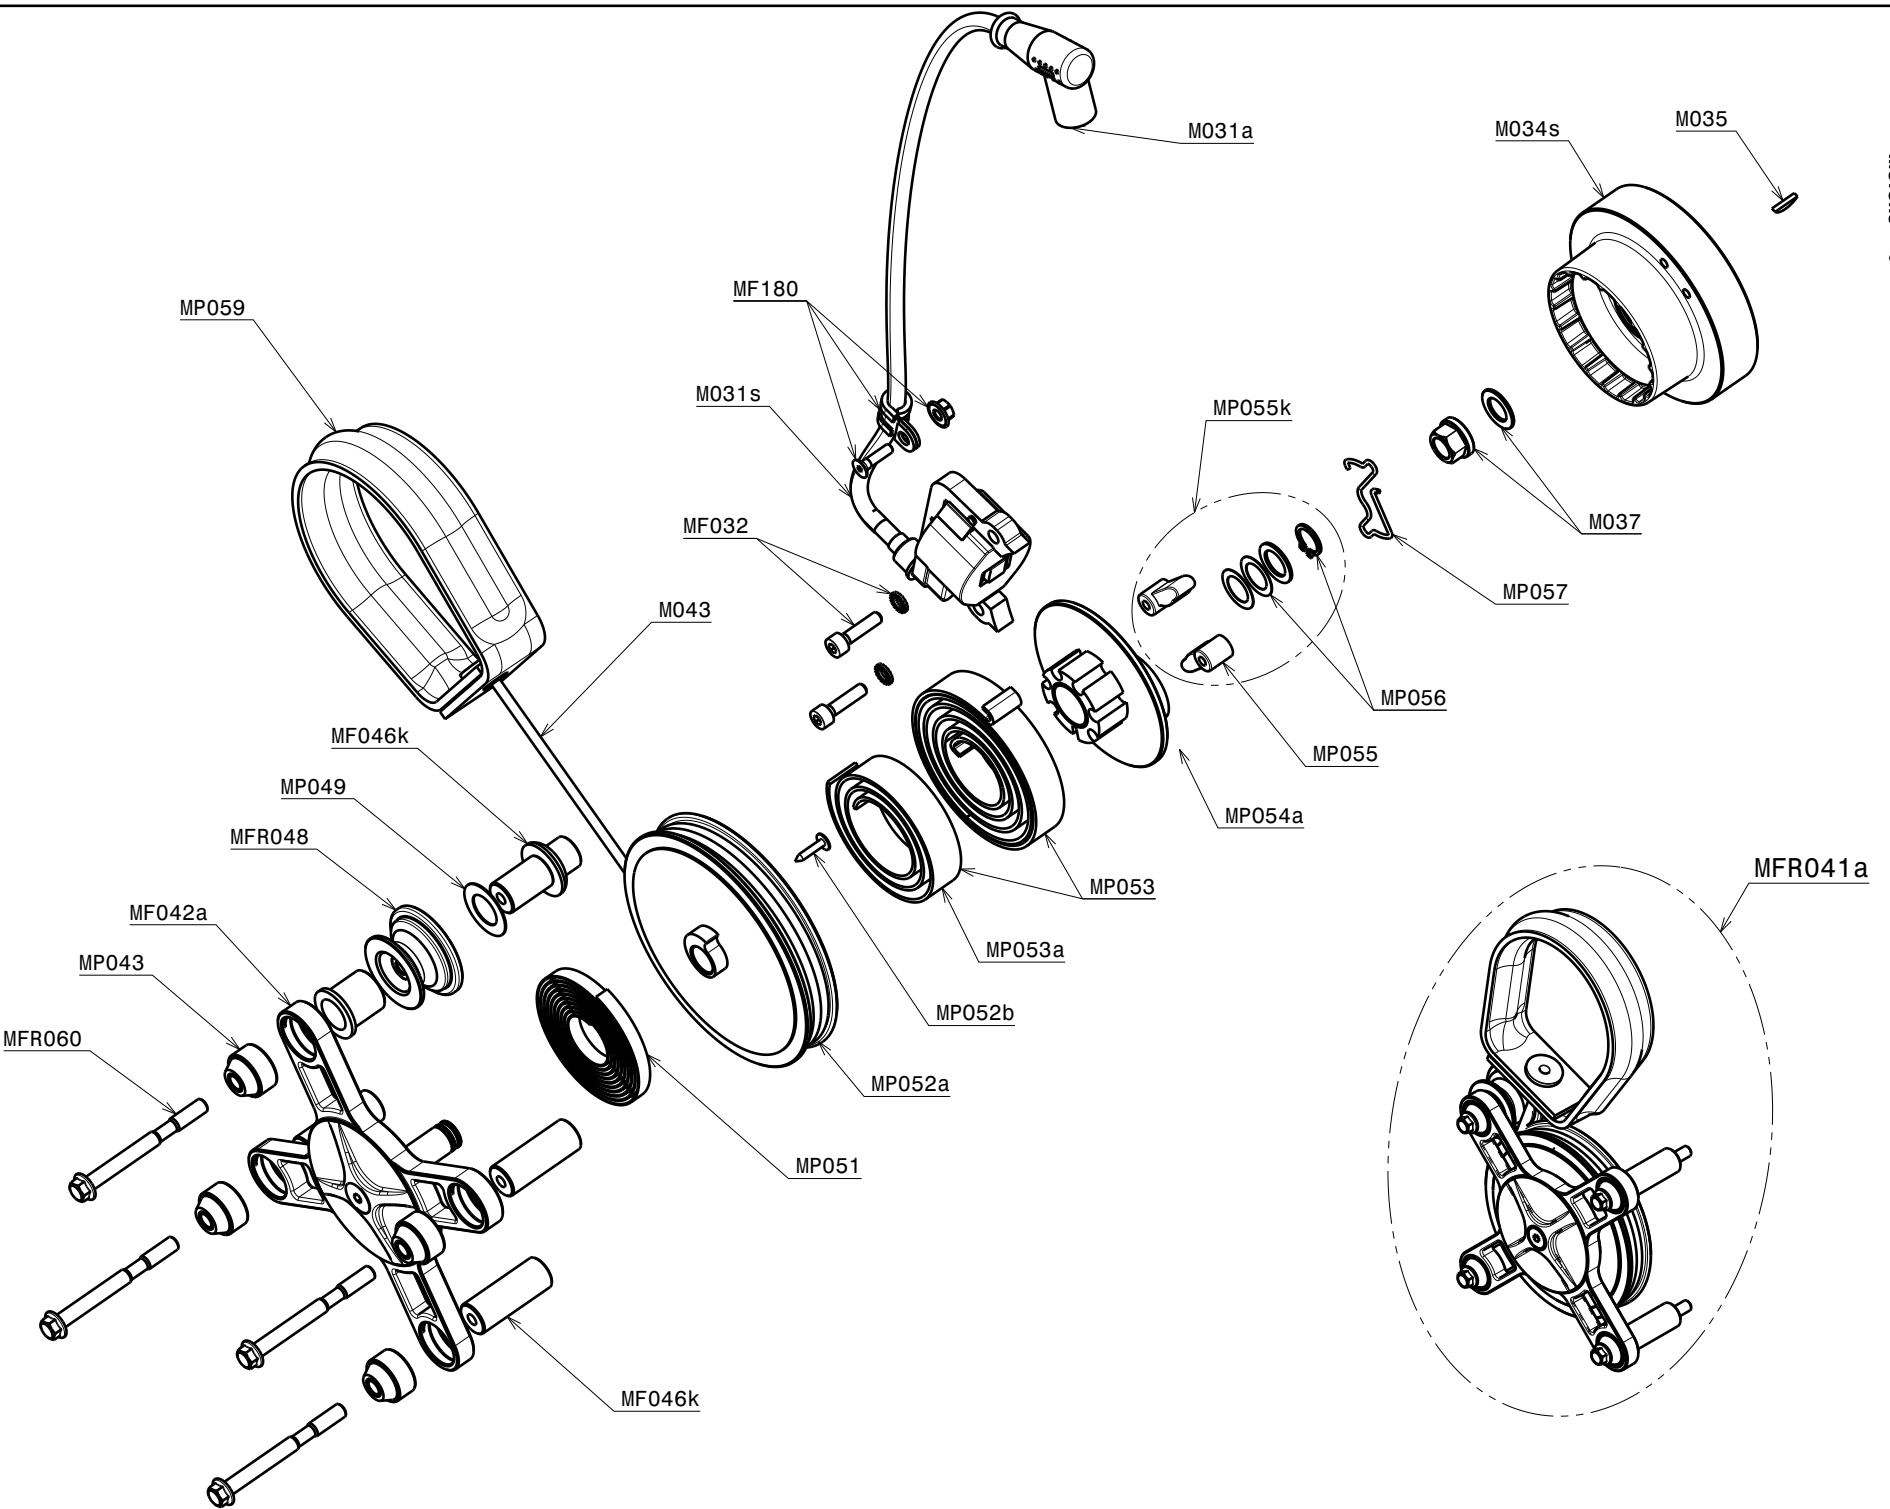

MFR025
COMPLETE SERIES OF GASKETS
AND ORING

MFR200d
EXHAUST CHROMED FACTORY-R (WITHOUT CARBON PLATE AND SILENCER)

MFR200f
COMPLETE EXHAUST CHROMED FACTORY-R ASSEMBLED WITH SILENCER, PLATE, ANTIVIBRATION MOUNTS

MF167a
COMPLETE SILENCER 300mm ASSEMBLED