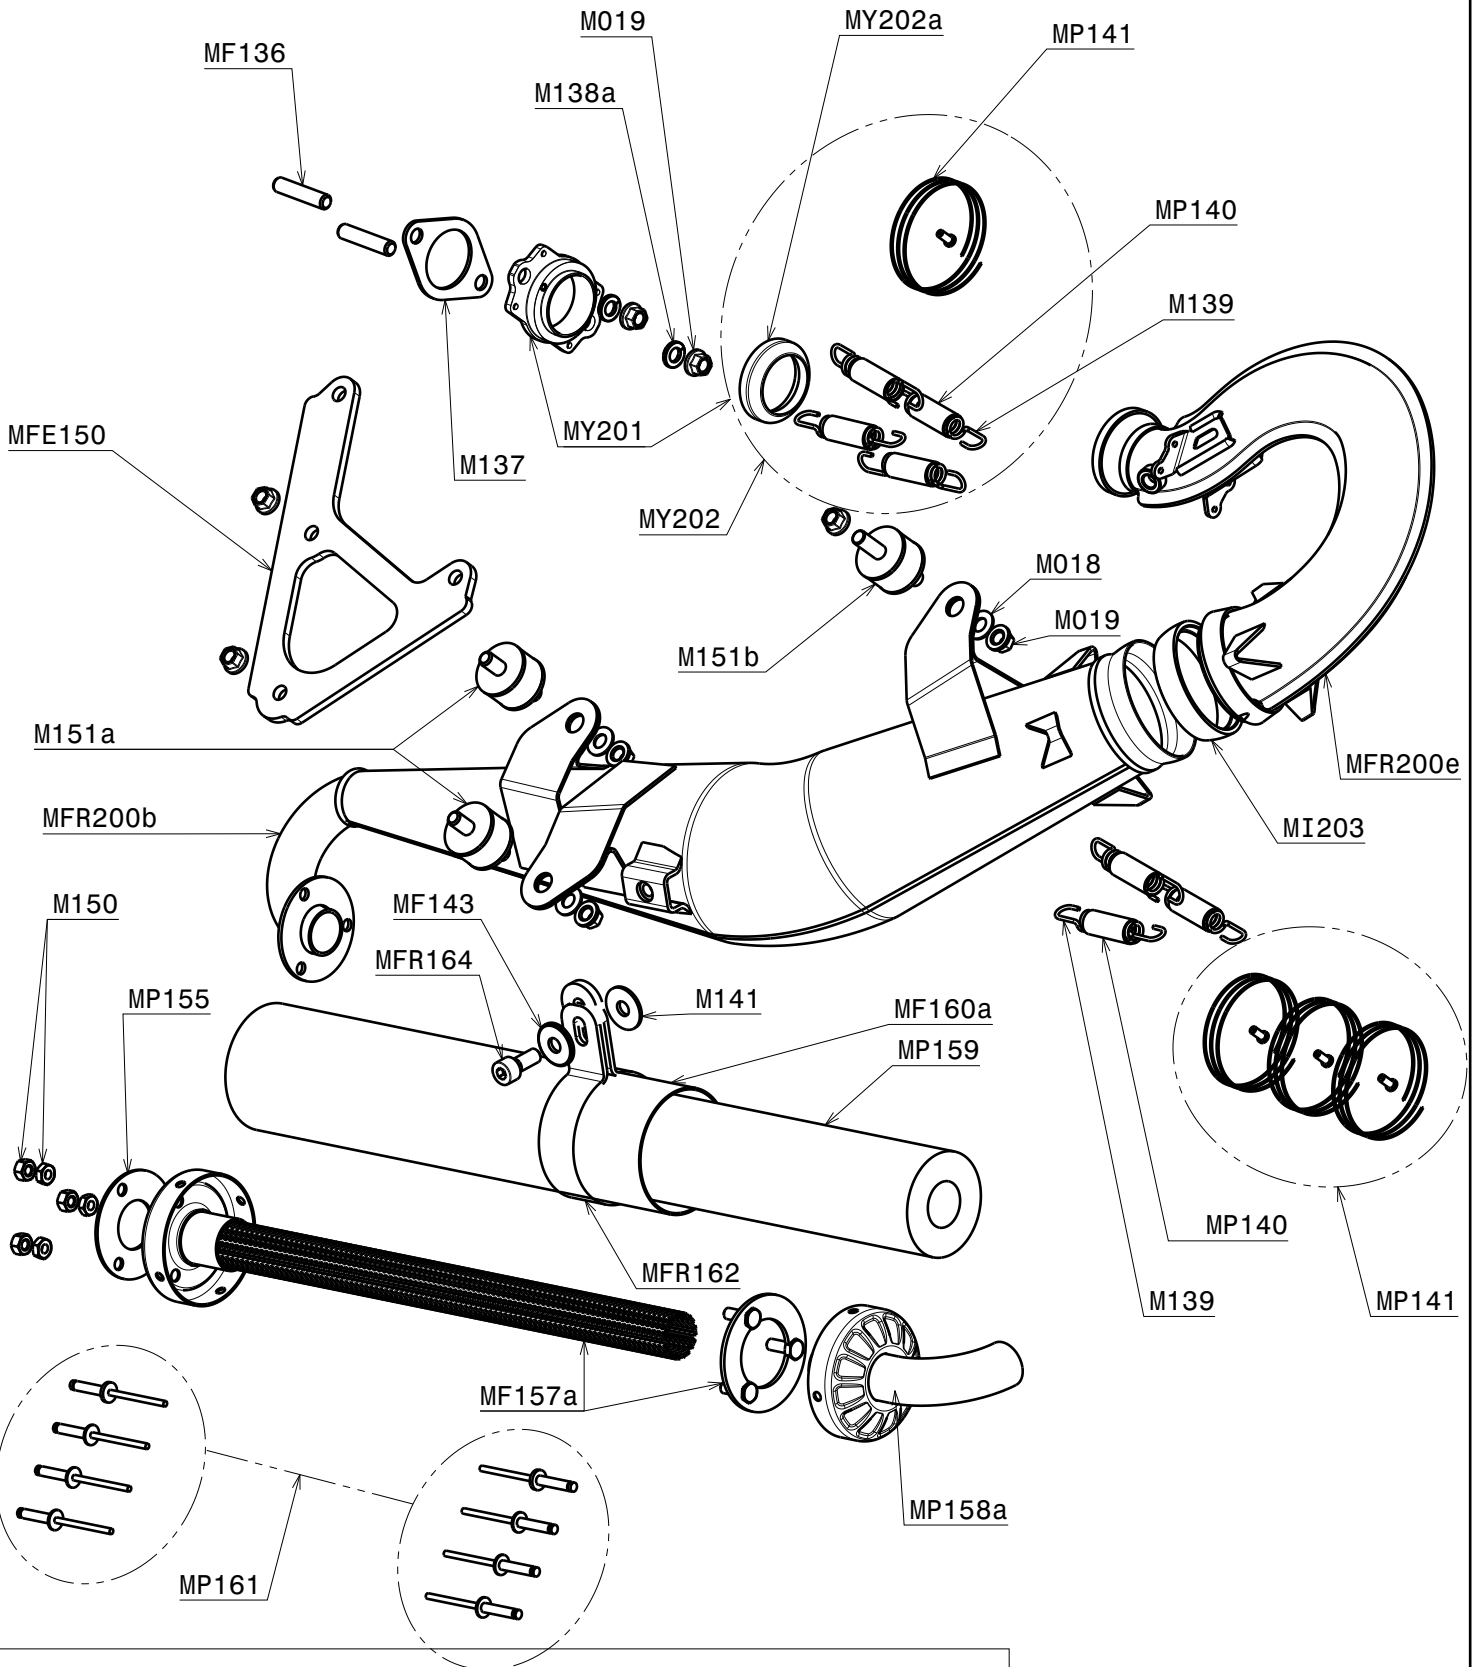

MFR025
COMPLETE SERIES OF GASKETS
AND ORING

MFR200d
EXHAUST CHROMED FACTORY-R (WITHOUT CARBON PLATE AND SILENCER)

MFR200f
COMPLETE EXHAUST CHROMED FACTORY-R ASSEMBLED WITH SILENCER, PLATE, ANTIVIBRATION MOUNTS

MF167a
COMPLETE SILENCER 300mm ASSEMBLED