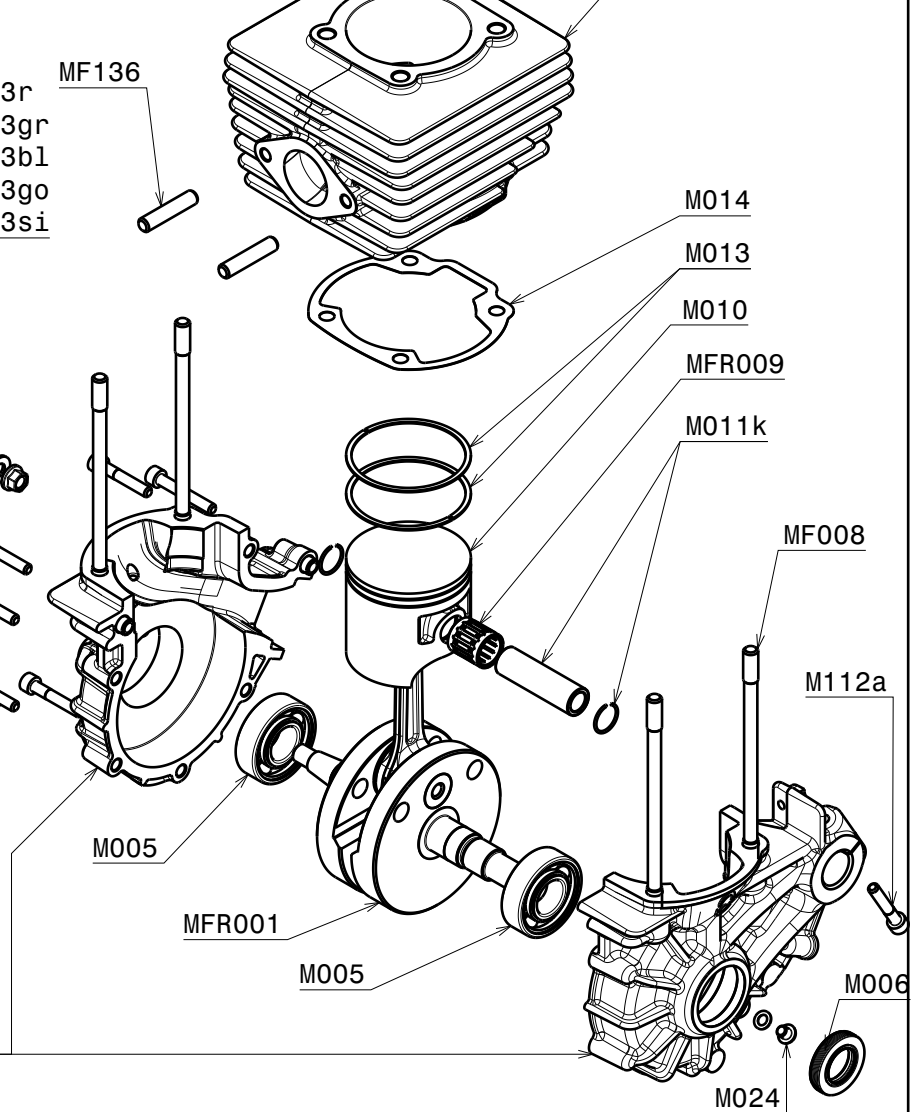

MFR025
COMPLETE SERIES OF GASKETS
AND ORING

MFR200d
EXHAUST CHROMED FACTORY-R (WITHOUT CARBON PLATE AND SILENCER)

MFR200f
COMPLETE EXHAUST CHROMED FACTORY-R ASSEMBLED WITH SILENCER, PLATE, ANTIVIBRATION MOUNTS

MF167a
COMPLETE SILENCER 300mm ASSEMBLED