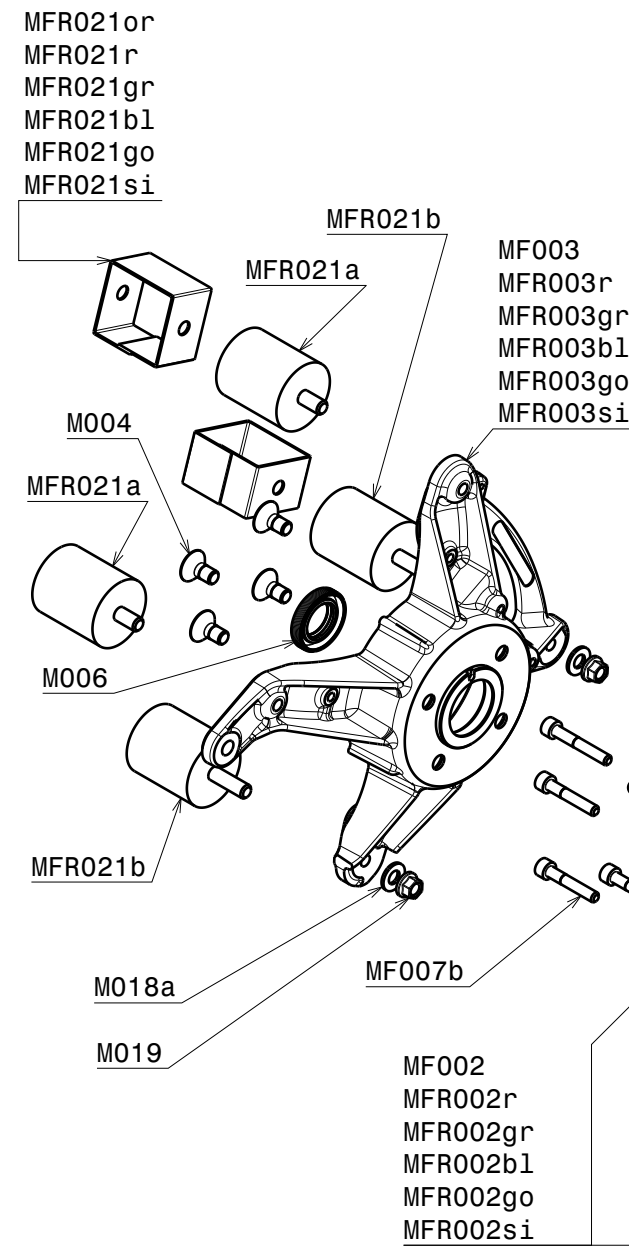

MFR025
COMPLETE SERIES OF GASKETS
AND ORING

MFR200d
EXHAUST CHROMED FACTORY-R (WITHOUT CARBON PLATE AND SILENCER)

MFR200f
COMPLETE EXHAUST CHROMED FACTORY-R ASSEMBLED WITH SILENCER, PLATE, ANTIVIBRATION MOUNTS

MF167a
COMPLETE SILENCER 300mm ASSEMBLED