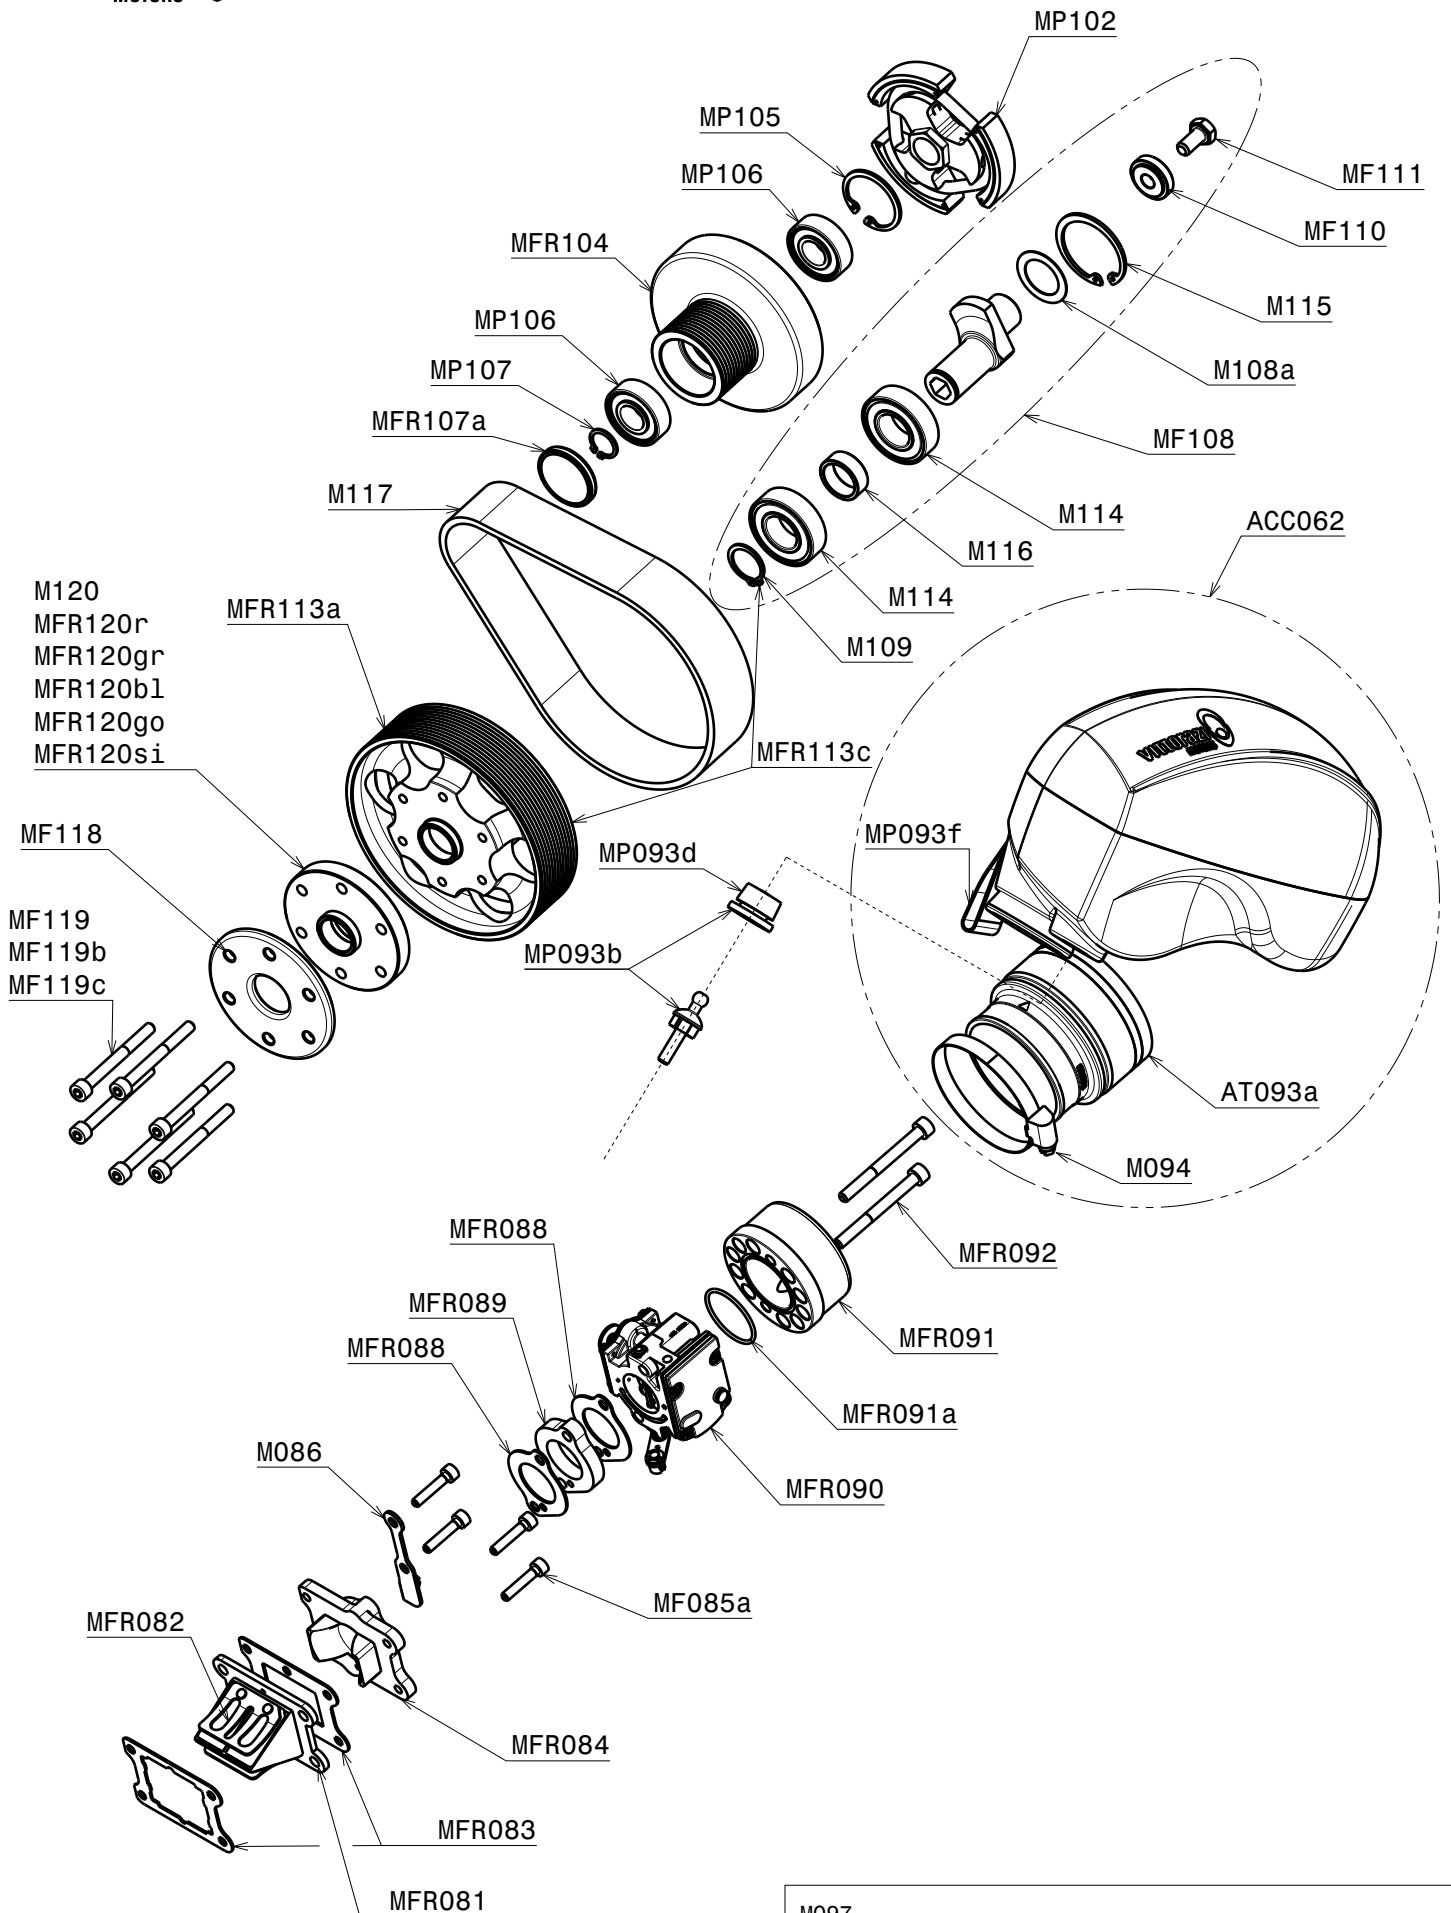

MFR025
COMPLETE SERIES OF GASKETS
AND ORING

MFR200d
EXHAUST CHROMED FACTORY-R (WITHOUT CARBON PLATE AND SILENCER)

MFR200f
COMPLETE EXHAUST CHROMED FACTORY-R ASSEMBLED WITH SILENCER, PLATE, ANTIVIBRATION MOUNTS

MF167a
COMPLETE SILENCER 300mm ASSEMBLED