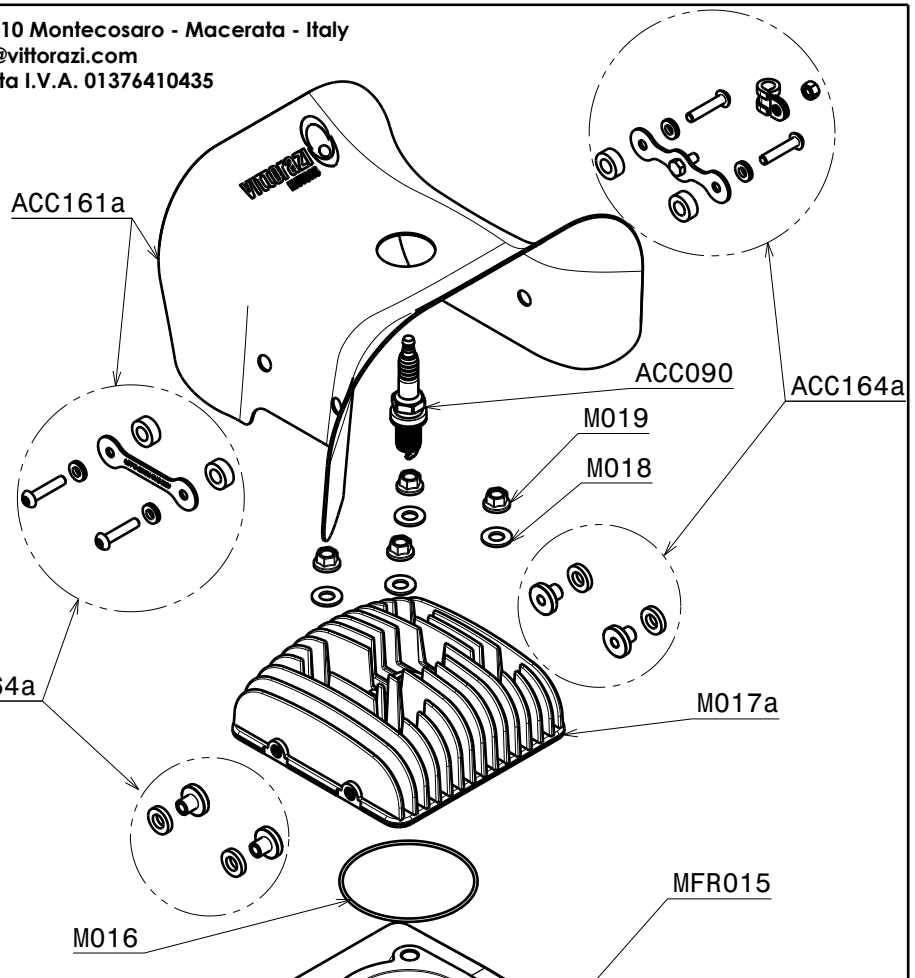

MFR025
COMPLETE SERIES OF GASKETS
AND ORING

MFR200d
EXHAUST CHROMED FACTORY-R (WITHOUT CARBON PLATE AND SILENCER)

MFR200f
COMPLETE EXHAUST CHROMED FACTORY-R ASSEMBLED WITH SILENCER, PLATE, ANTIVIBRATION MOUNTS

MF167a
COMPLETE SILENCER 300mm ASSEMBLED