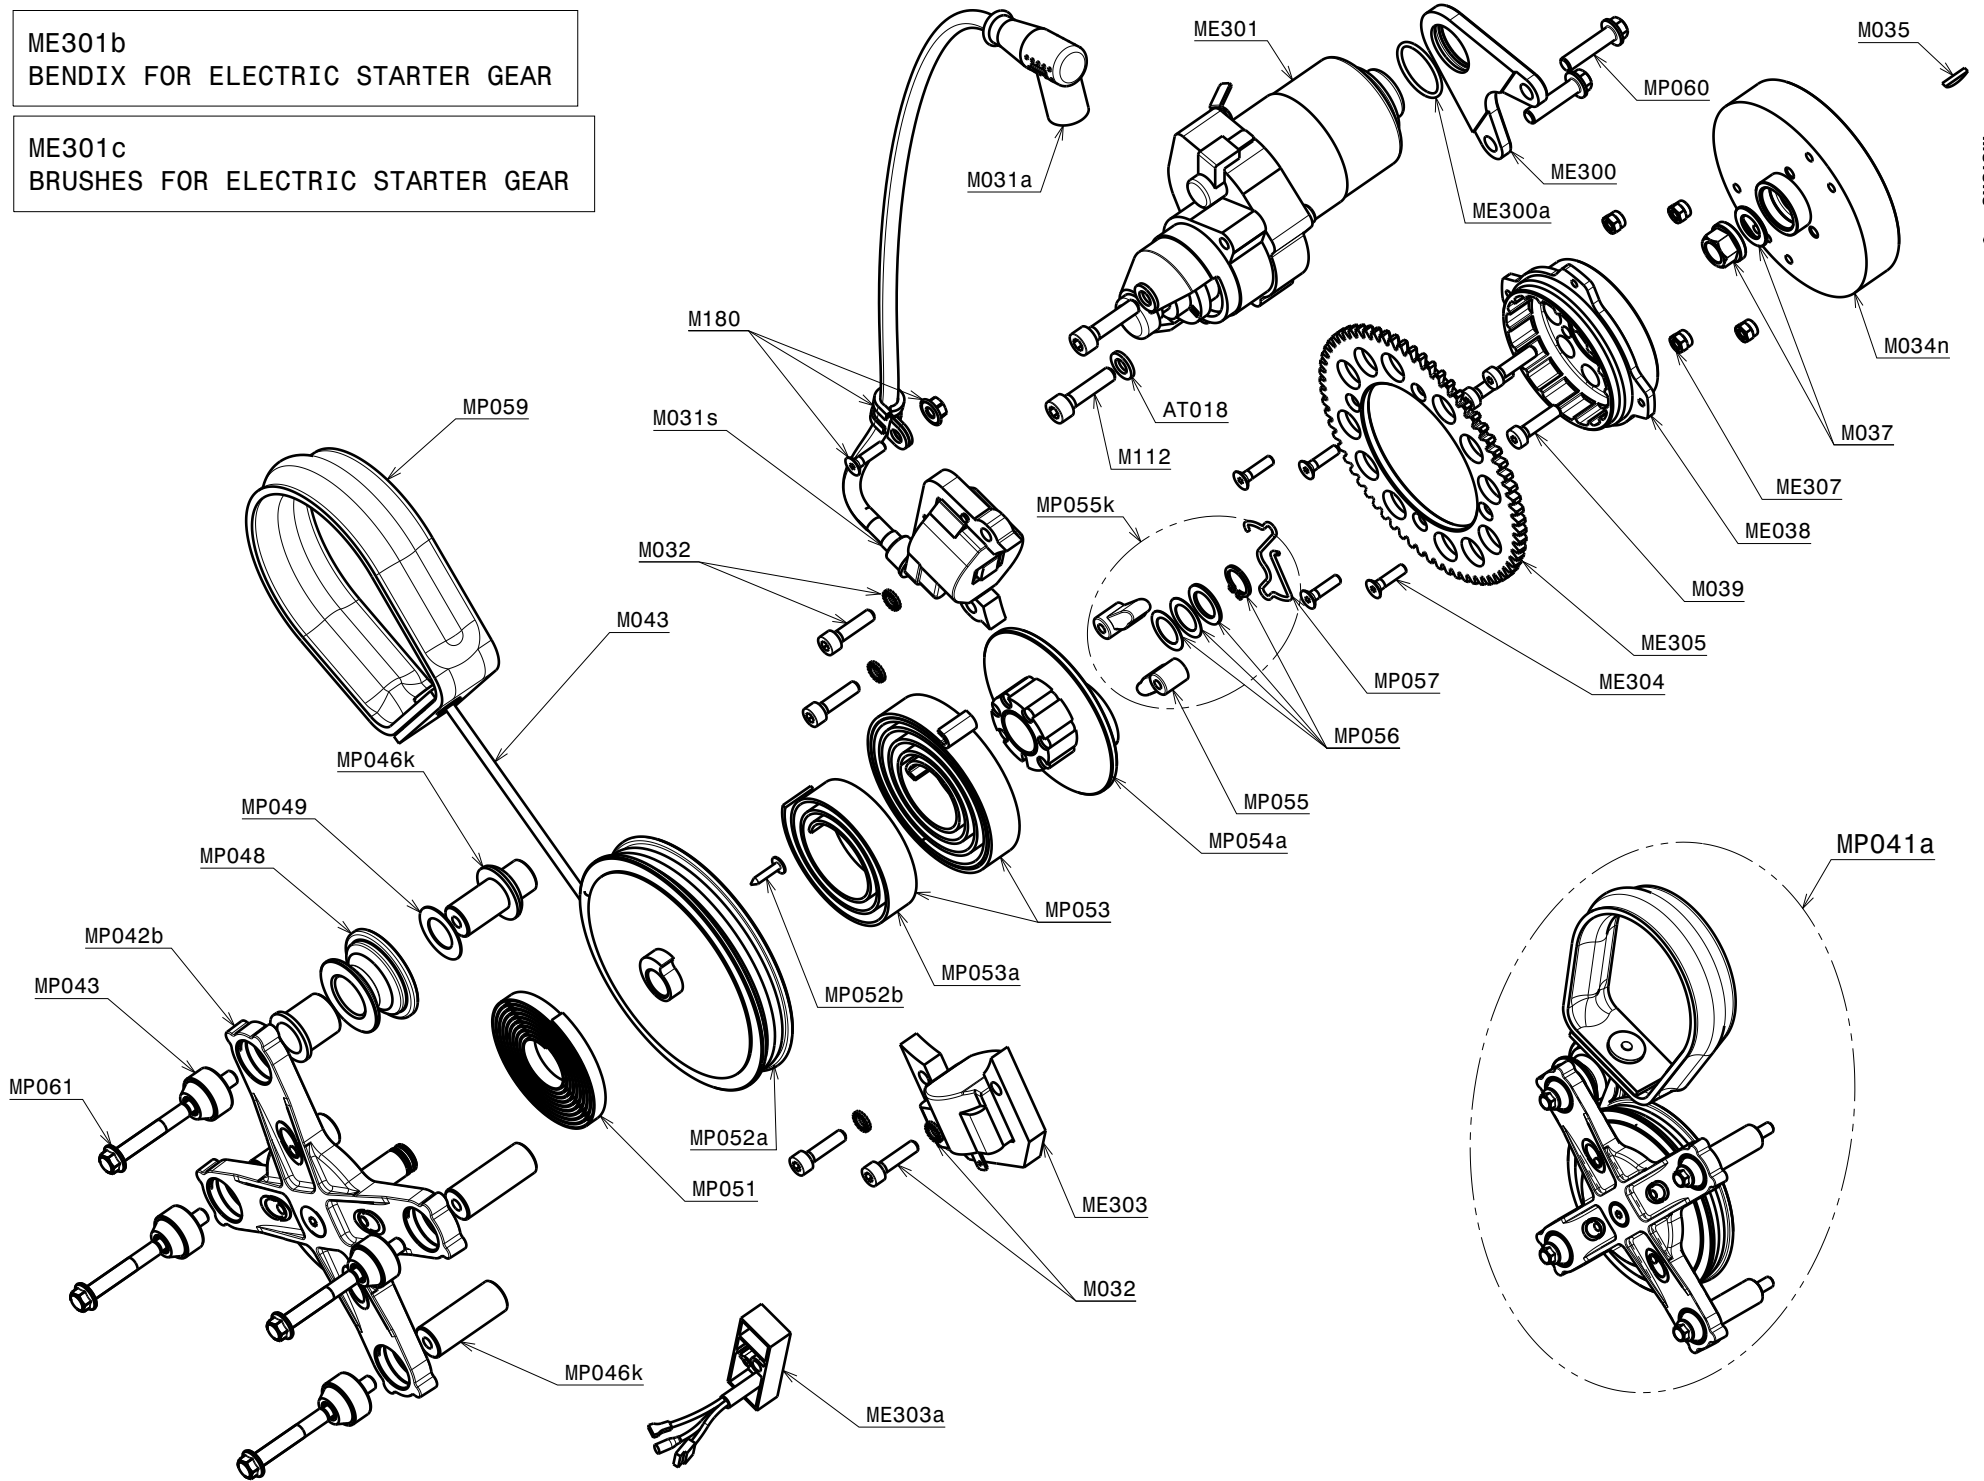

MFR025  
COMPLETE SERIES OF GASKETS  
AND ORING

ME301b  
BENDIX FOR ELECTRIC STARTER GEAR

ME301c  
BRUSHES FOR ELECTRIC STARTER GEAR

M097  
SERIES MEMBRANES AND GASKETS CARBURETOR WALBRO WB

MI200e  
EXHAUST BLACK WITH PLATE (WITHOUT SILENCER)

MI200f  
COMPLETE EXHAUST BLACK ASSEMBLED WITH SILENCER, PLATE, ANTIVIBRATION MOUNTS

MP167a  
COMPLETE SILENCER 350mm ASSEMBLED