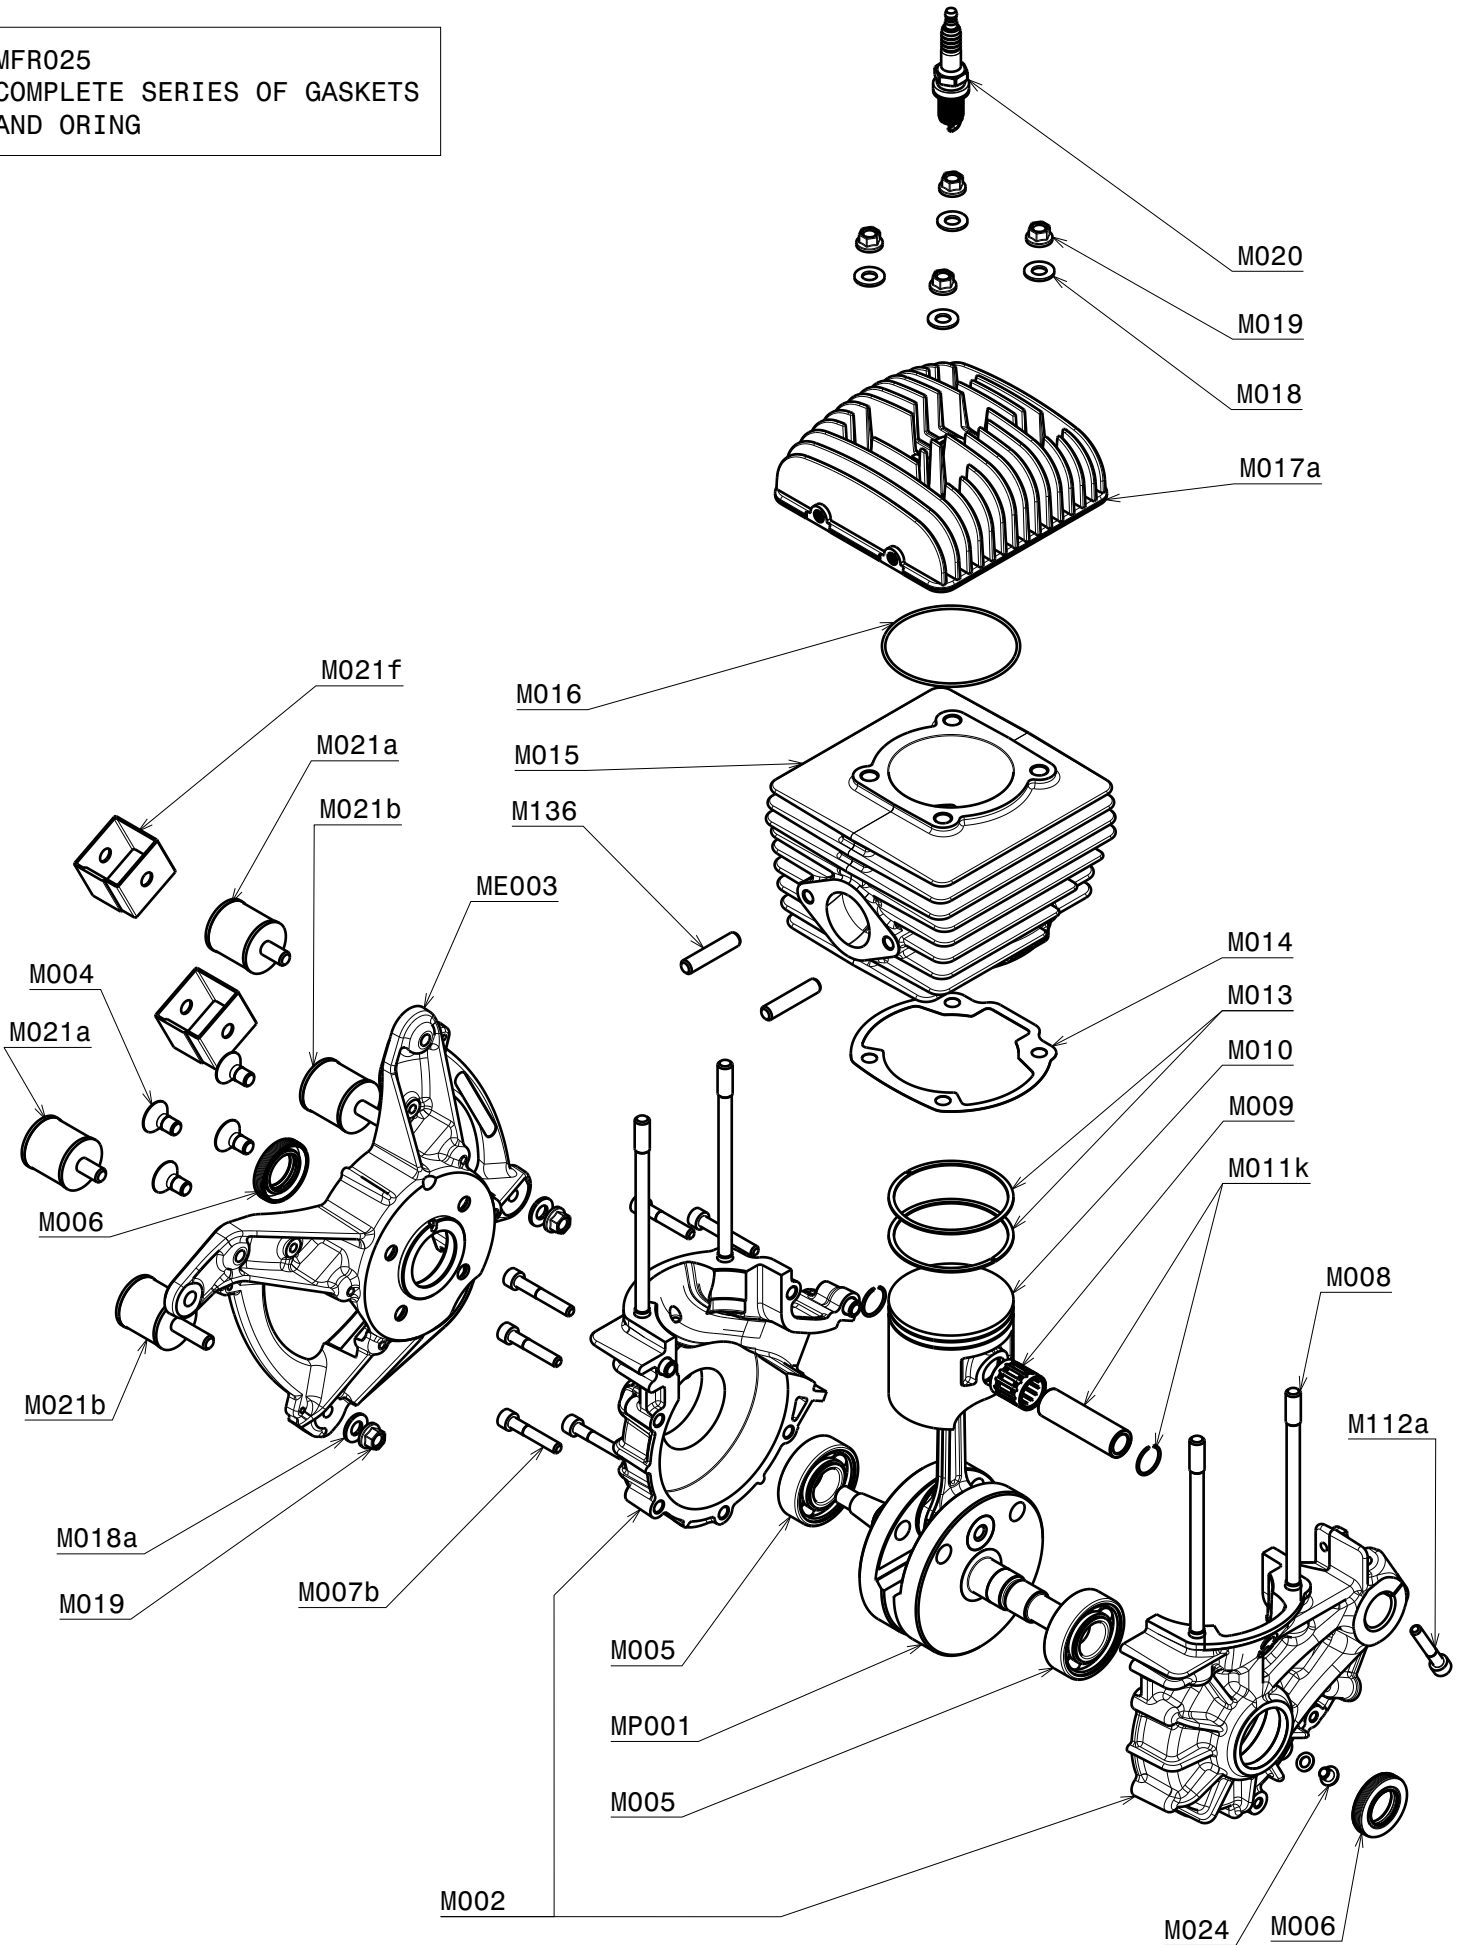

MFR025  
COMPLETE SERIES OF GASKETS  
AND ORING

ME301b  
BENDIX FOR ELECTRIC STARTER GEAR

ME301c  
BRUSHES FOR ELECTRIC STARTER GEAR

M097  
SERIES MEMBRANES AND GASKETS CARBURETOR WALBRO WB

MI200e  
EXHAUST BLACK WITH PLATE (WITHOUT SILENCER)

MI200f  
COMPLETE EXHAUST BLACK ASSEMBLED WITH SILENCER, PLATE, ANTIVIBRATION MOUNTS

MP167a  
COMPLETE SILENCER 350mm ASSEMBLED