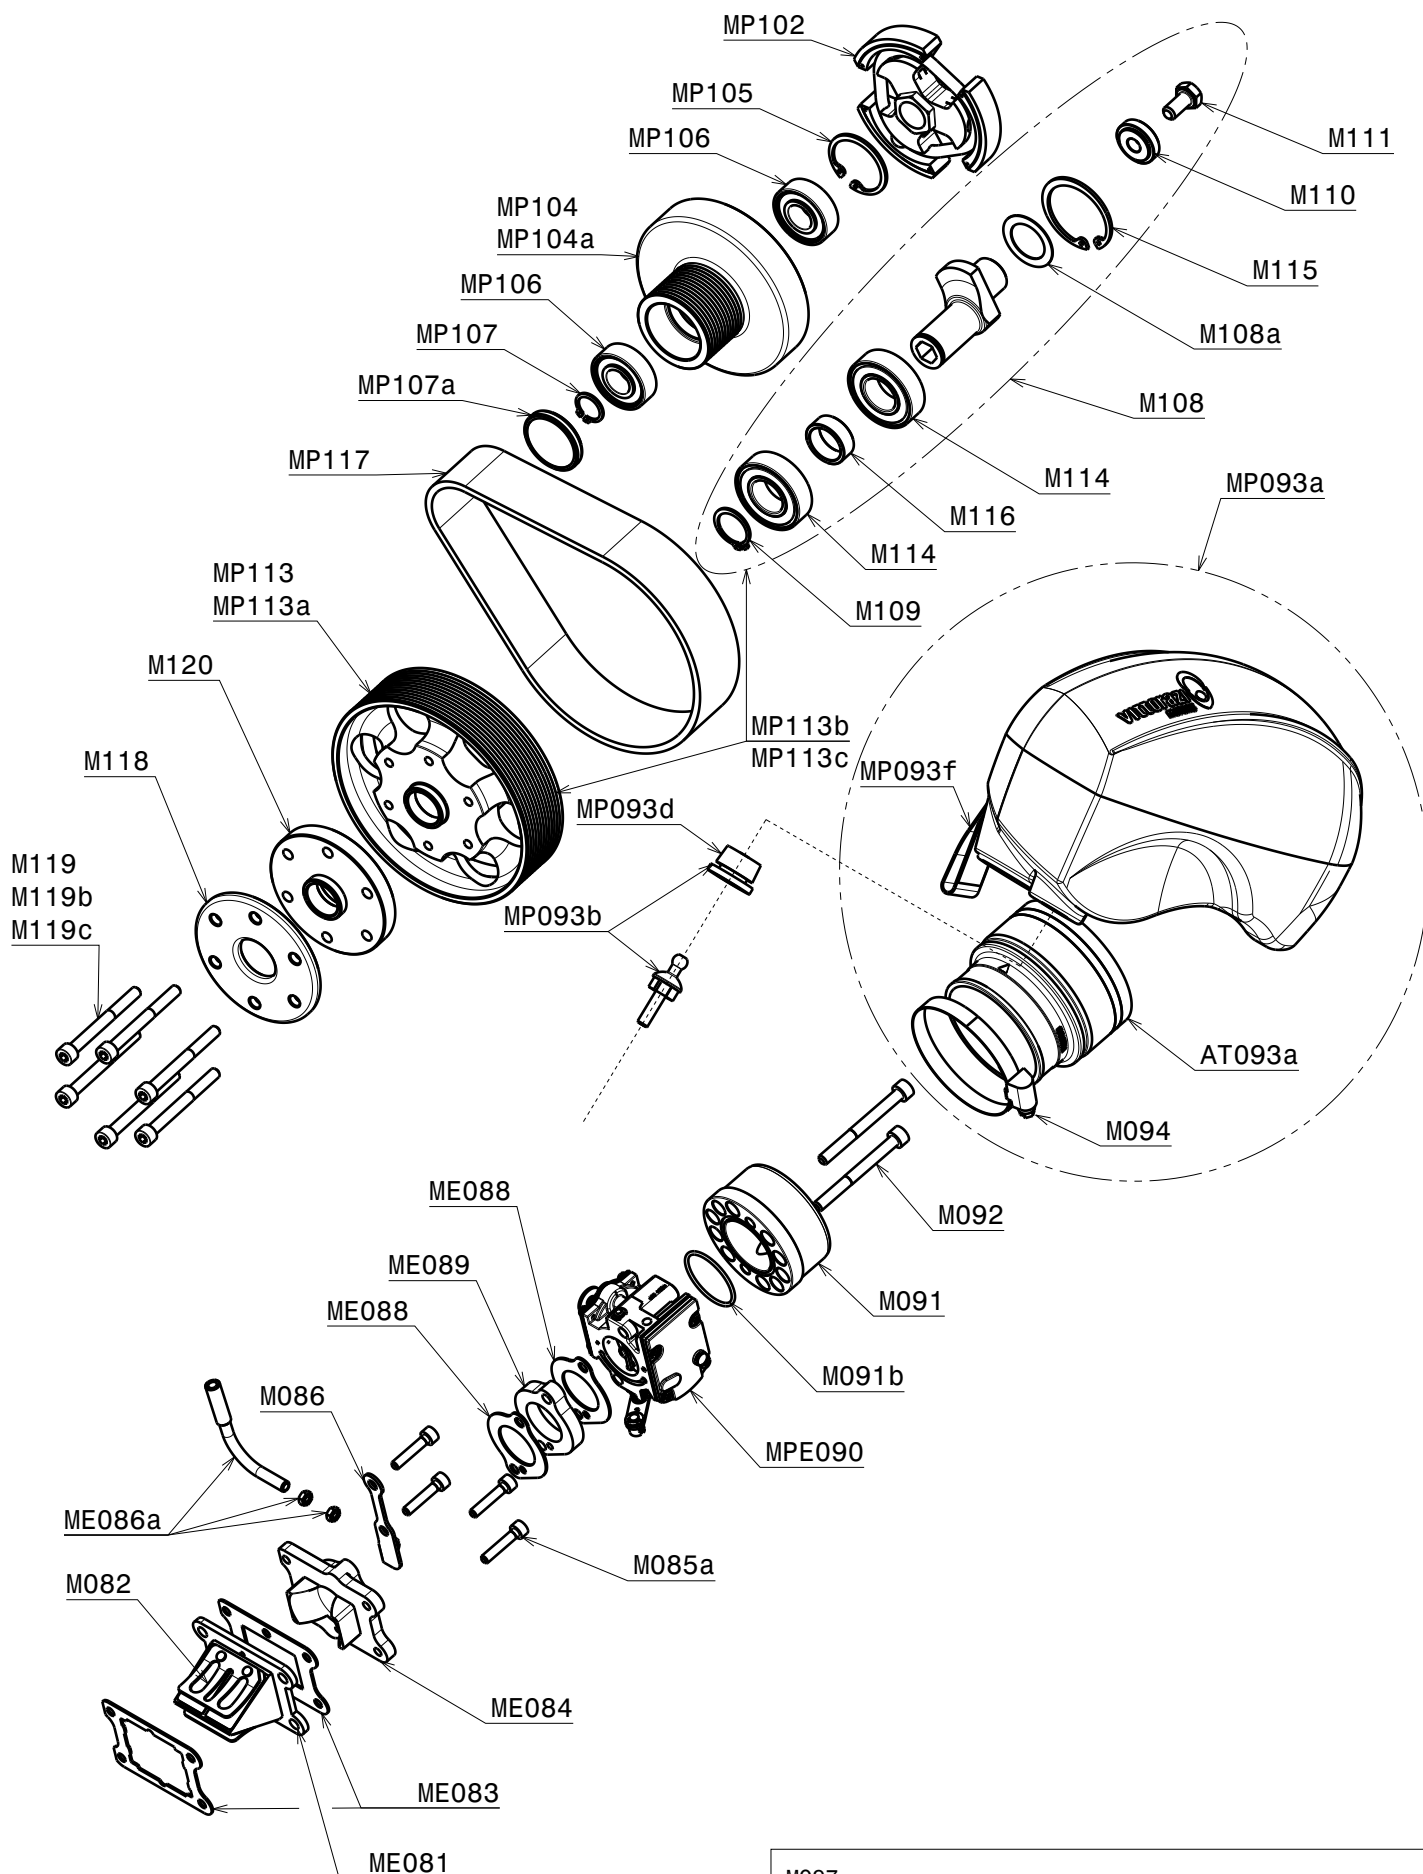

MFR025  
COMPLETE SERIES OF GASKETS  
AND ORING

ME301b  
BENDIX FOR ELECTRIC STARTER GEAR

ME301c  
BRUSHES FOR ELECTRIC STARTER GEAR

M097  
SERIES MEMBRANES AND GASKETS CARBURETOR WALBRO WB

MI200e  
EXHAUST BLACK WITH PLATE (WITHOUT SILENCER)

MI200f  
COMPLETE EXHAUST BLACK ASSEMBLED WITH SILENCER, PLATE, ANTIVIBRATION MOUNTS

MP167a  
COMPLETE SILENCER 350mm ASSEMBLED