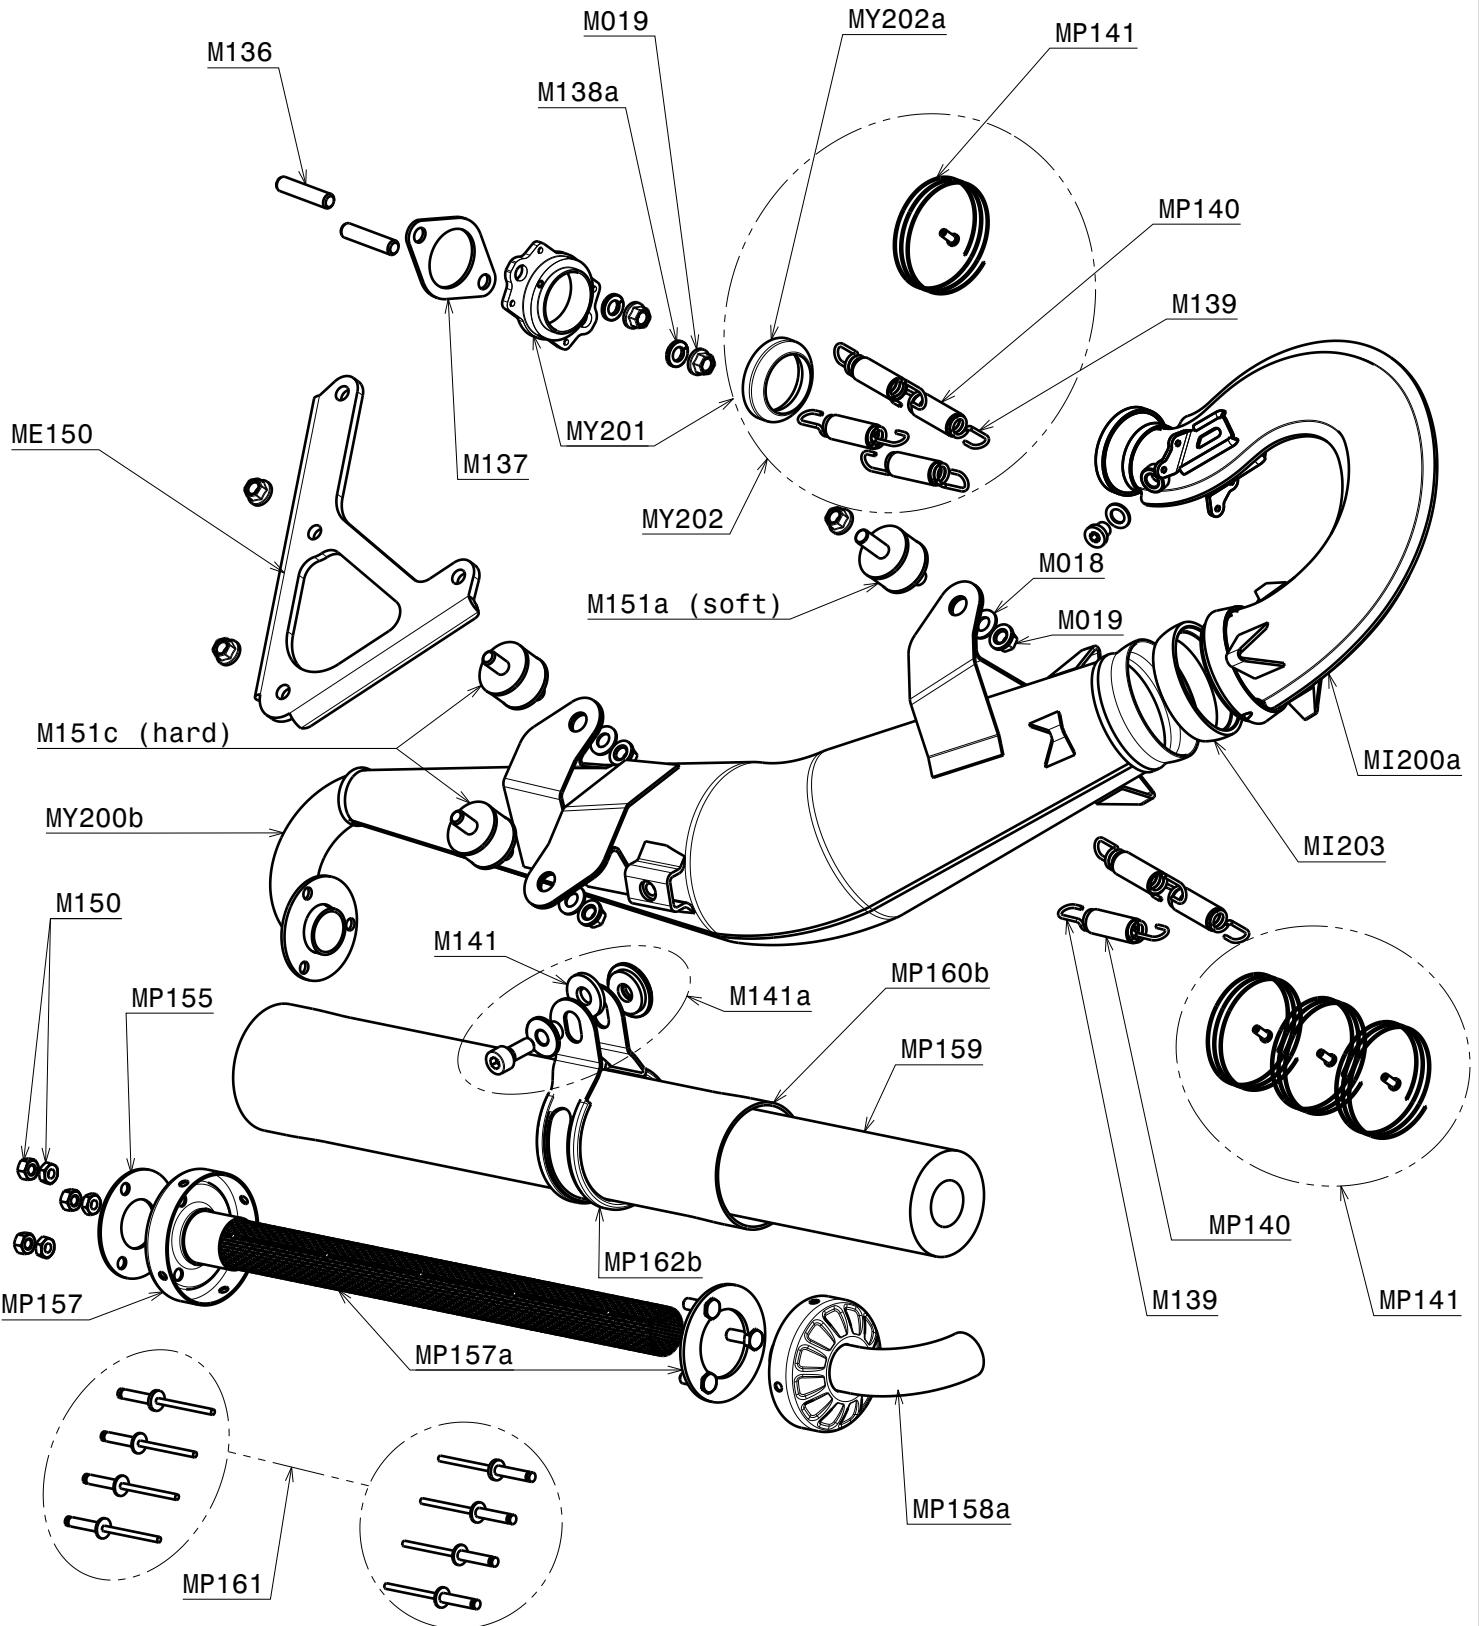

MFR025  
COMPLETE SERIES OF GASKETS  
AND ORING

ME301b  
BENDIX FOR ELECTRIC STARTER GEAR

ME301c  
BRUSHES FOR ELECTRIC STARTER GEAR

M097  
SERIES MEMBRANES AND GASKETS CARBURETOR WALBRO WB

MI200e  
EXHAUST BLACK WITH PLATE (WITHOUT SILENCER)

MI200f  
COMPLETE EXHAUST BLACK ASSEMBLED WITH SILENCER, PLATE, ANTIVIBRATION MOUNTS

MP167a  
COMPLETE SILENCER 350mm ASSEMBLED