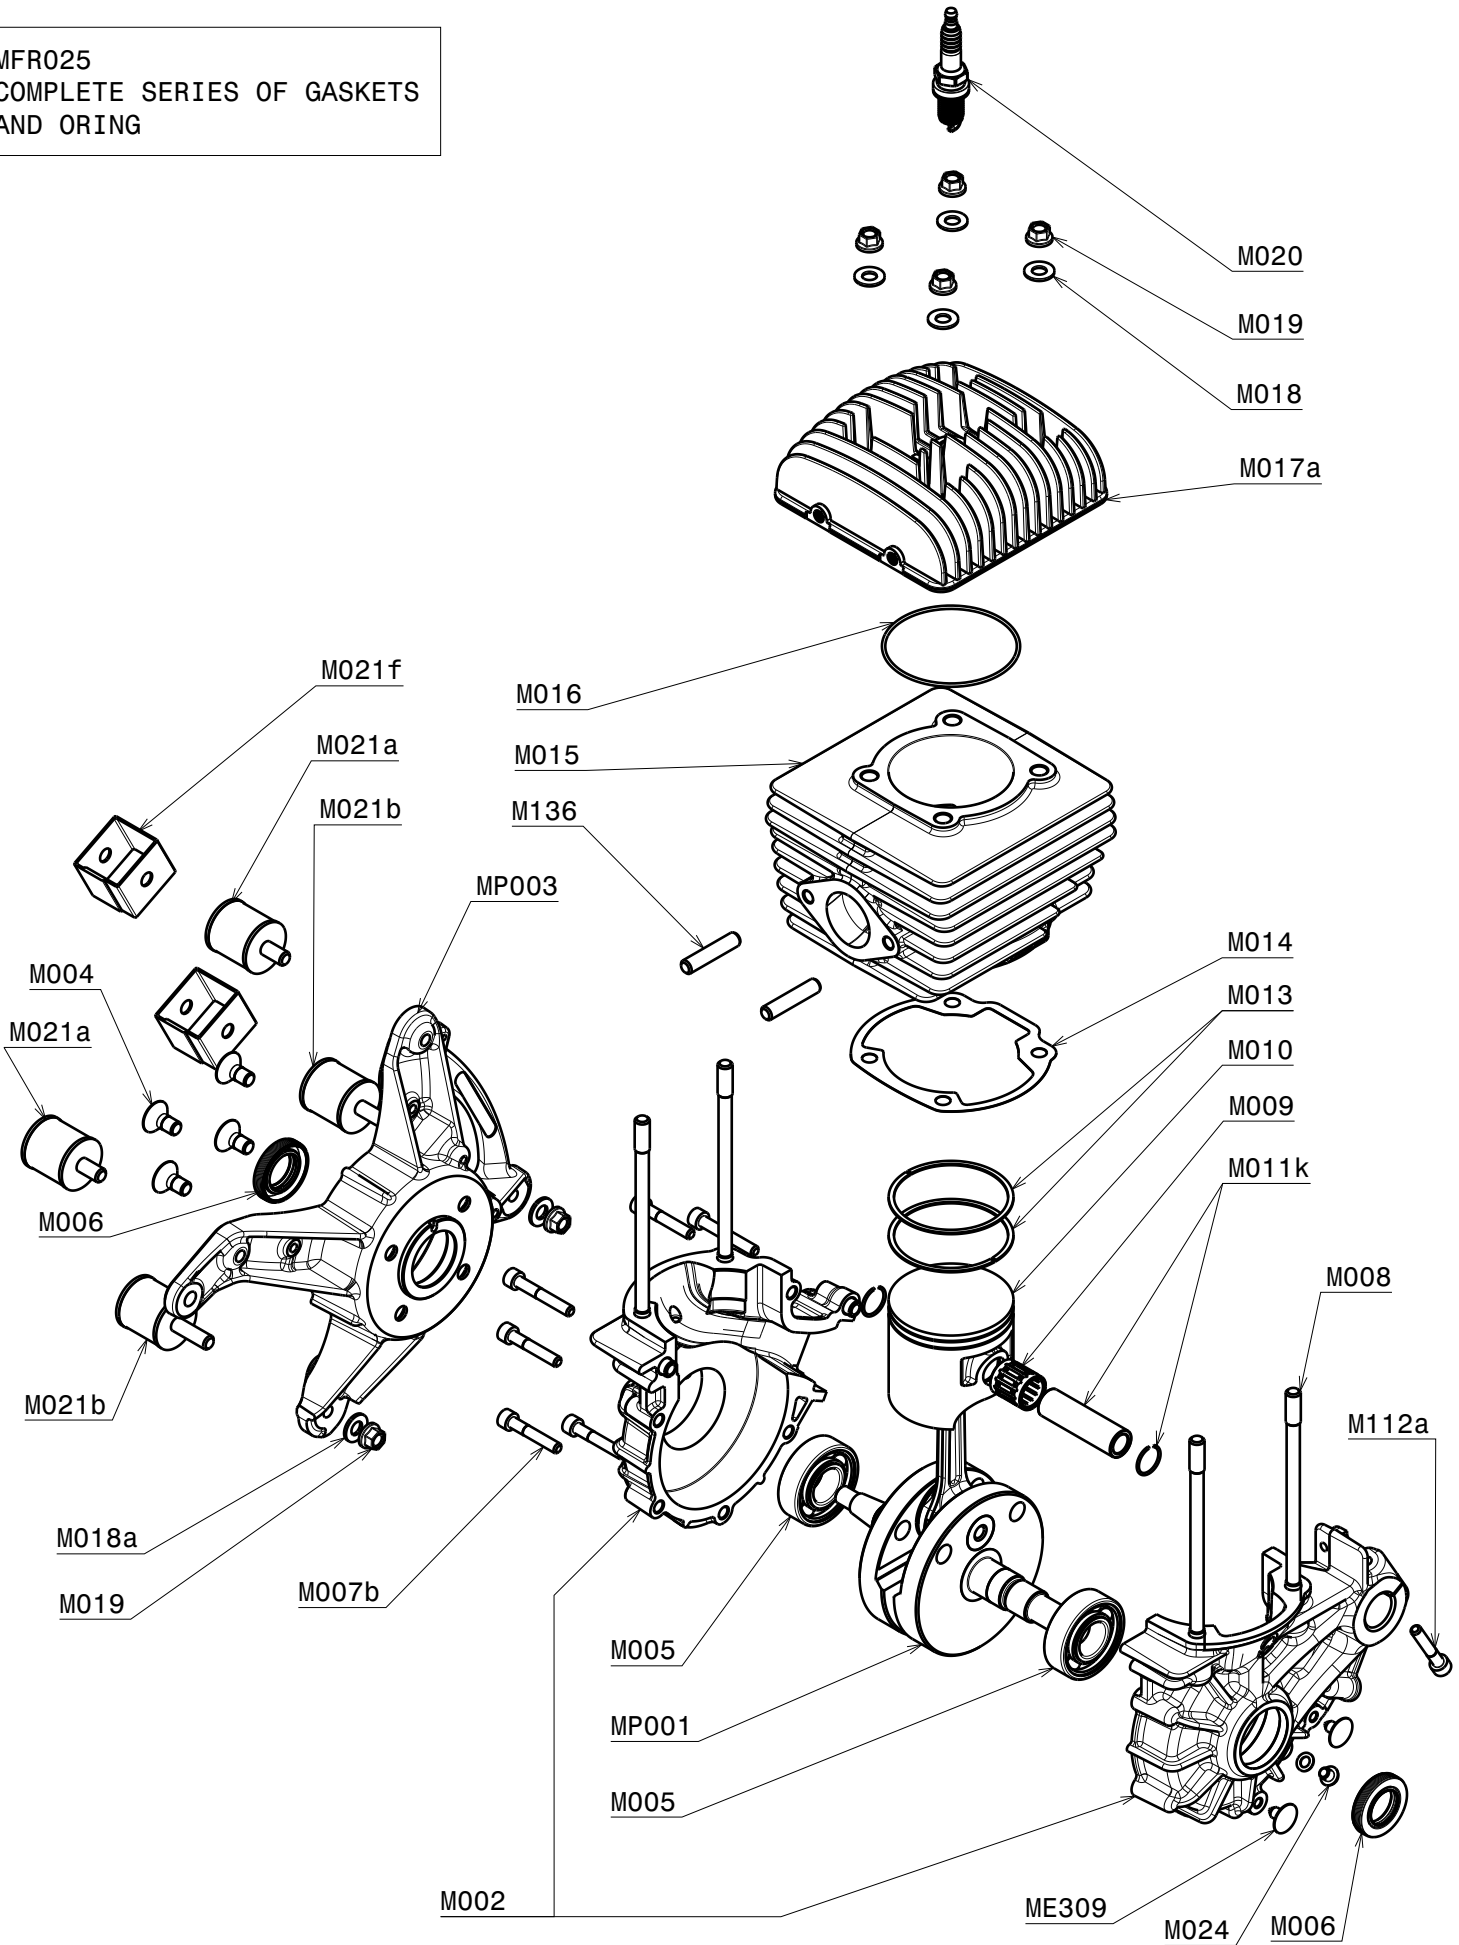

MFR025  
COMPLETE SERIES OF GASKETS  
AND ORING

M097  
SERIES MEMBRANES AND GASKETS CARBURETOR WALBRO WB

MI200e  
EXHAUST BLACK WITH PLATE (WITHOUT SILENCER)

MI200f  
COMPLETE EXHAUST BLACK ASSEMBLED WITH SILENCER, PLATE, ANTIVIBRATION MOUNTS

MP167a  
COMPLETE SILENCER 350mm ASSEMBLED