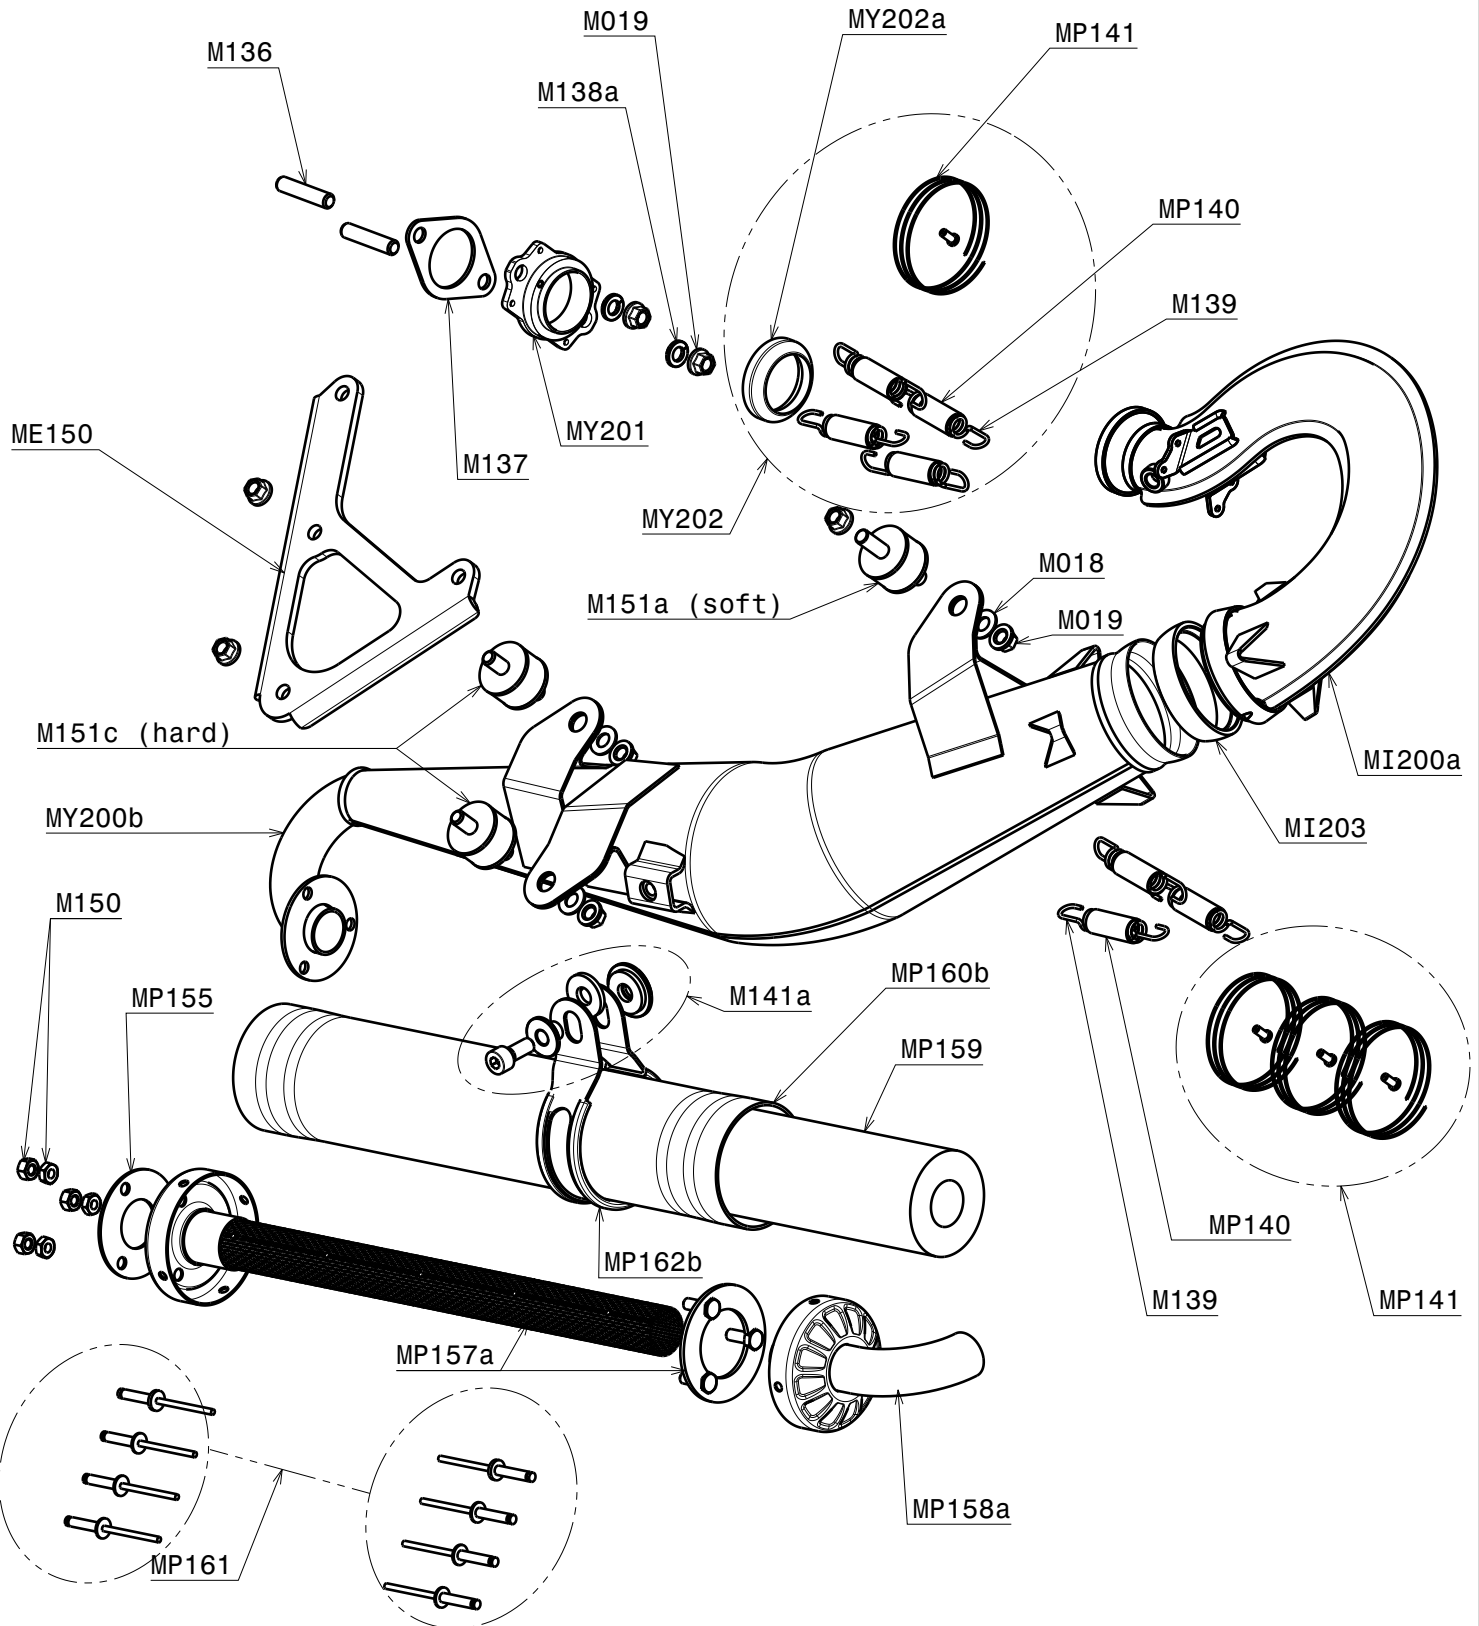

MFR025  
COMPLETE SERIES OF GASKETS  
AND ORING

M097  
SERIES MEMBRANES AND GASKETS CARBURETOR WALBRO WB

MI200e  
EXHAUST BLACK WITH PLATE (WITHOUT SILENCER)

MI200f  
COMPLETE EXHAUST BLACK ASSEMBLED WITH SILENCER, PLATE, ANTIVIBRATION MOUNTS

MP167a  
COMPLETE SILENCER 350mm ASSEMBLED