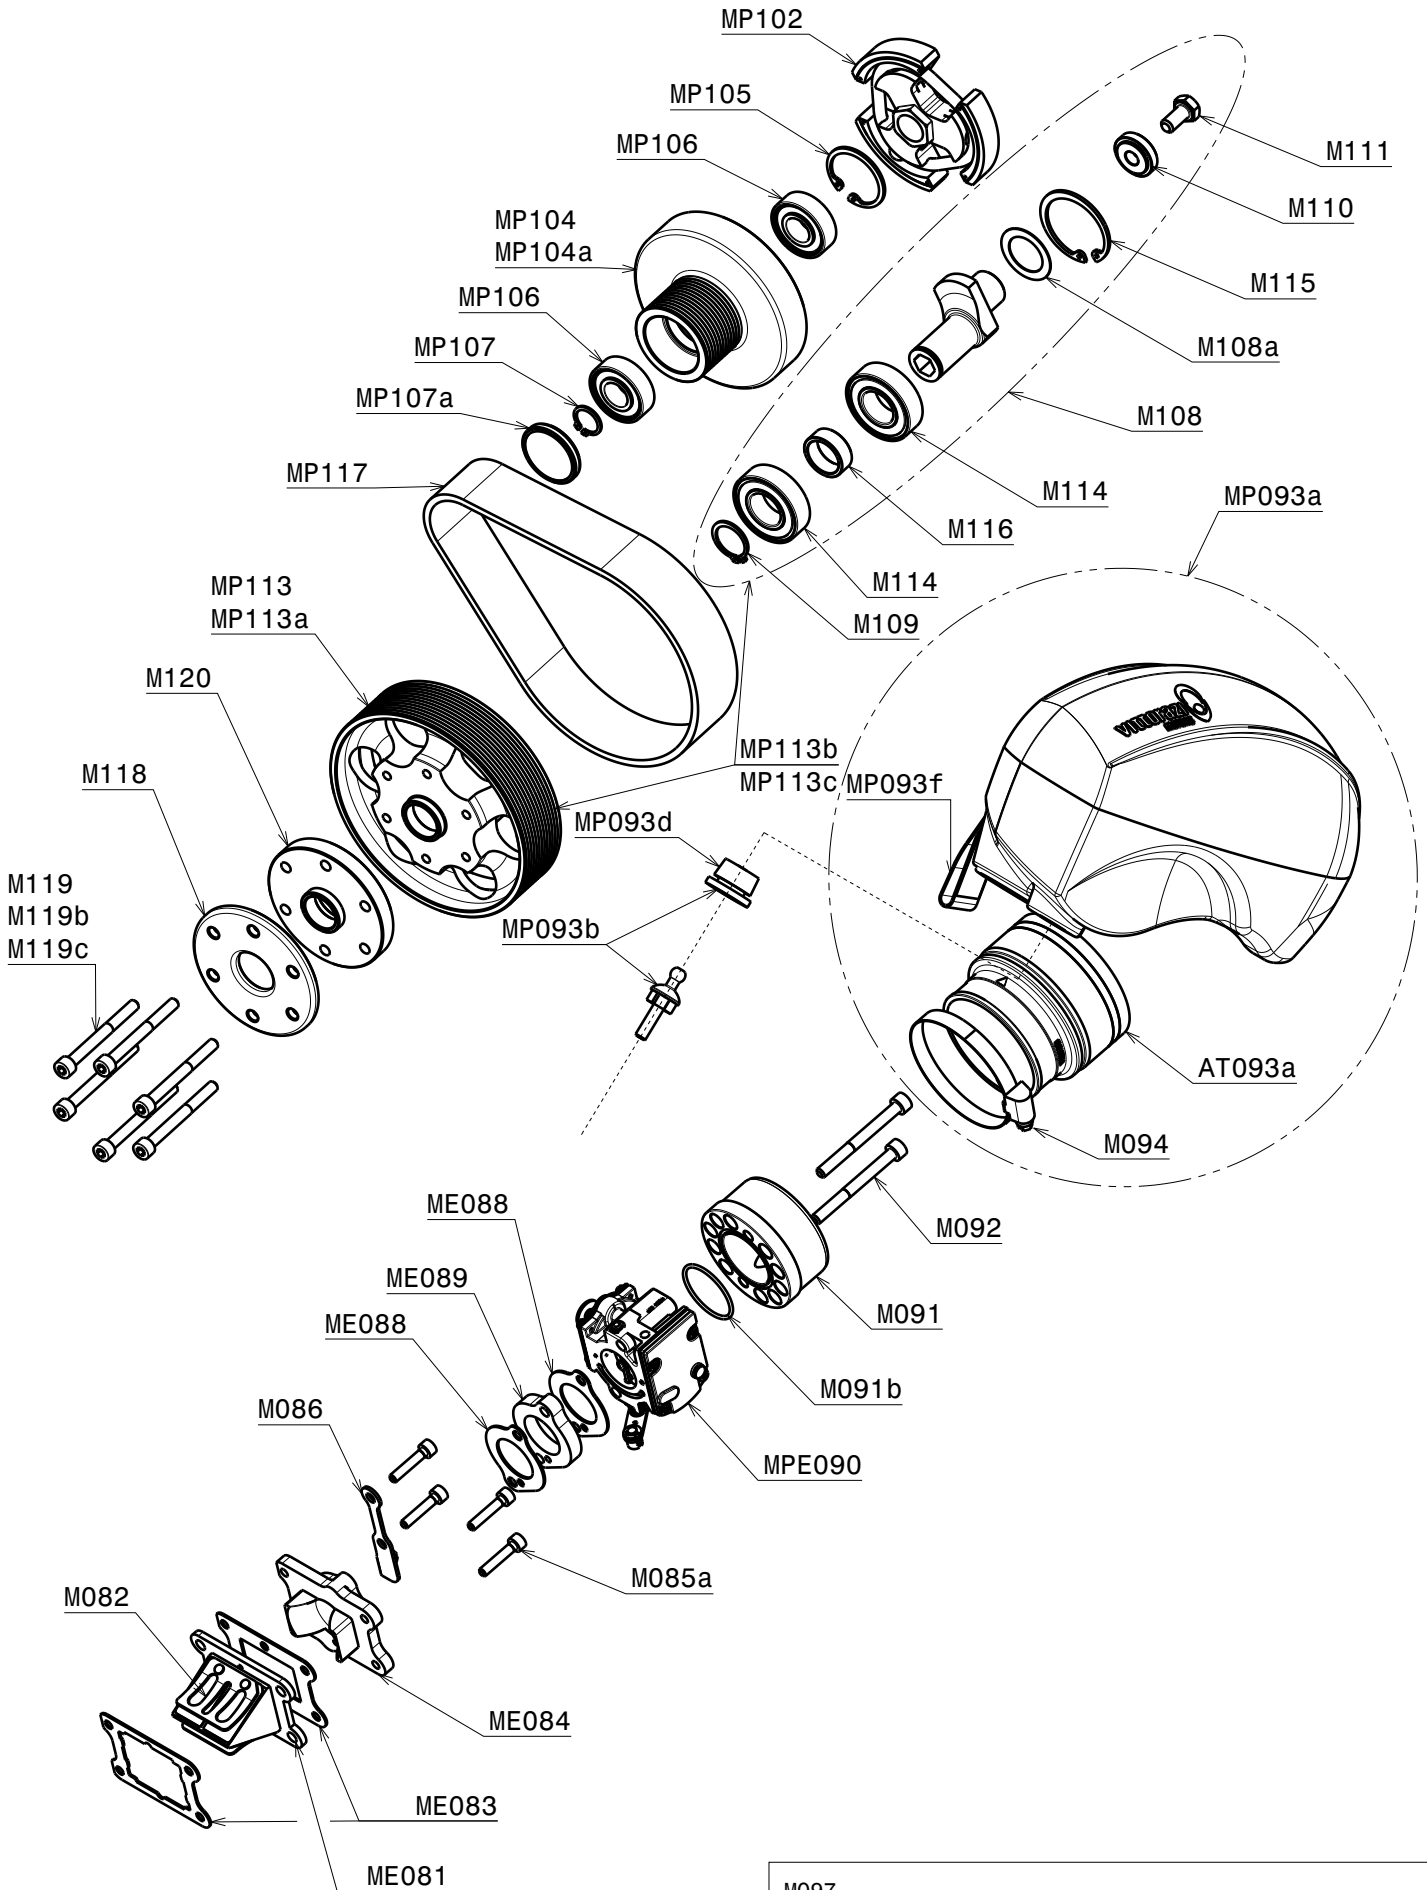

MFR025  
COMPLETE SERIES OF GASKETS  
AND ORING

M097  
SERIES MEMBRANES AND GASKETS CARBURETOR WALBRO WB

MI200e  
EXHAUST BLACK WITH PLATE (WITHOUT SILENCER)

MI200f  
COMPLETE EXHAUST BLACK ASSEMBLED WITH SILENCER, PLATE, ANTIVIBRATION MOUNTS

MP167a  
COMPLETE SILENCER 350mm ASSEMBLED