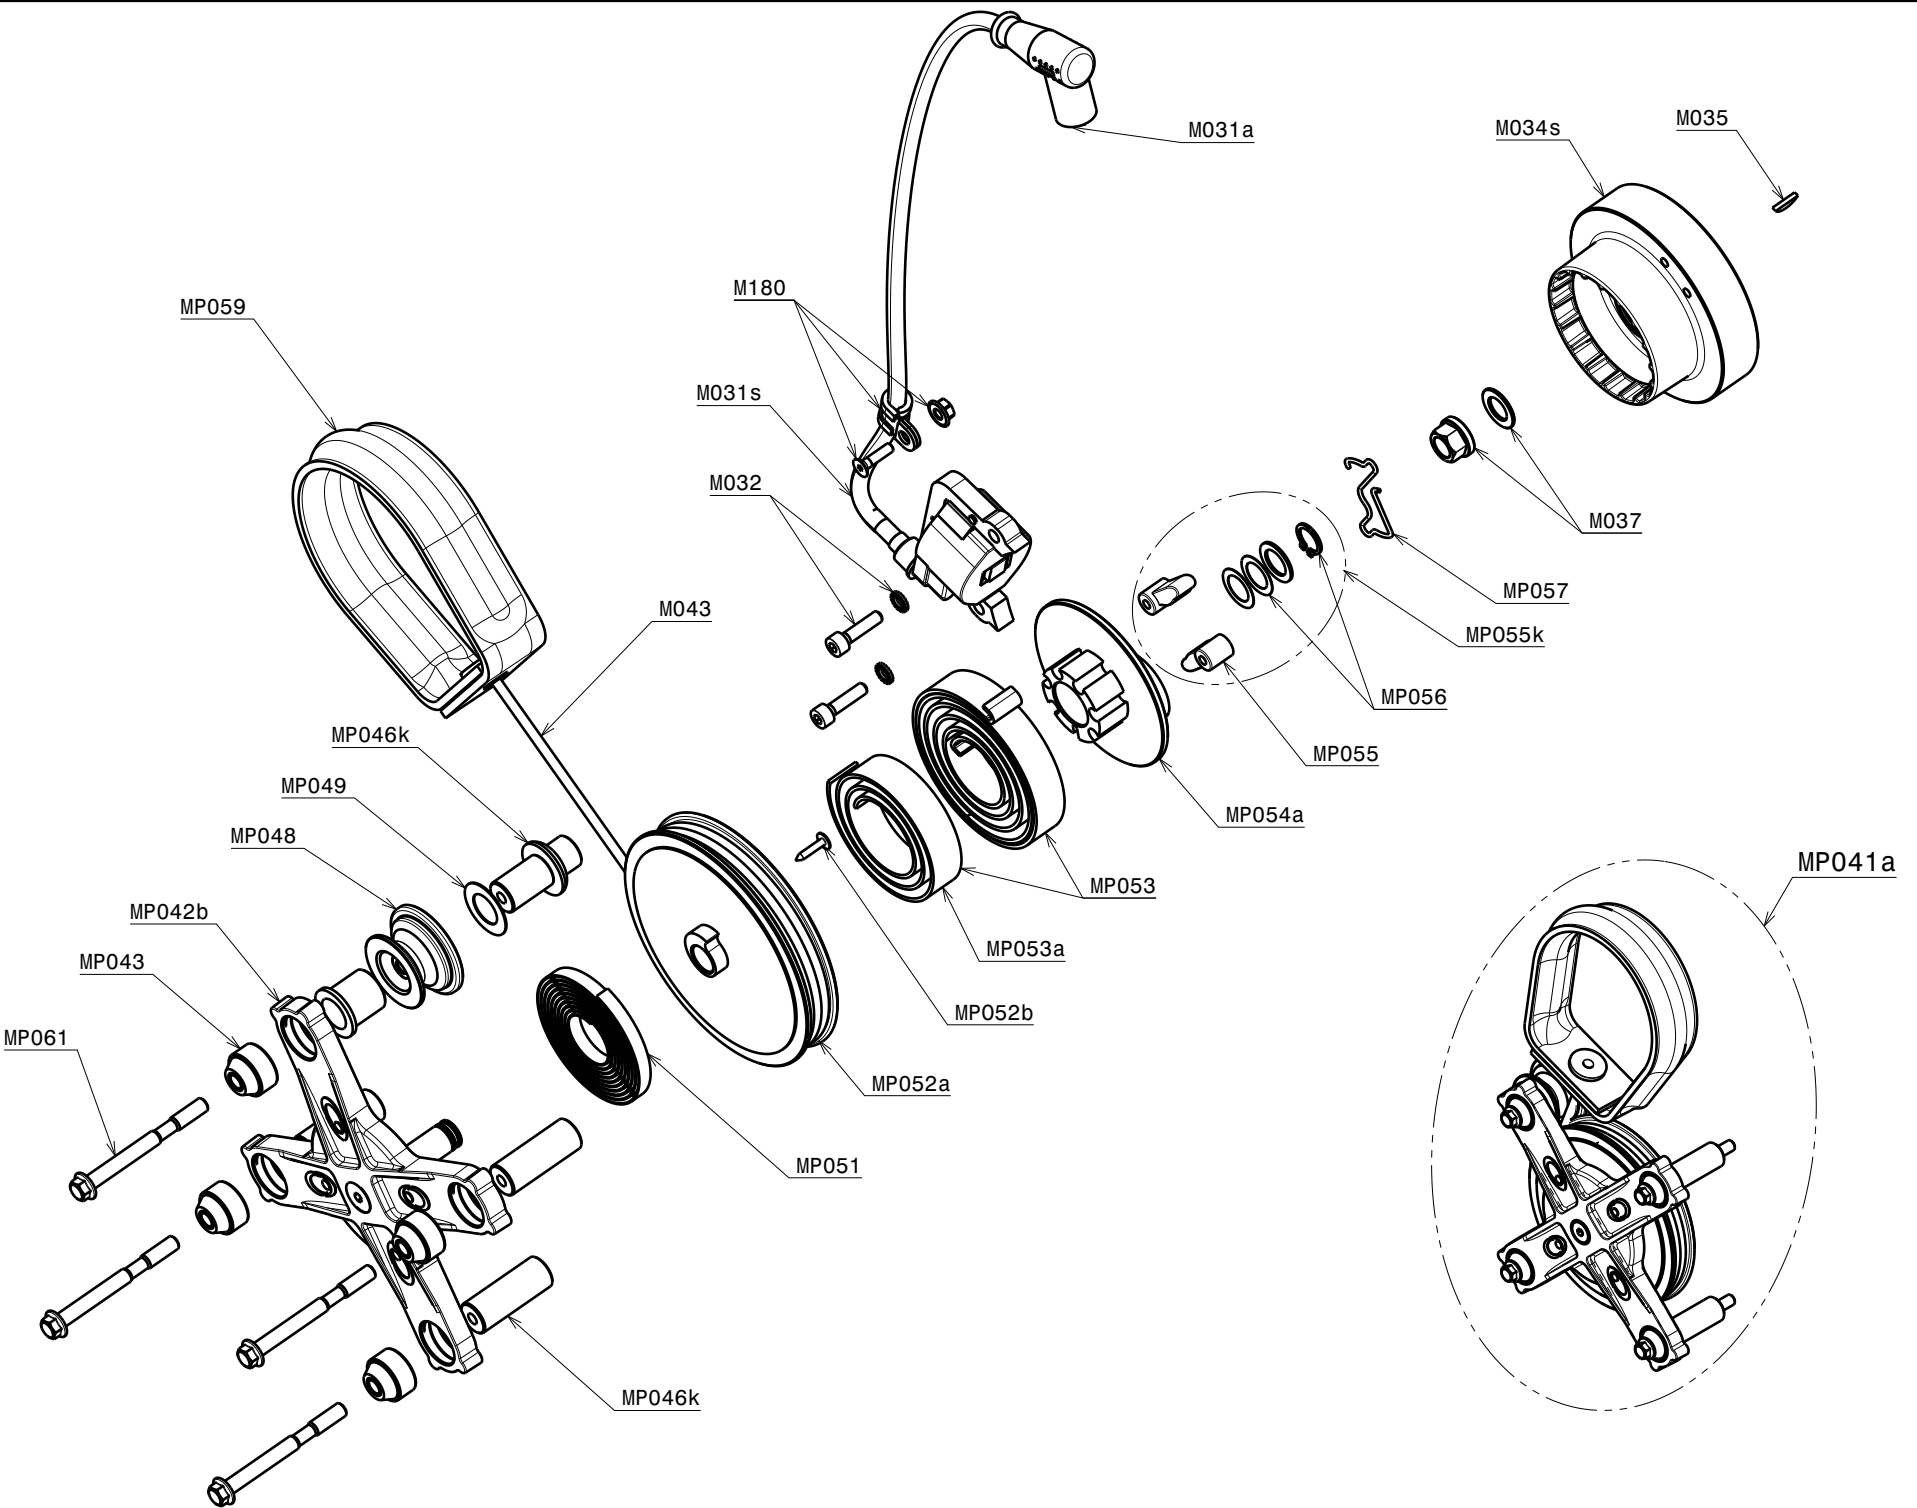

MFR025  
COMPLETE SERIES OF GASKETS  
AND ORING

M097  
SERIES MEMBRANES AND GASKETS CARBURETOR WALBRO WB

MI200e  
EXHAUST BLACK WITH PLATE (WITHOUT SILENCER)

MI200f  
COMPLETE EXHAUST BLACK ASSEMBLED WITH SILENCER, PLATE, ANTIVIBRATION MOUNTS

MP167a  
COMPLETE SILENCER 350mm ASSEMBLED